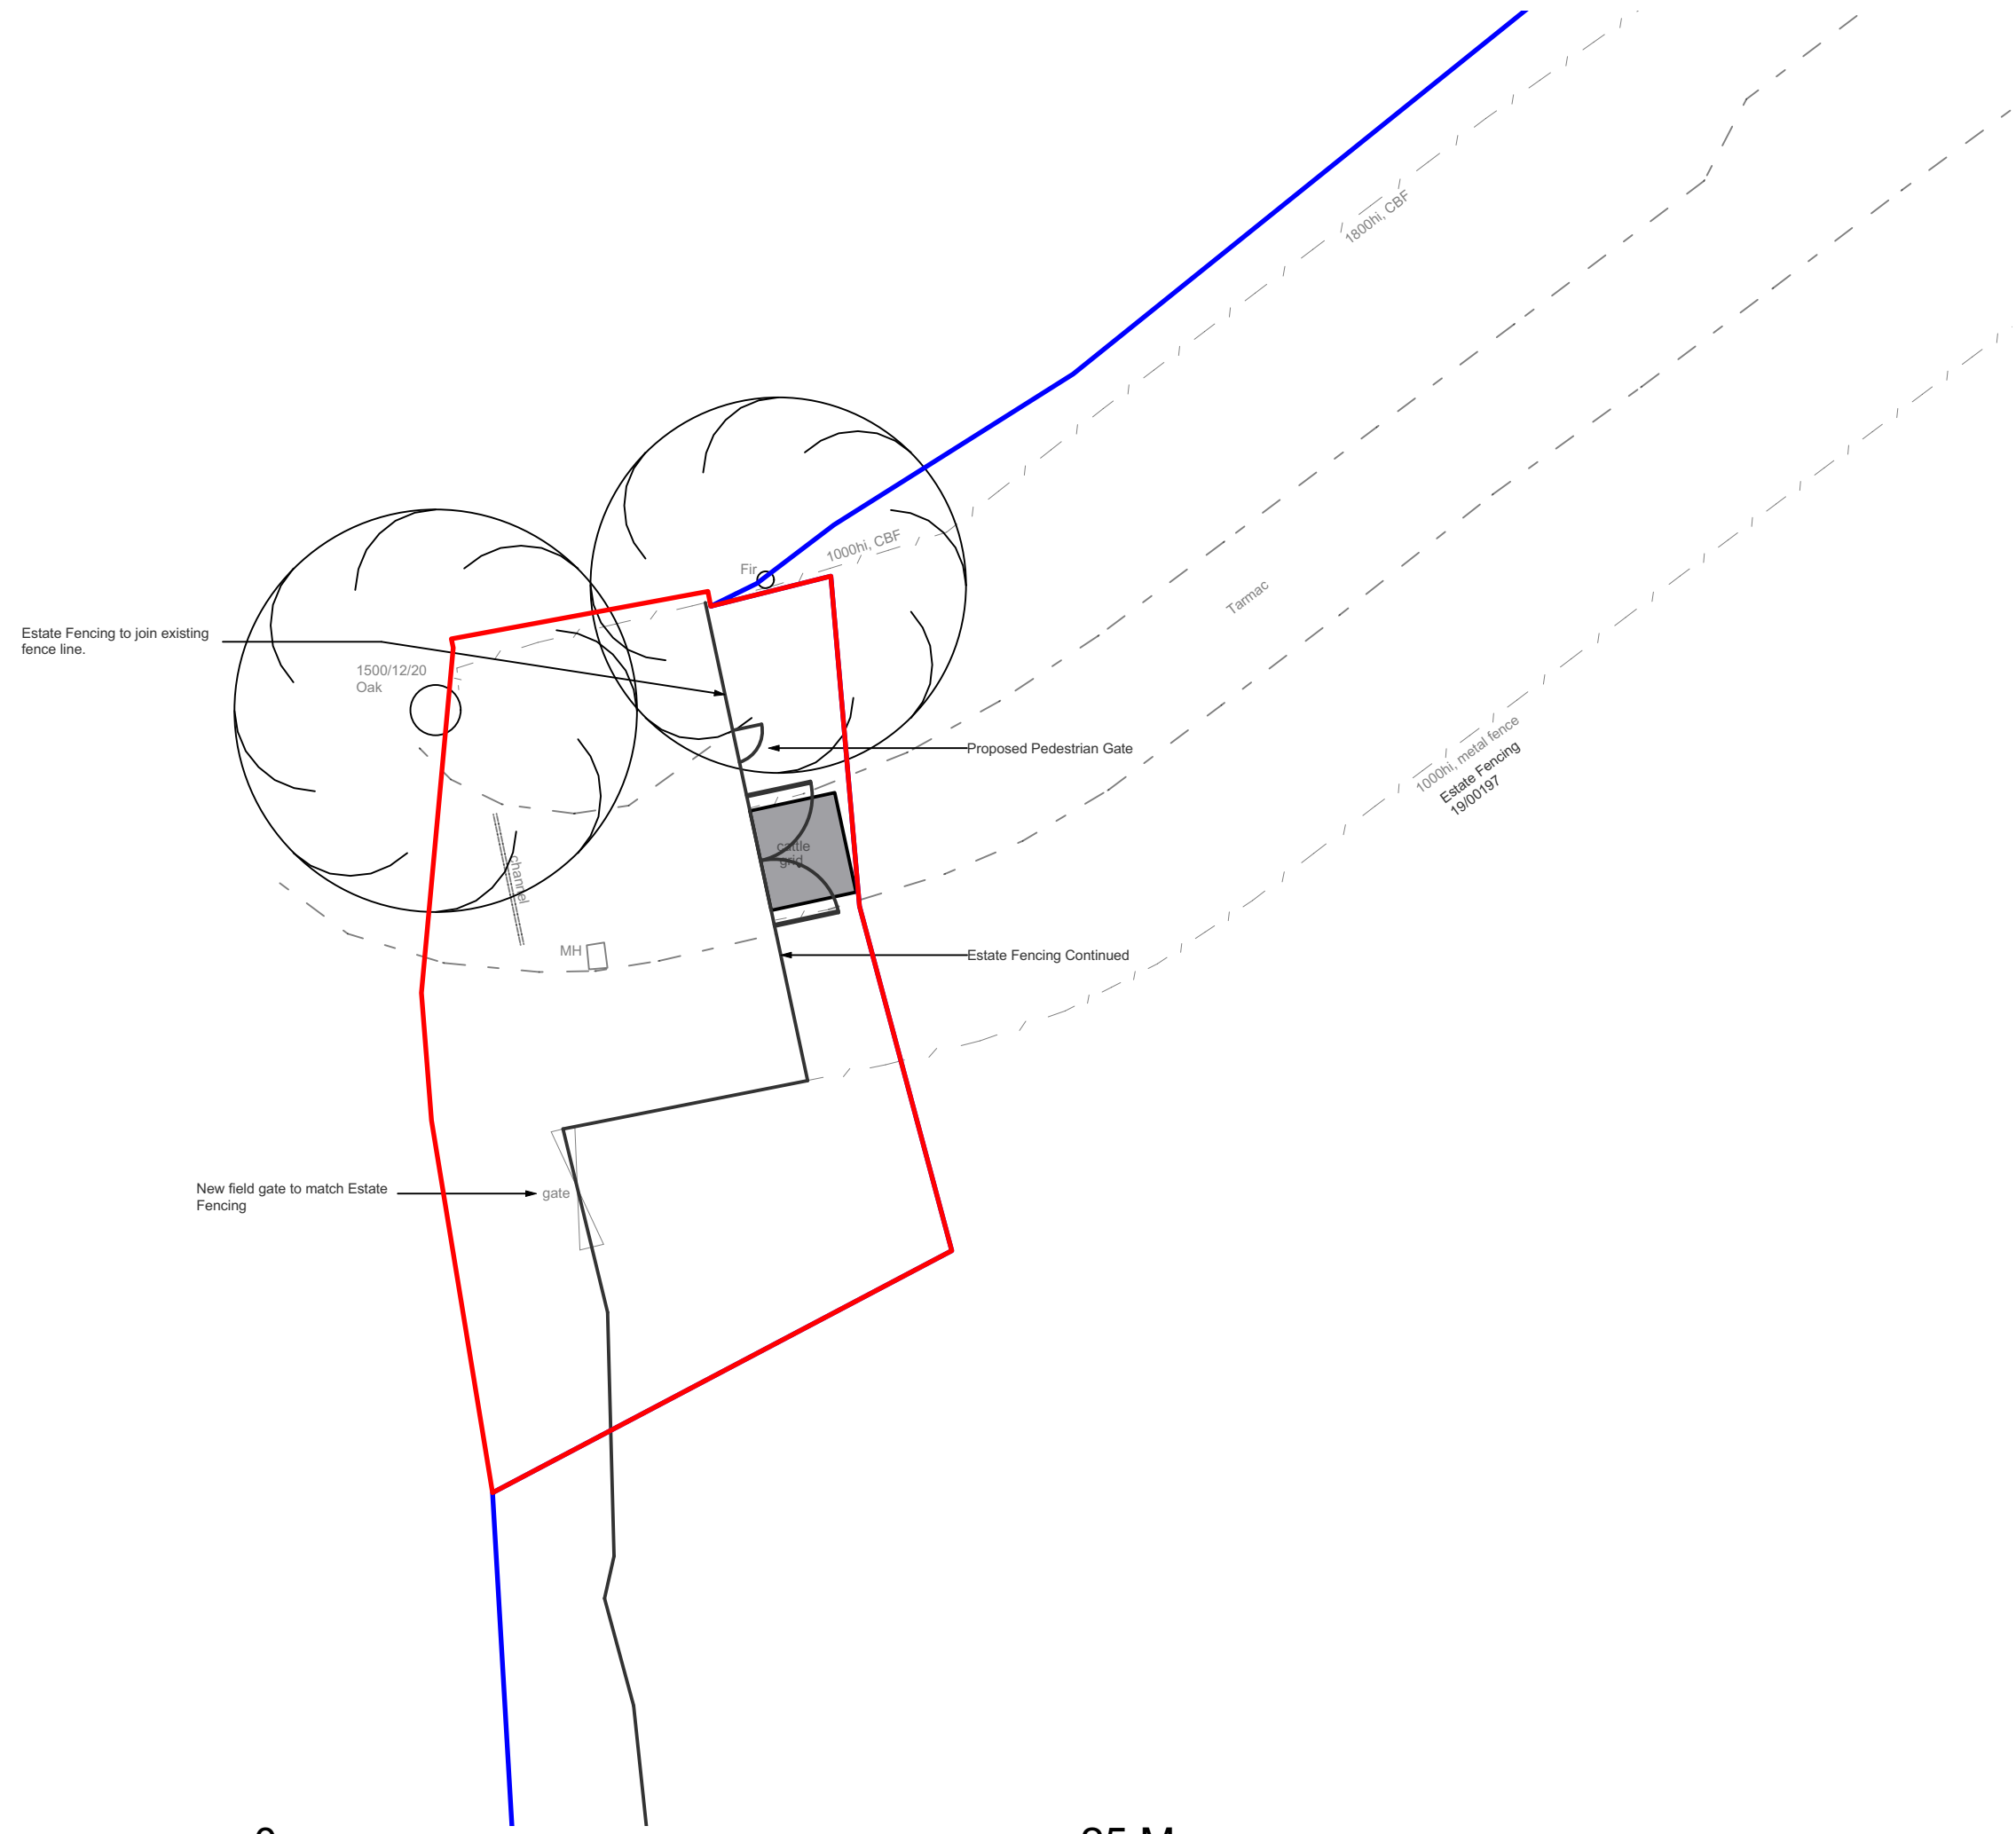

JAN 2022

TMP SAF  
[Drawn] [Checked]

8136 / P02 REV E PROPOSED SITE PLAN SCALE 1:200 @ A3

VERELEY HOUSE, VERELEY, BUREY, BH24 4HH

# PROPOSED SITE PLAN 1.200

**THE Genesis Design STUDIO**  
 CHARTERED ARCHITECTS

MEAD MILL MILL LANE ROMSEY  
 HAMPSHIRE SO51 8EQ

T: (01794) 519333  
 F: (01794) 519666  
 E: mail@thegenesisdesignstudio.com