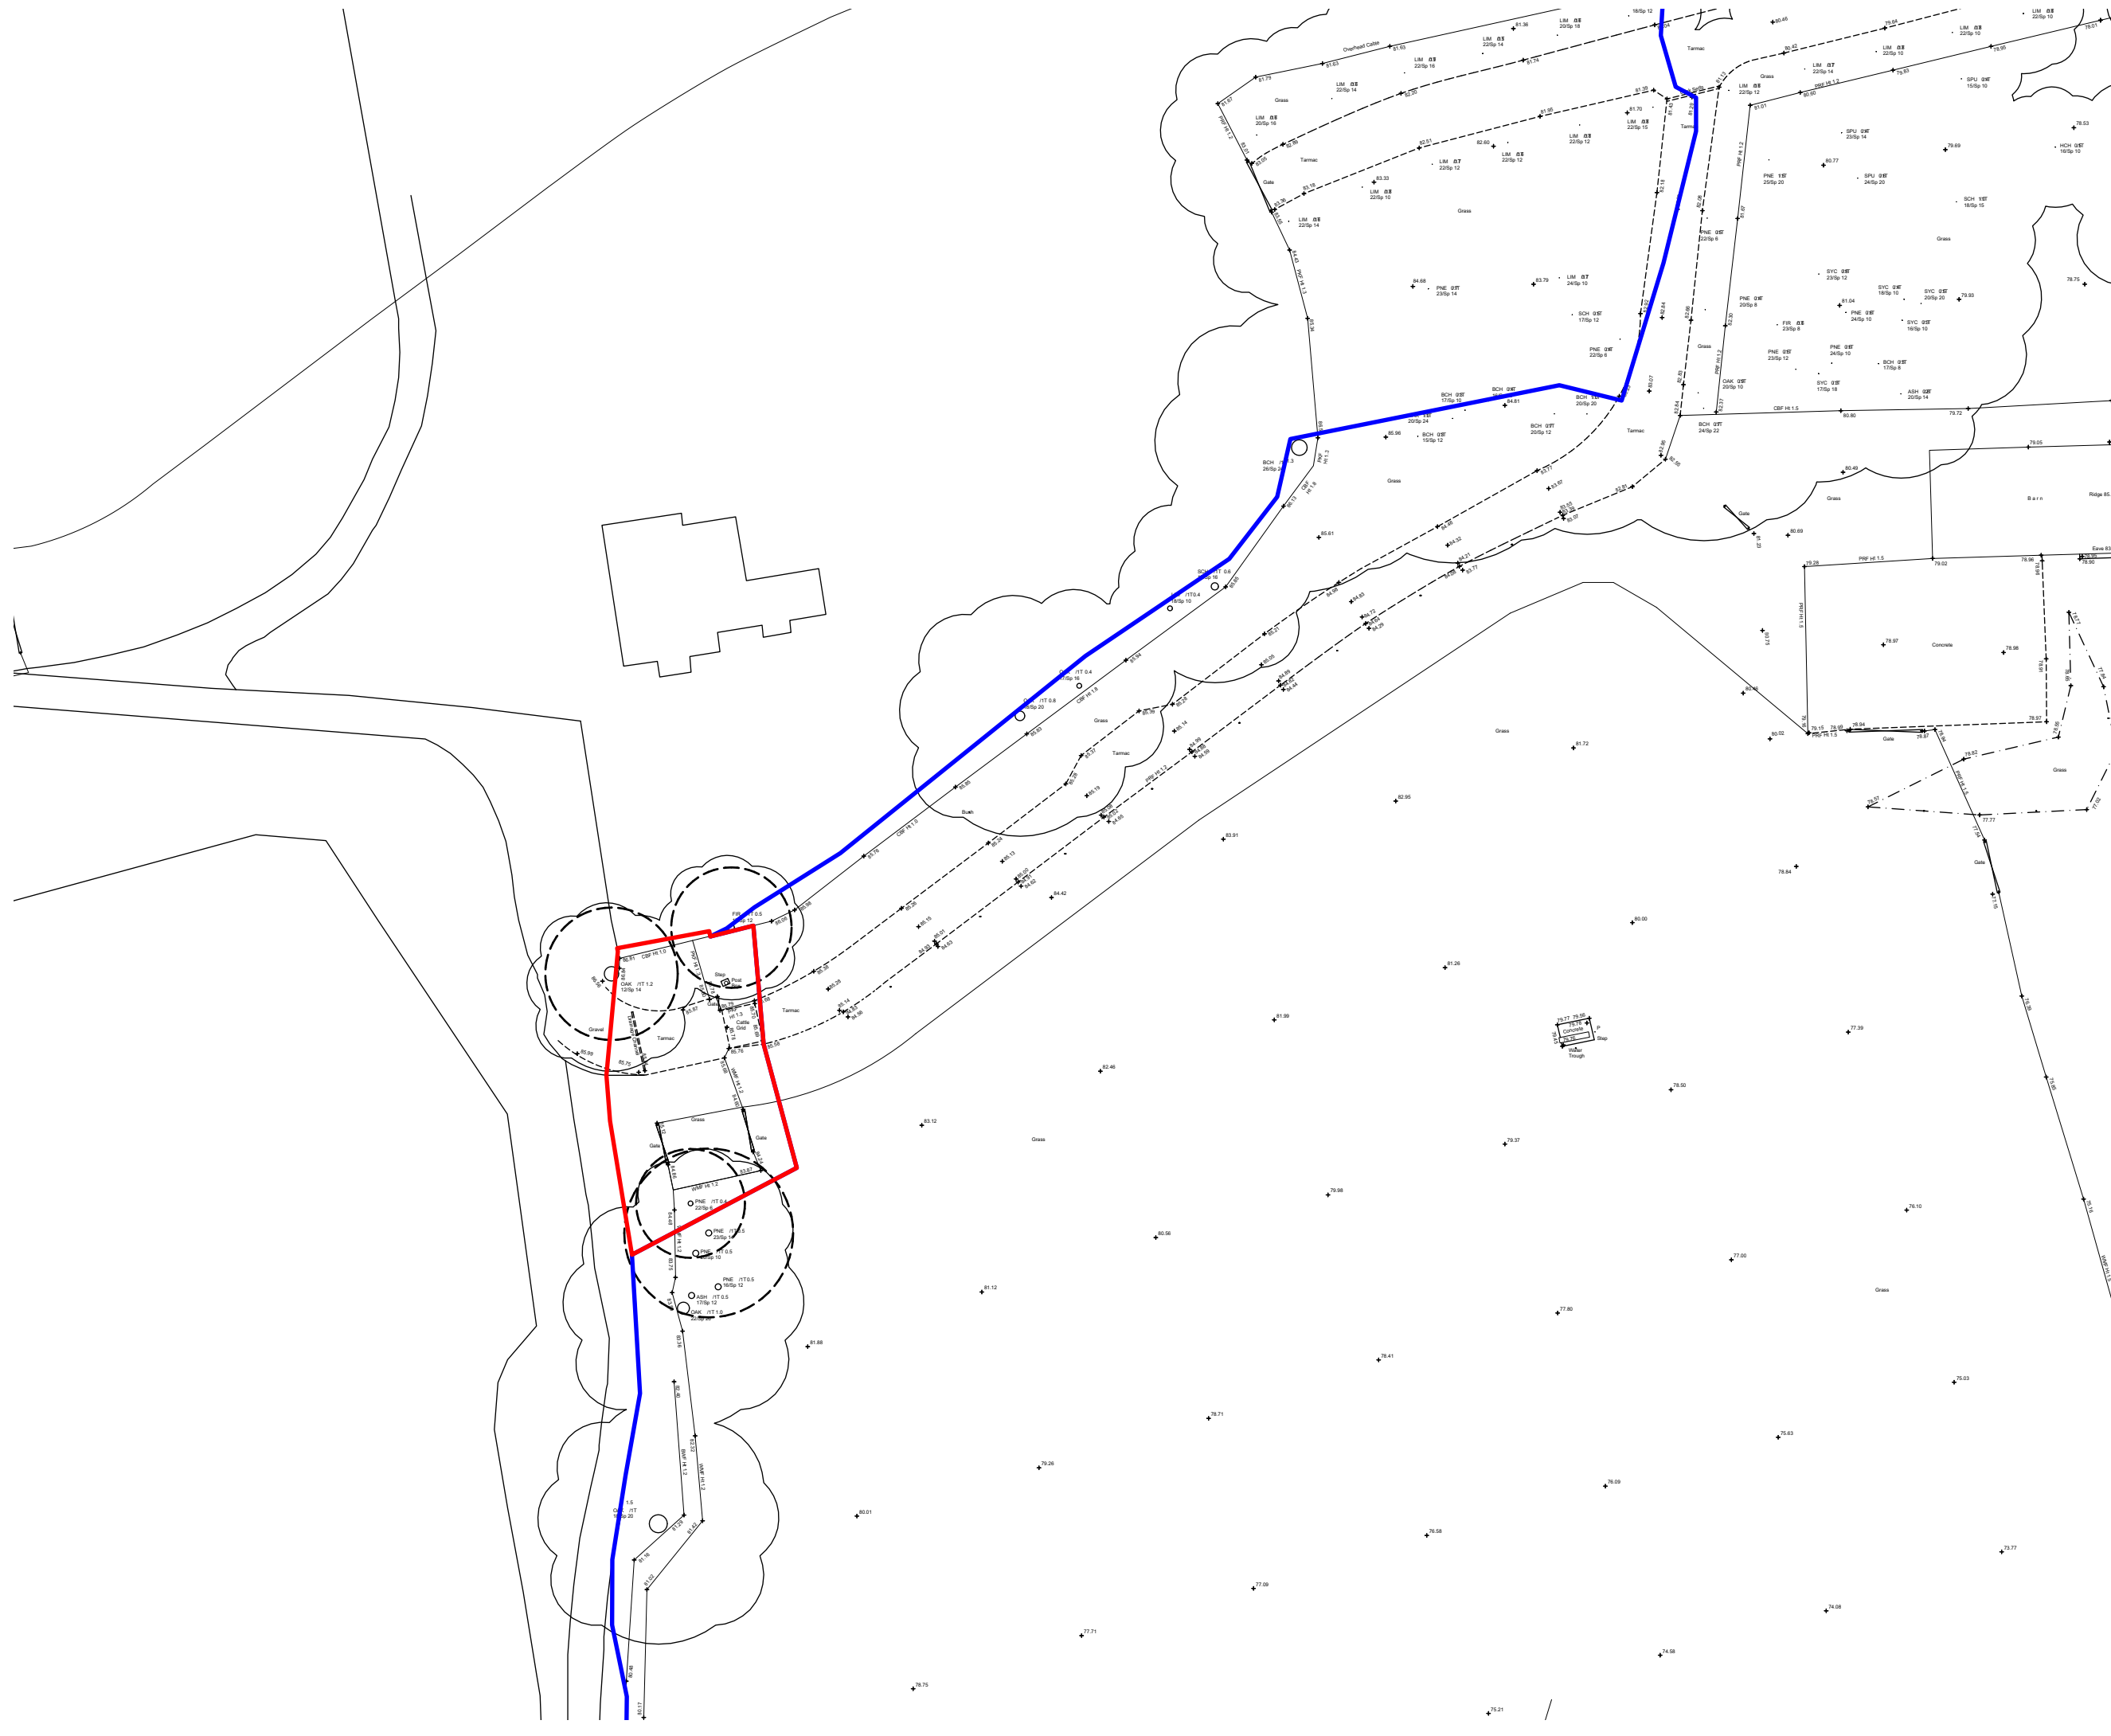

**THE Genesis Design STUDIO**  
 CHARTERED ARCHITECTS  
 MEAD MILL MILL LANE ROMSEY  
 HAMPSHIRE SO51 8EQ  
 T: (01794) 519333  
 F: (01794) 519666  
 E: mail@thegenesistudiostudio.com

**SITE PLAN 1:200** 0 25 M

**BLOCK PLAN 1:500** 0 25 M

**LOCATION PLAN 1:2500** 0 25 50 75 100 M