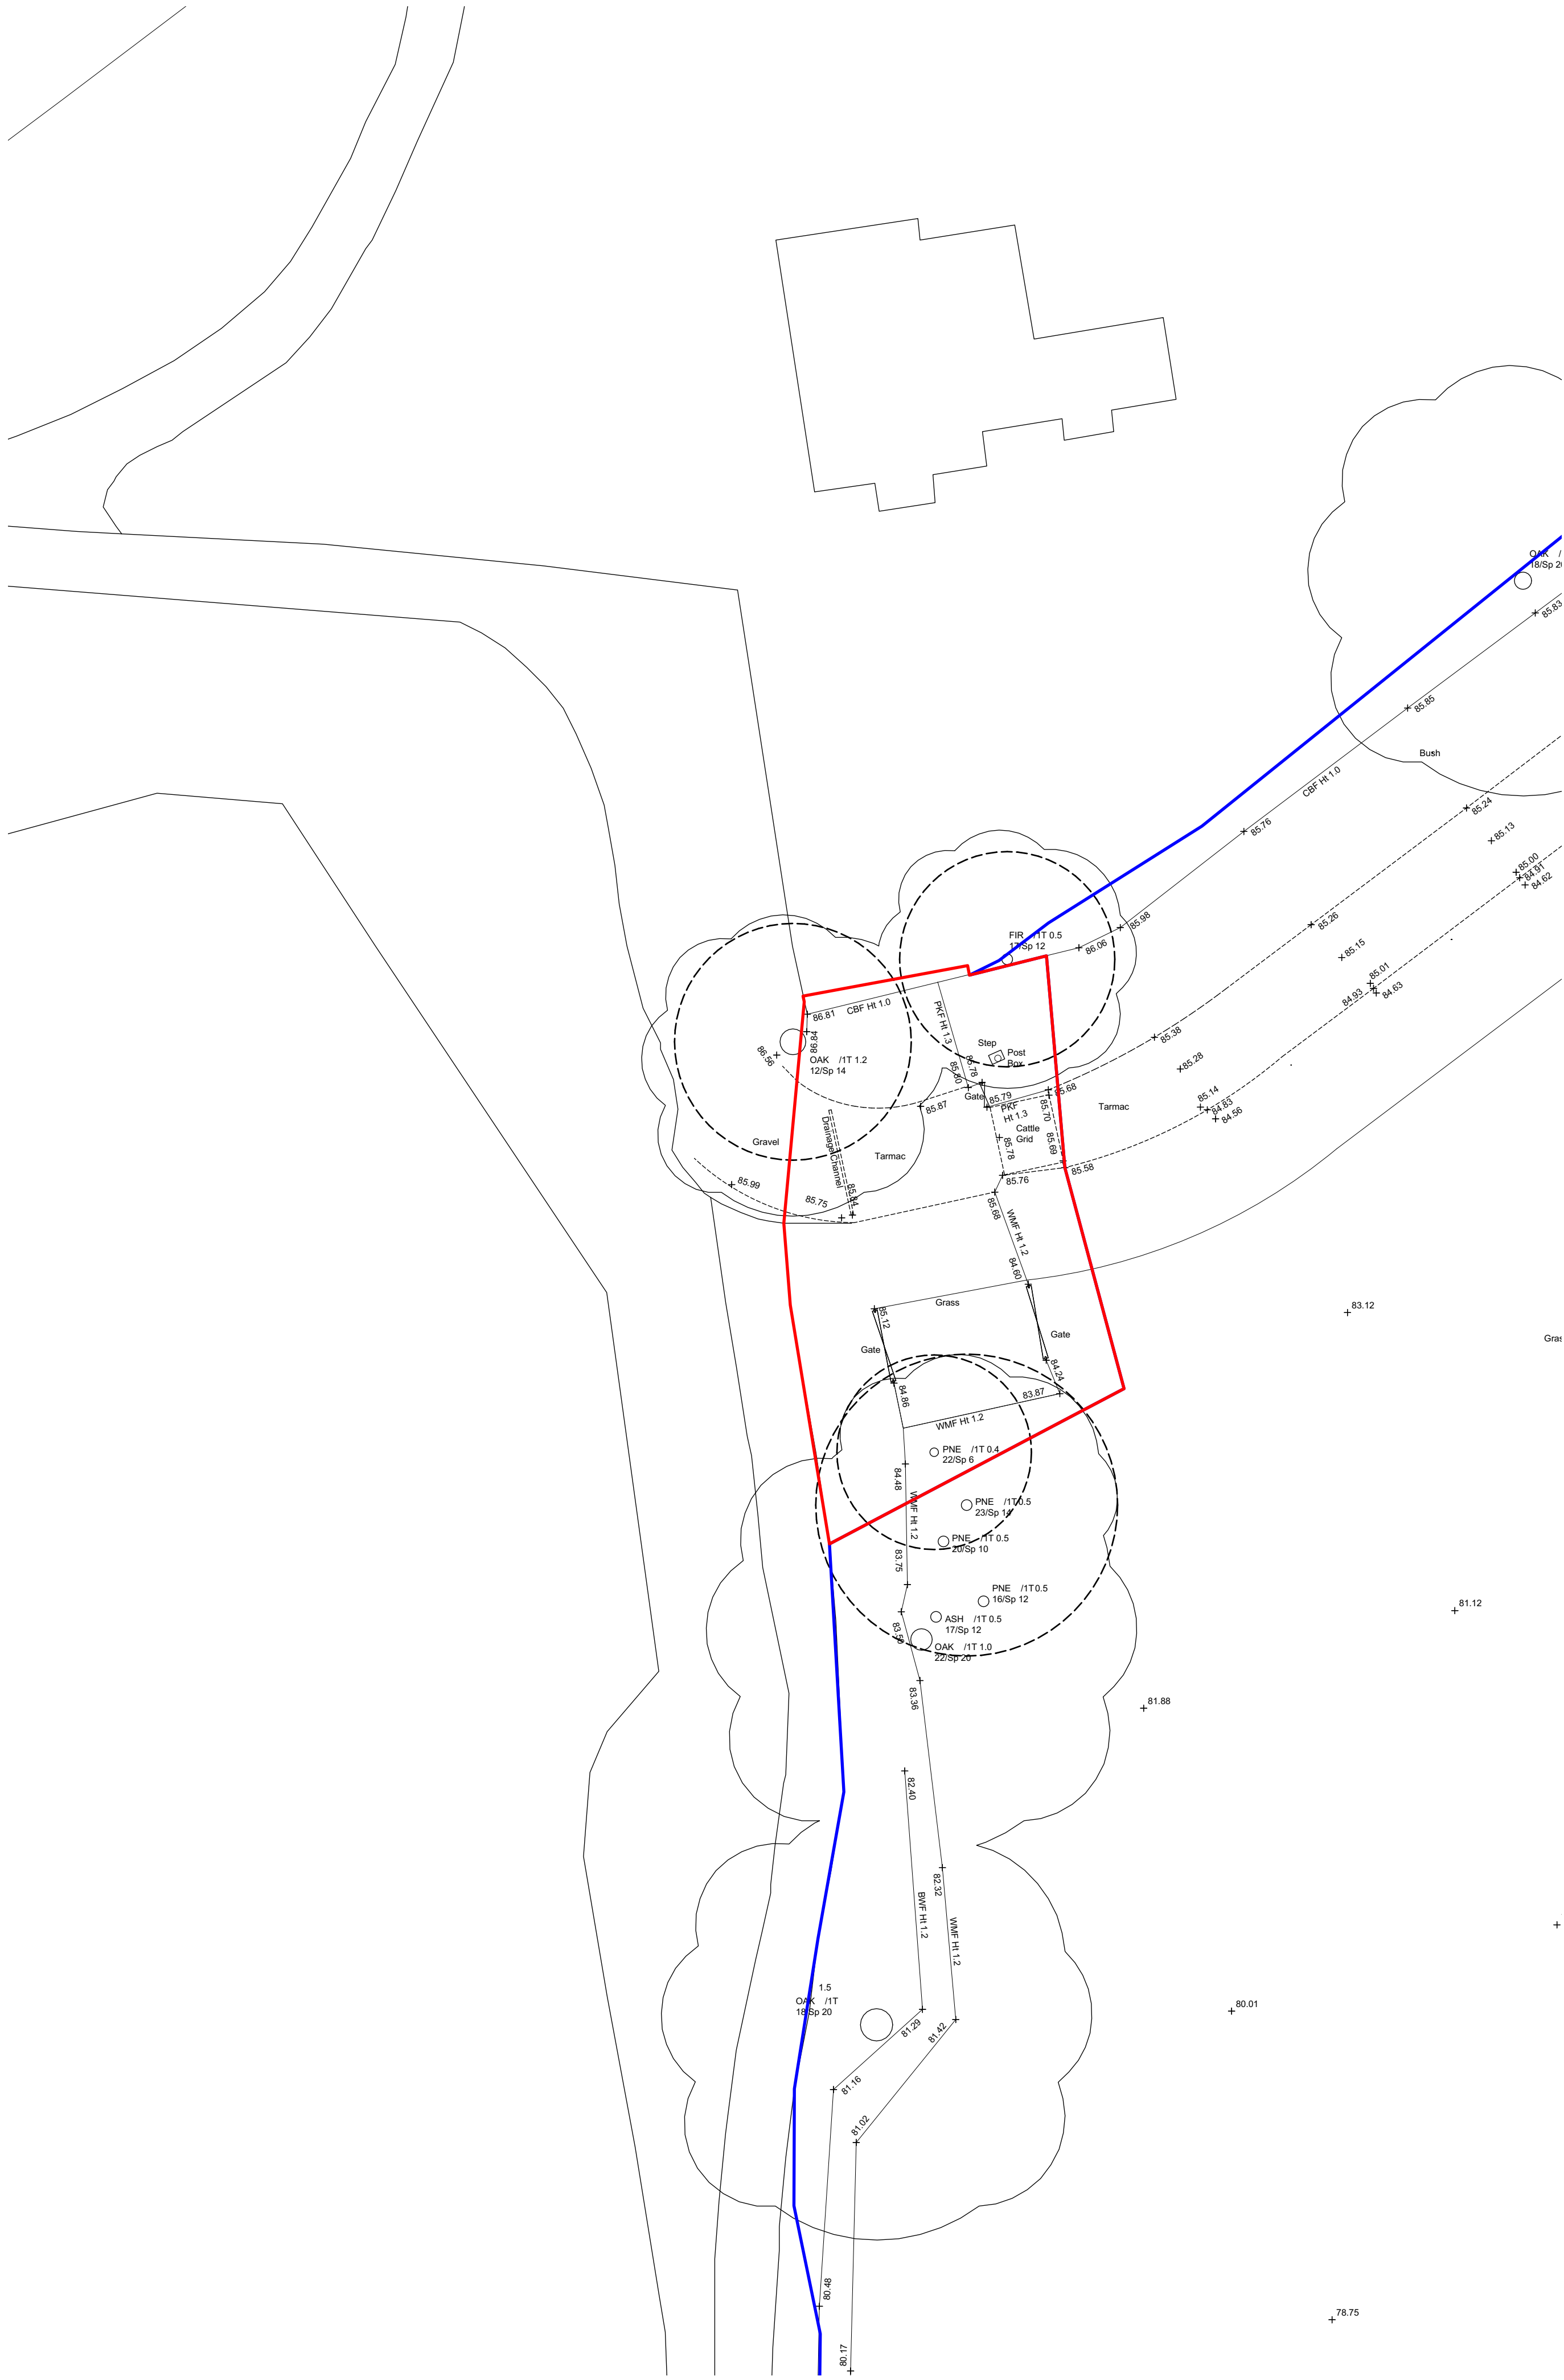

**THE Genesis Design STUDIO**  
 CHARTERED ARCHITECTS  
 MEAD MILL MILL LANE ROMSEY  
 HAMPSHIRE SO51 8EQ  
 T: (01794) 519333  
 F: (01794) 519666  
 E: mail@thegenesistudiostudio.com

**SITE PLAN 1:200** 0 25 M

**BLOCK PLAN 1:500** 0 25 M

**LOCATION PLAN 1:2500** 0 25 50 75 100 M