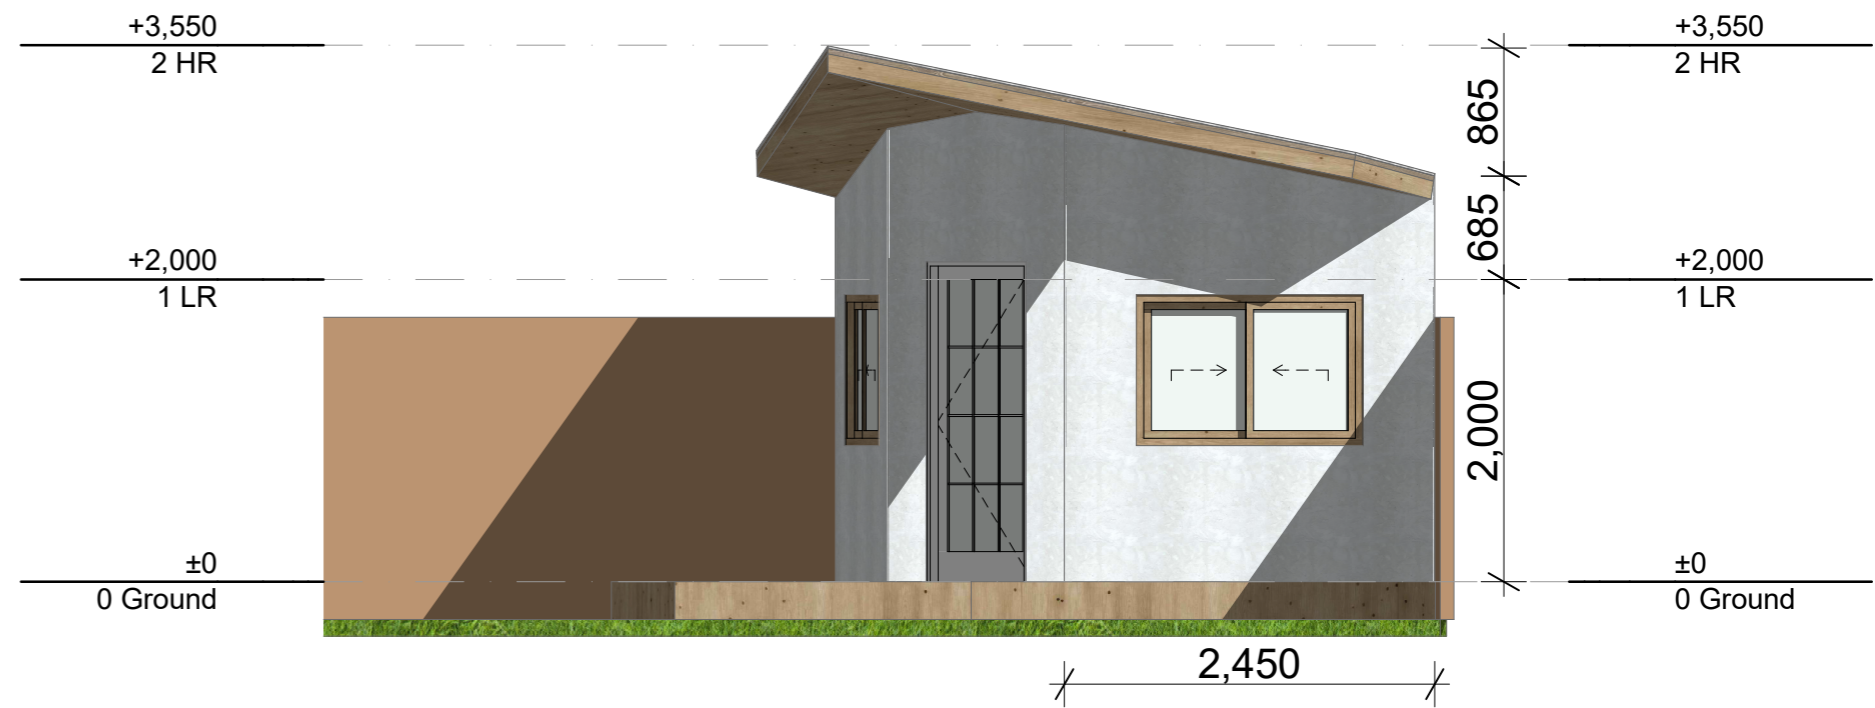

4 South West Elevation
1:50

3 North East Elevation
1:50

LJR DESIGNS

Drawn | Checked LR | JJ
Plot Date: 11/10/2021
Project NO. 102
Project Status Dev

Site: 18 Parker Close, Stamford,
Lincolnshire PE9 2NN, England

DRAWING TITLE :

Elevations
Elevation 1

PROJECT NAME :

Summer House

REVISION NO.

Rev 1.1

DRAWING NO.

3/3