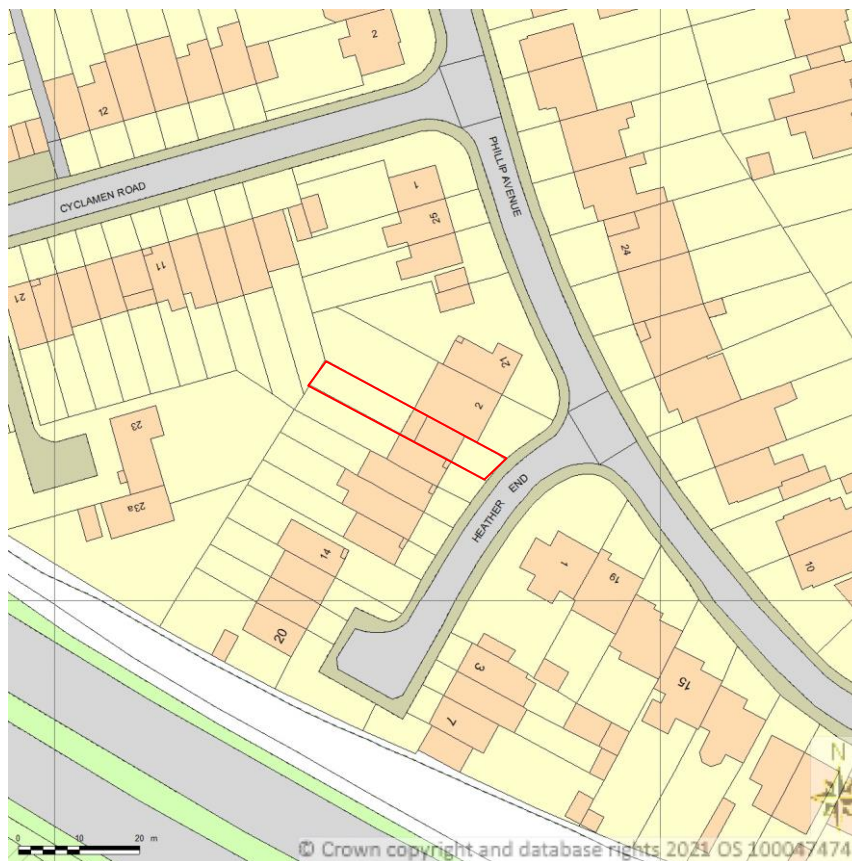

**SITE LOCATION PLAN**  
**AREA 2 HA**  
**SCALE 1:1250 on A4**  
**CENTRE COORDINATES: 550863, 168027**

Supplied by Streetwise Maps Ltd  
[www.streetwise.net](http://www.streetwise.net)  
Licence No: 100047474  
18/01/2022 17:46

New rear extension  
4 Heather End  
Swanley  
BR8 8HB  
  
Site Location Plan

**STUDIO 6 DESIGN**  
6 HOLLY BUSH LANE  
SEVENOAKS  
KENT  
TN13 3UN