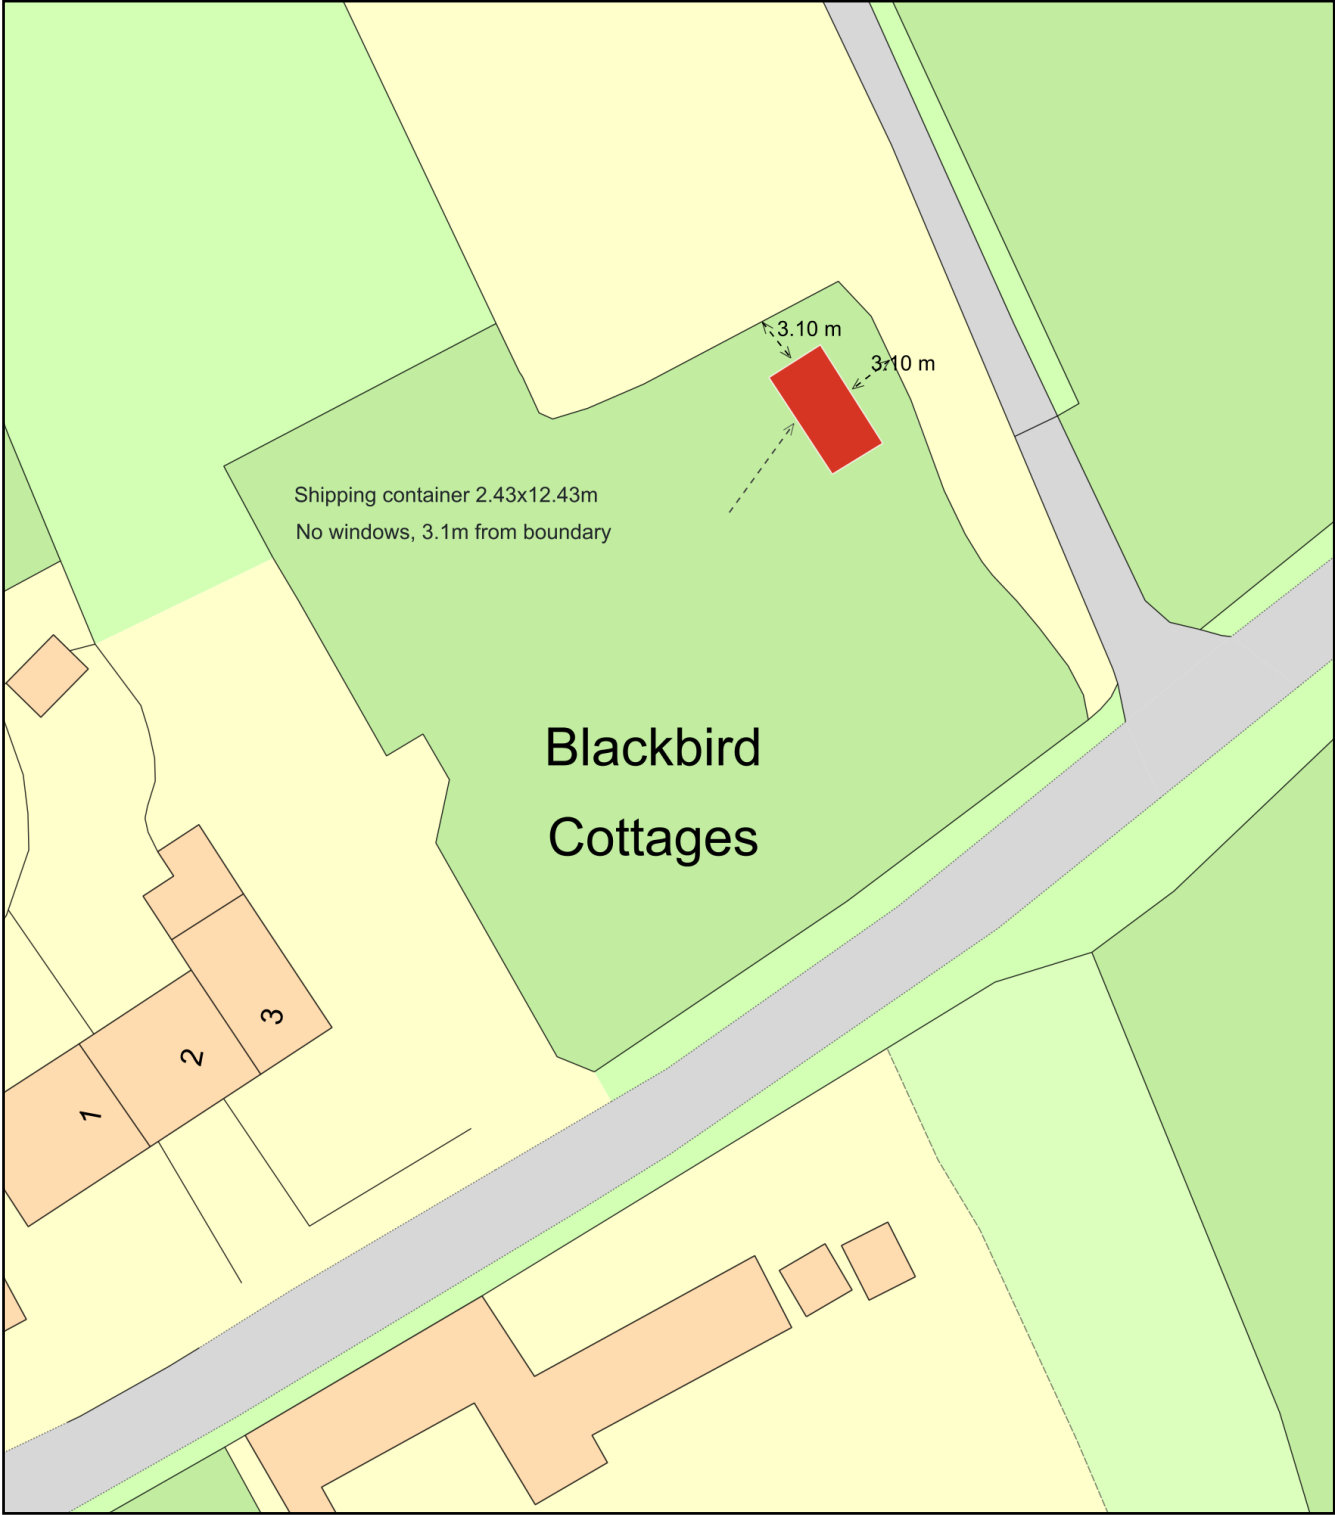

Block Plan

Plan Produced for: Babergh and Mid Suffolk
Date Produced: 10 Jan 2022
Plan Reference Number: TQRQM22010125151682
Scale: 1:500 @ A4