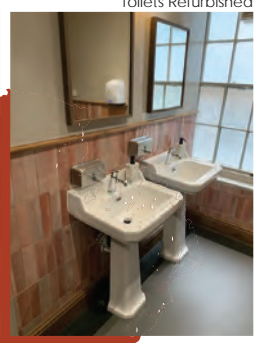

Toilets Refurbished