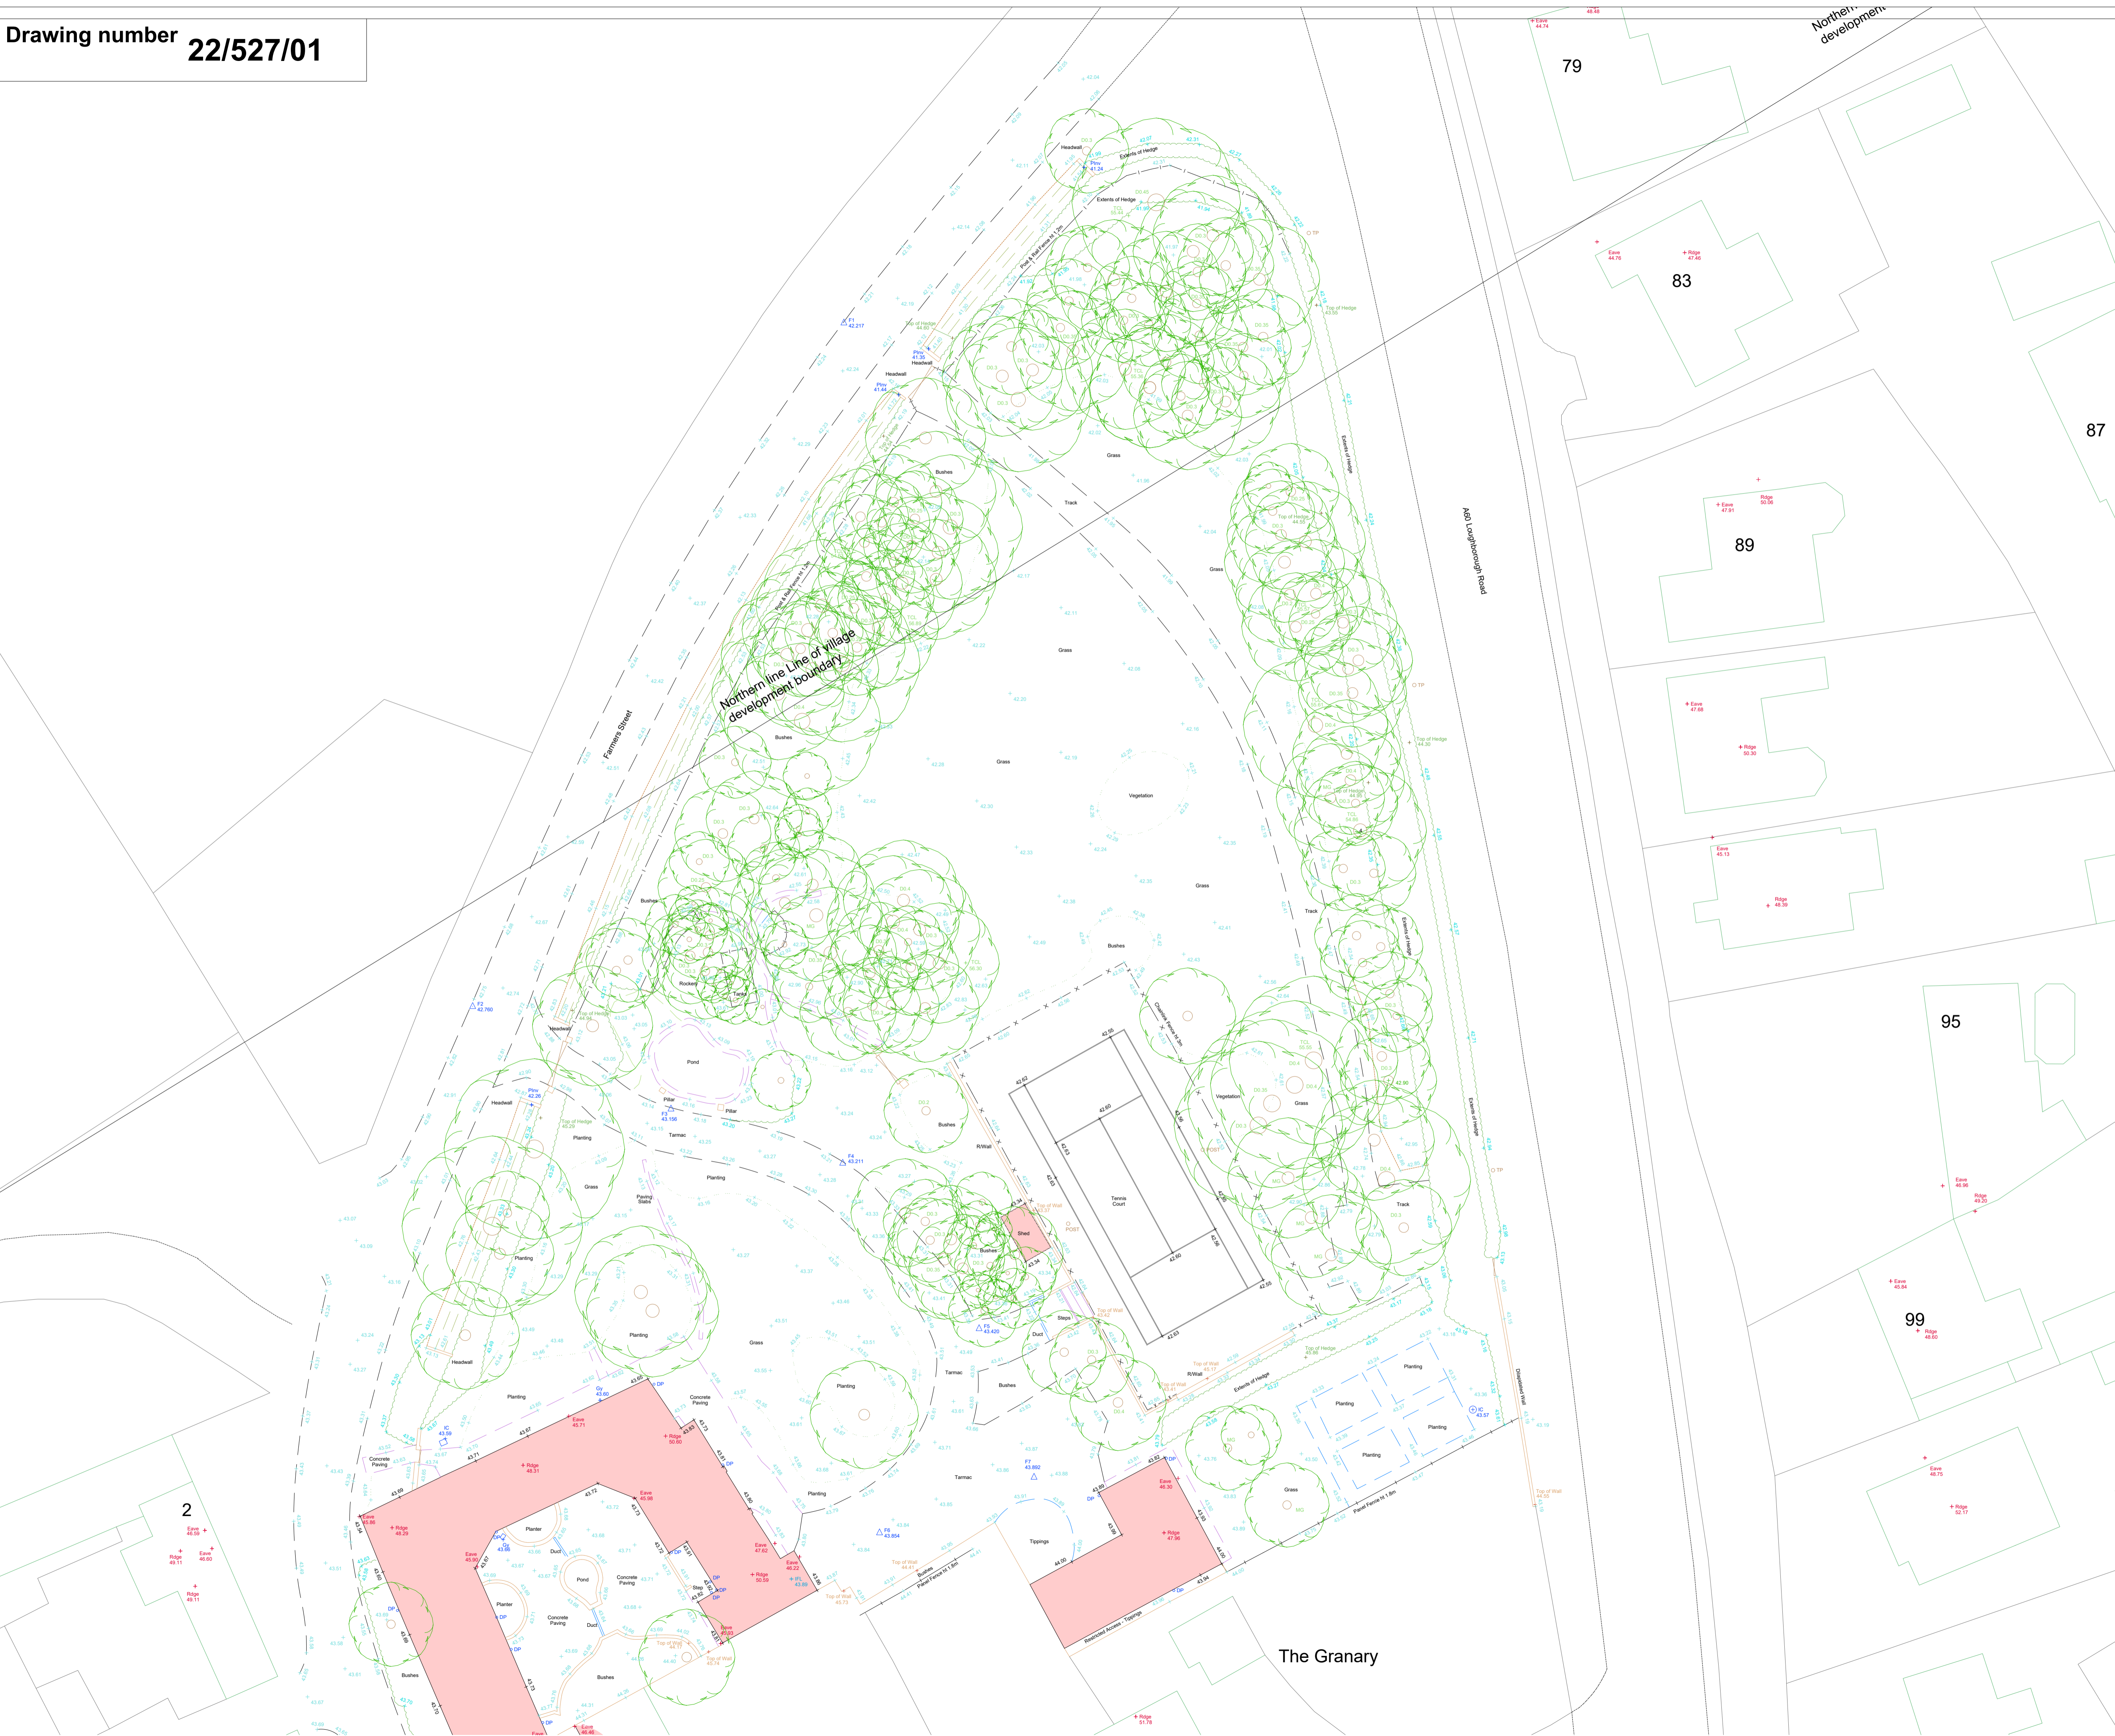

Rev	Date	Description

Design to construct Ltd 

35 Kirkham Drive Toton Beeston, Nottingham. NG9 6HG
 Tel: 0115 9720969
 email: info@stormdesign.uk

Client
Mr J Day

Job number & title
The Old Hay Barn
Farmers Street
Bradmore Nottinghamshire

Date 16/01/22 **Scale** 1:250

Drawn HS **Checked** IS

Drawing number **22/527/01**

Drawing title
Existing topographic site plan
The Old hay Barn garden cottage building
Proposed site entrance

Construction details not to be scaled from this drawing use dimensions only.
 This drawing is copyright and may not be altered, traced, photographed, electronically copied or used for any purpose other than for which it is issued, without the permission of Design to construct.