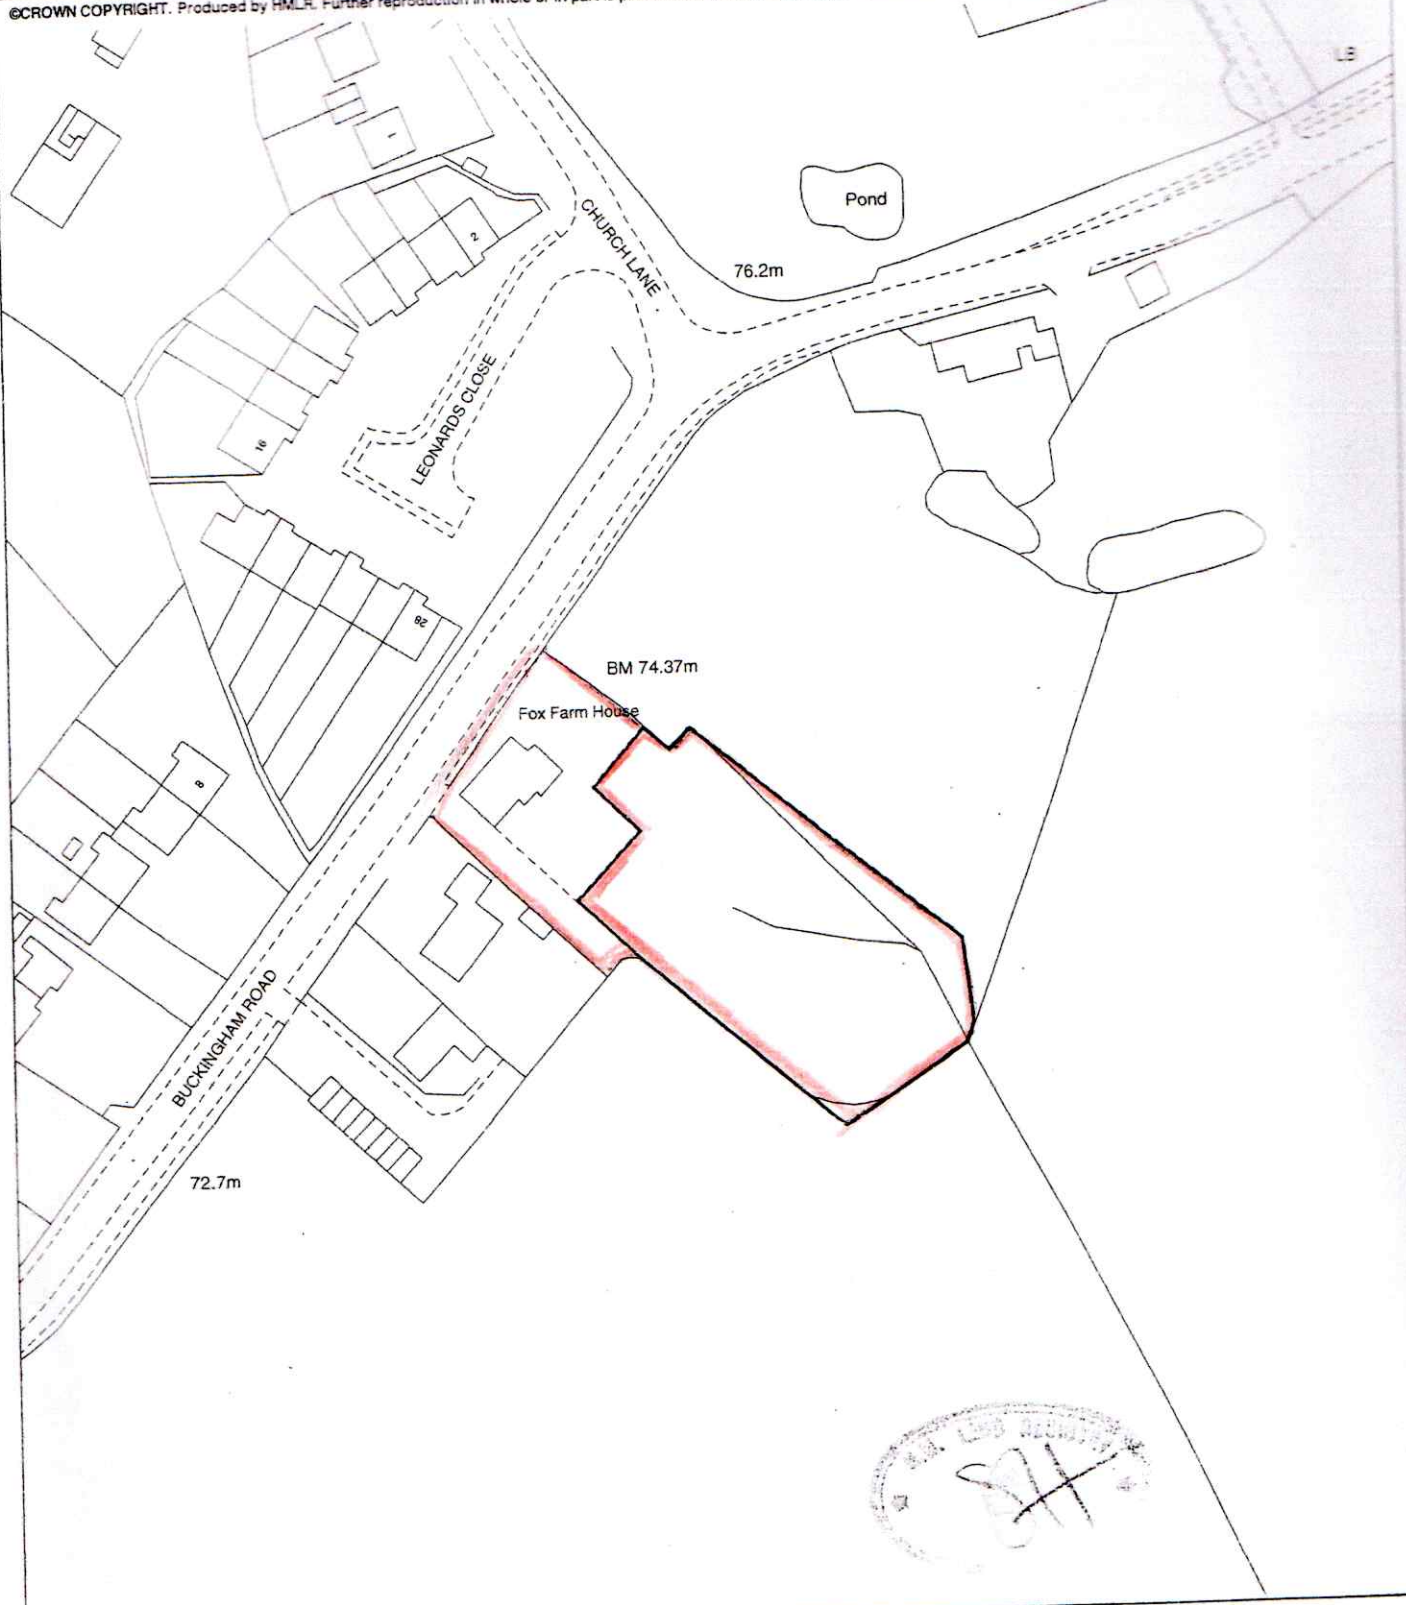

TITLE NUMBER
BM260230

PLAN 'B'

BUCKINGHAMSHIRE : AYLESBURY VALE

ORDNANCE SURVEY MAP REFERENCE:

SP6722NE

SCALE 1:1250 Enlarged from 1:2500

©CROWN COPYRIGHT. Produced by HMLR. Further reproduction in whole or in part is prohibited without the prior written permission of Ordnance Survey. Licence Number 00 072726.

This office copy shows the state of the title plan on **5 April 2002 at 15:35:28**. It may be subject to minor distortions in scale. Under s.113 of the Land Registration Act 1925, this copy is admissible in evidence to the same extent as the original. Issued on 5 April 2002. This title is dealt with by the **Leicester District Land Registry**.