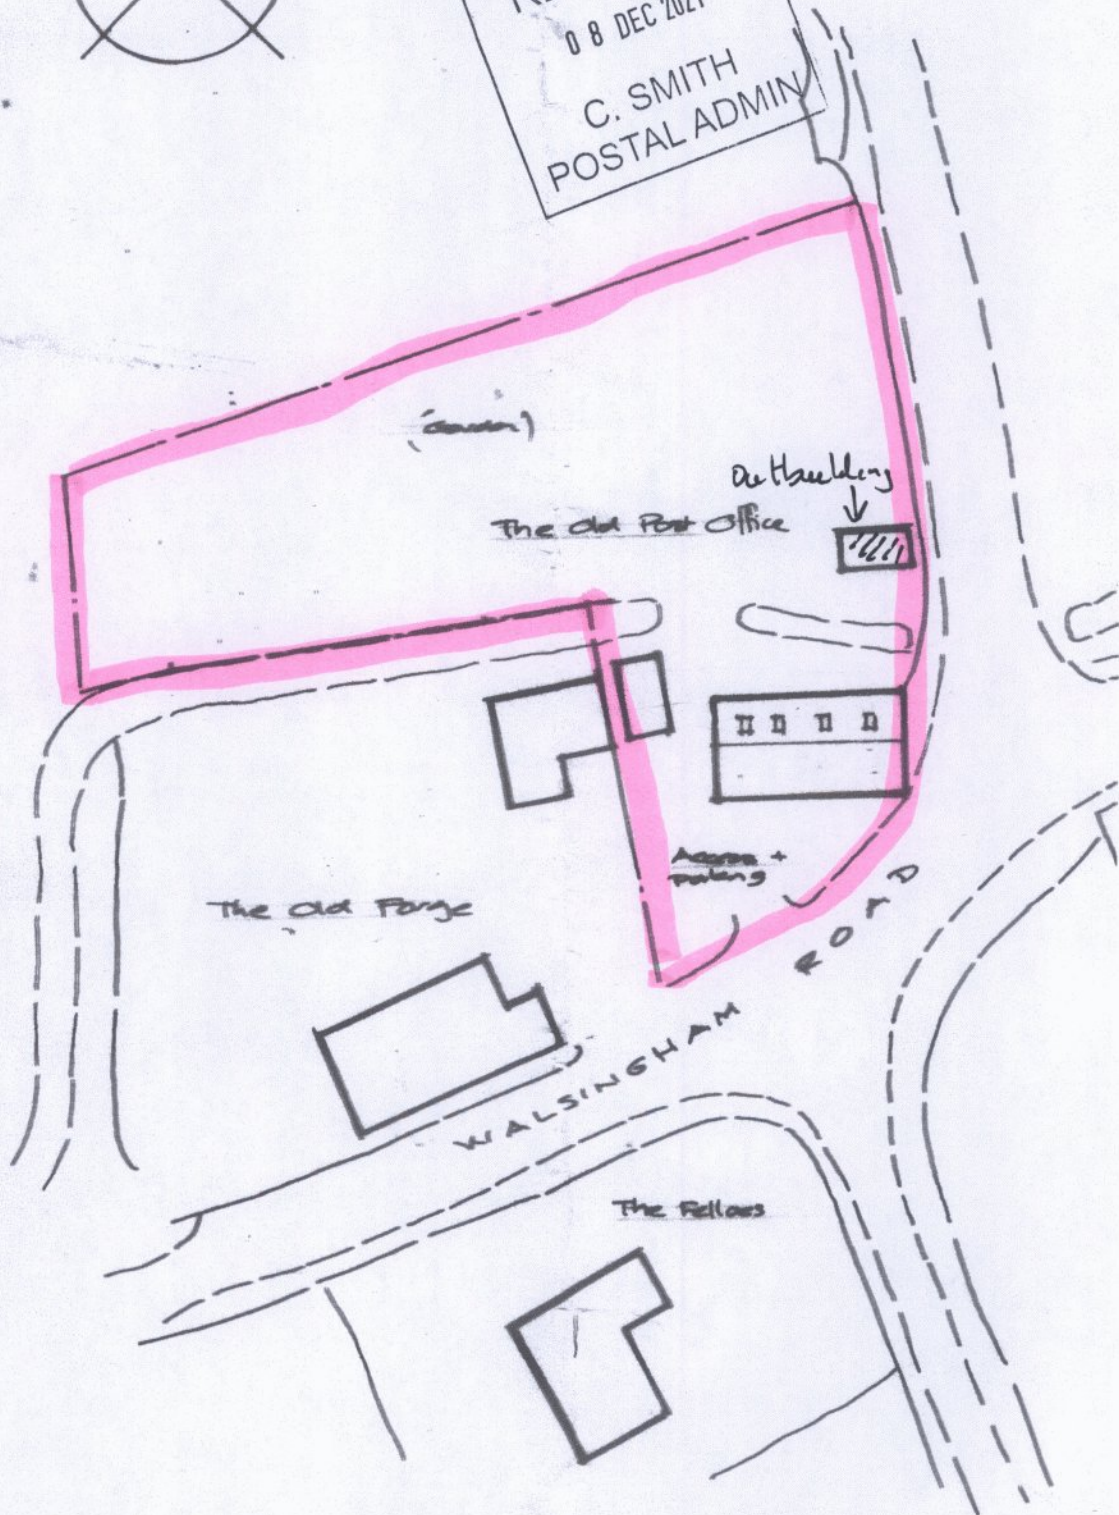

North

The Old Post Office PE31 8HL
2/00449/UNOPDE

BOROUGH COUNCIL OF
KING'S LYNN & WEST NORFOLK
RECEIVED
08 DEC 2021
C. SMITH
POSTAL ADMIN

Block Plan (1:500)