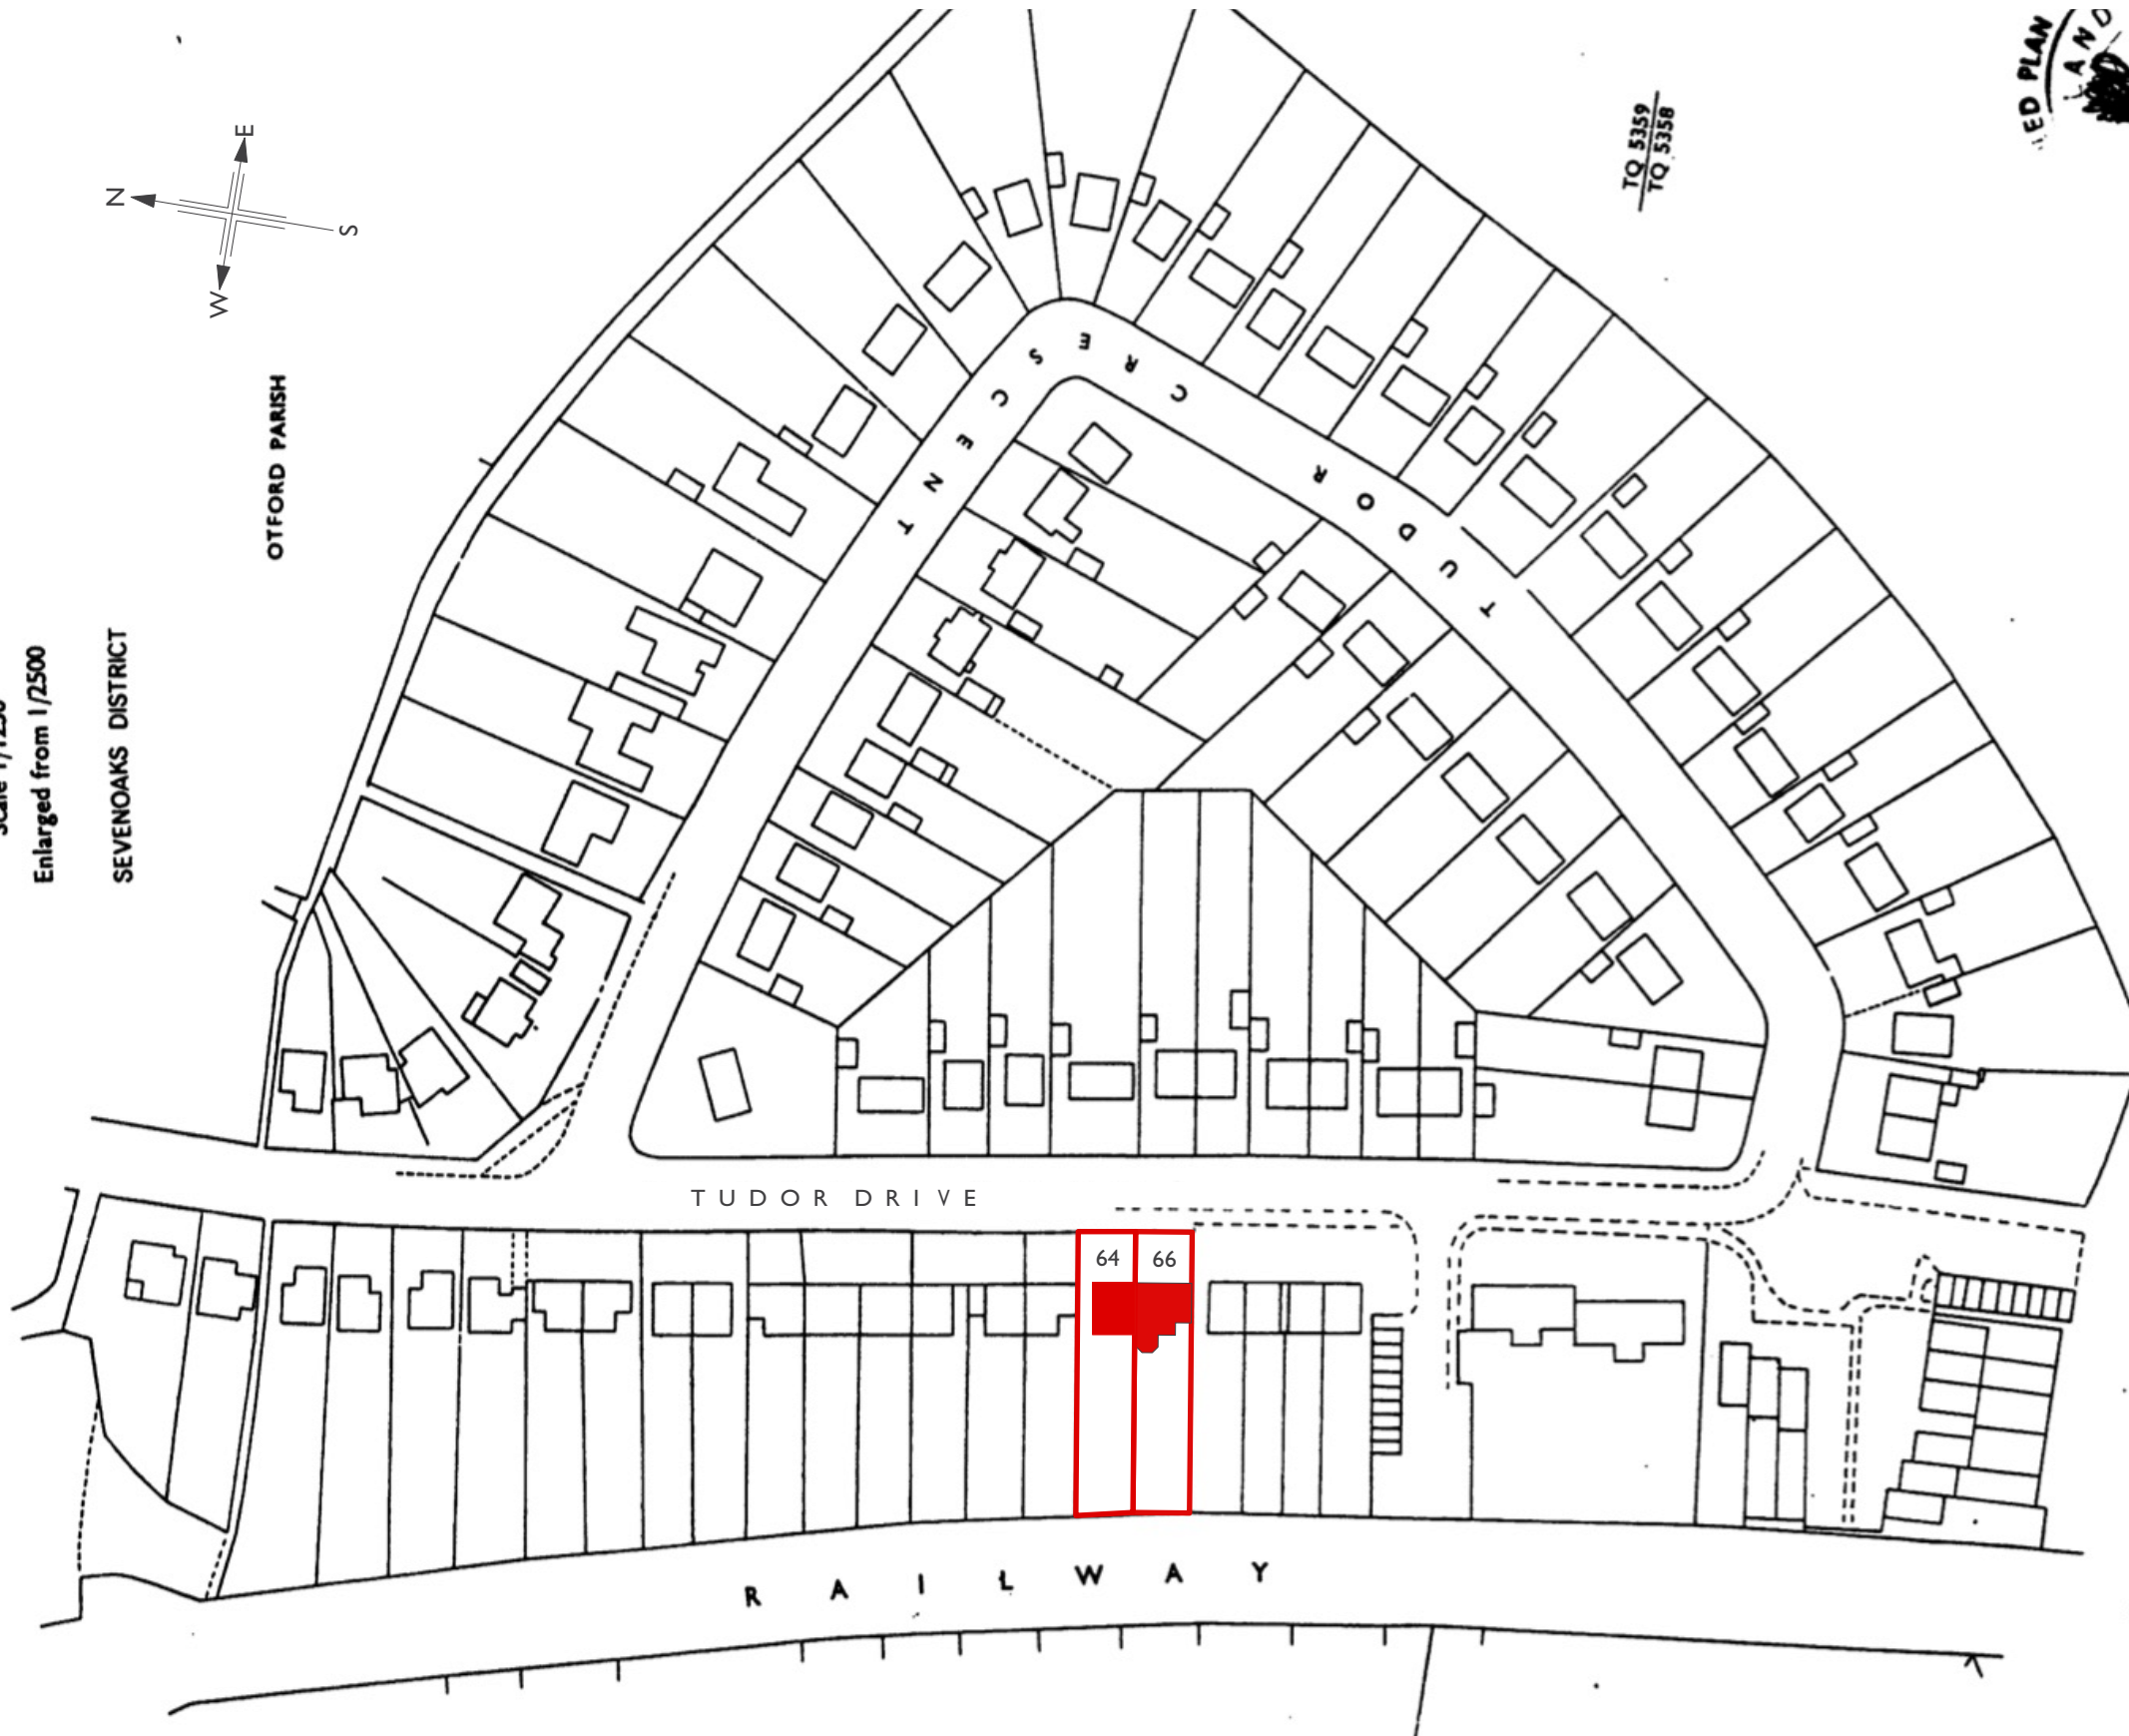

H. M. LAND REGISTRY

NATIONAL GRID PLAN TQ 5359 SECTION A

KENT

Scale 1/1250

Enlarged from 1/2500

SEVENOAKS DISTRICT

OTFORD PARISH

TQ 5359
TQ 5358

TITLE No. K 666141

© Crown Copyright

This official copy is incomplete without the preceding notes page.

Scale 1 : 1250 location Plan

Holdsworth Designs
12 Greentrees Avenue, Tonbridge, Kent, TN10 4ND
Tel. 07740 320081
Email: martynholdsworth@gmail.com

holdsworth designs

Client	Mr. James Ashcroft & Mr. Tom Knight	Address	64 / 66 Tudor Drive Otford	Scale	1 : 1250	Drawing Title	Location Plan
Project	Kitchen & Dayroom extension		Kent TN14 5QR	Drawn by	MGH	Date	28.12.2021

Drawing Number
21/14.01