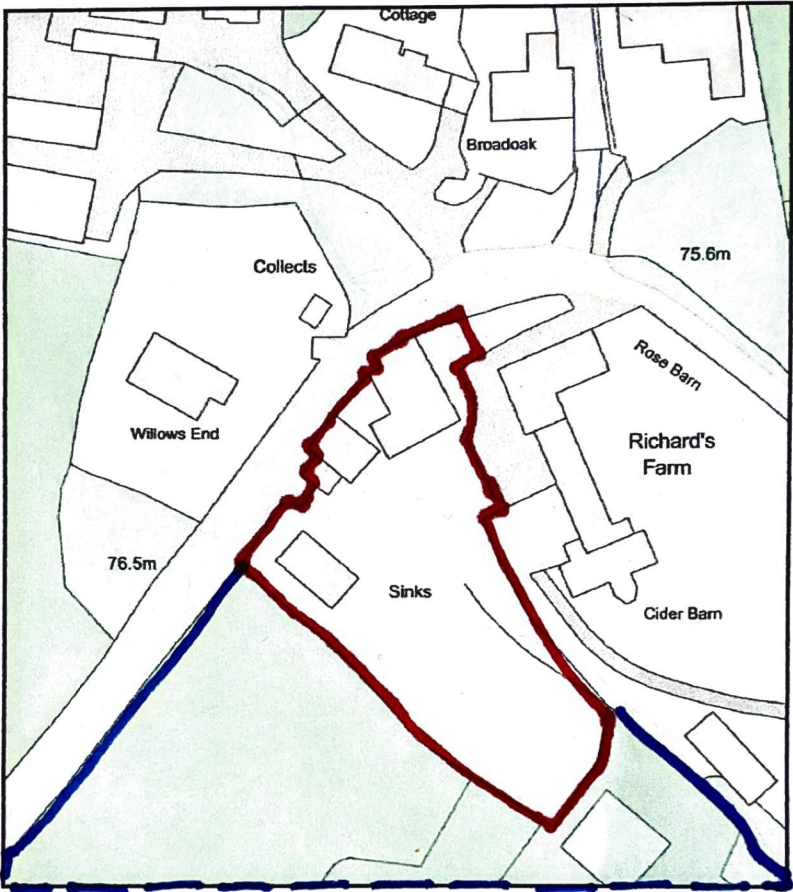

Richards Farm

Plan Produced for: **Jani Marok**
Date Produced: 06 Dec 2021
Plan Reference Number: TQRQM21340120019676
Scale: 1:1250 @ A4