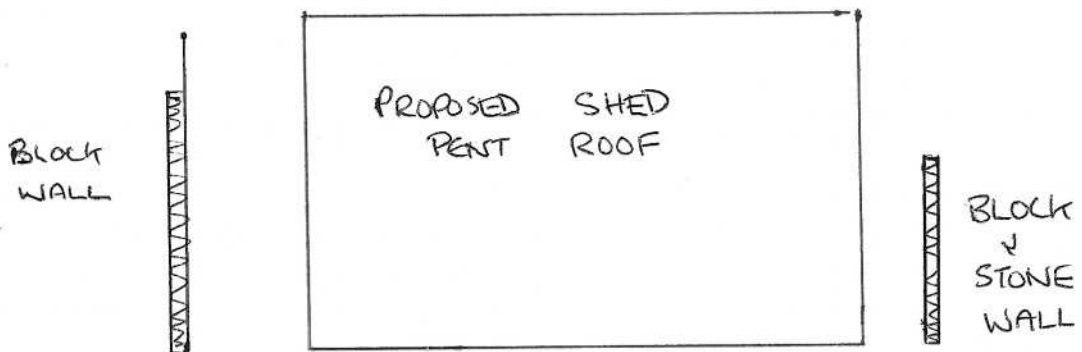

FRONT ELEVATION

EXISTING GREENHOUSE
(224 cms high at apex)

SCALE 1:50

FRONT ELEVATION

SCALE 1:50