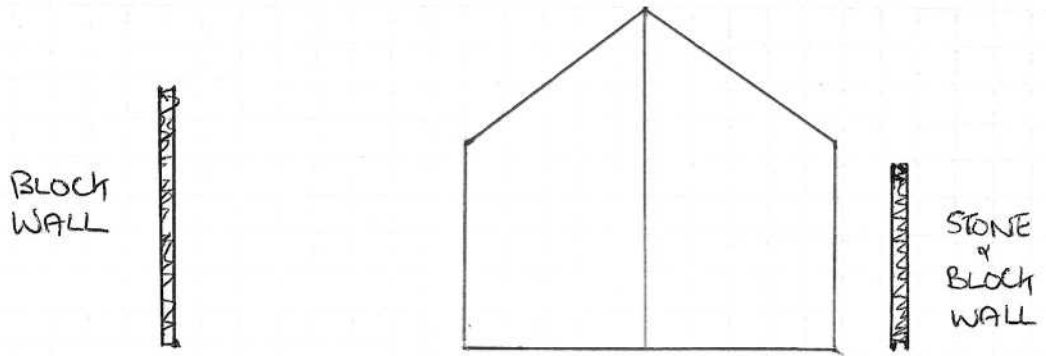

FRONT ELEVATION

EXISTING GREENHOUSE
(224 cms high at apex)

SCALE 1:50

FRONT ELEVATION

SCALE 1:50