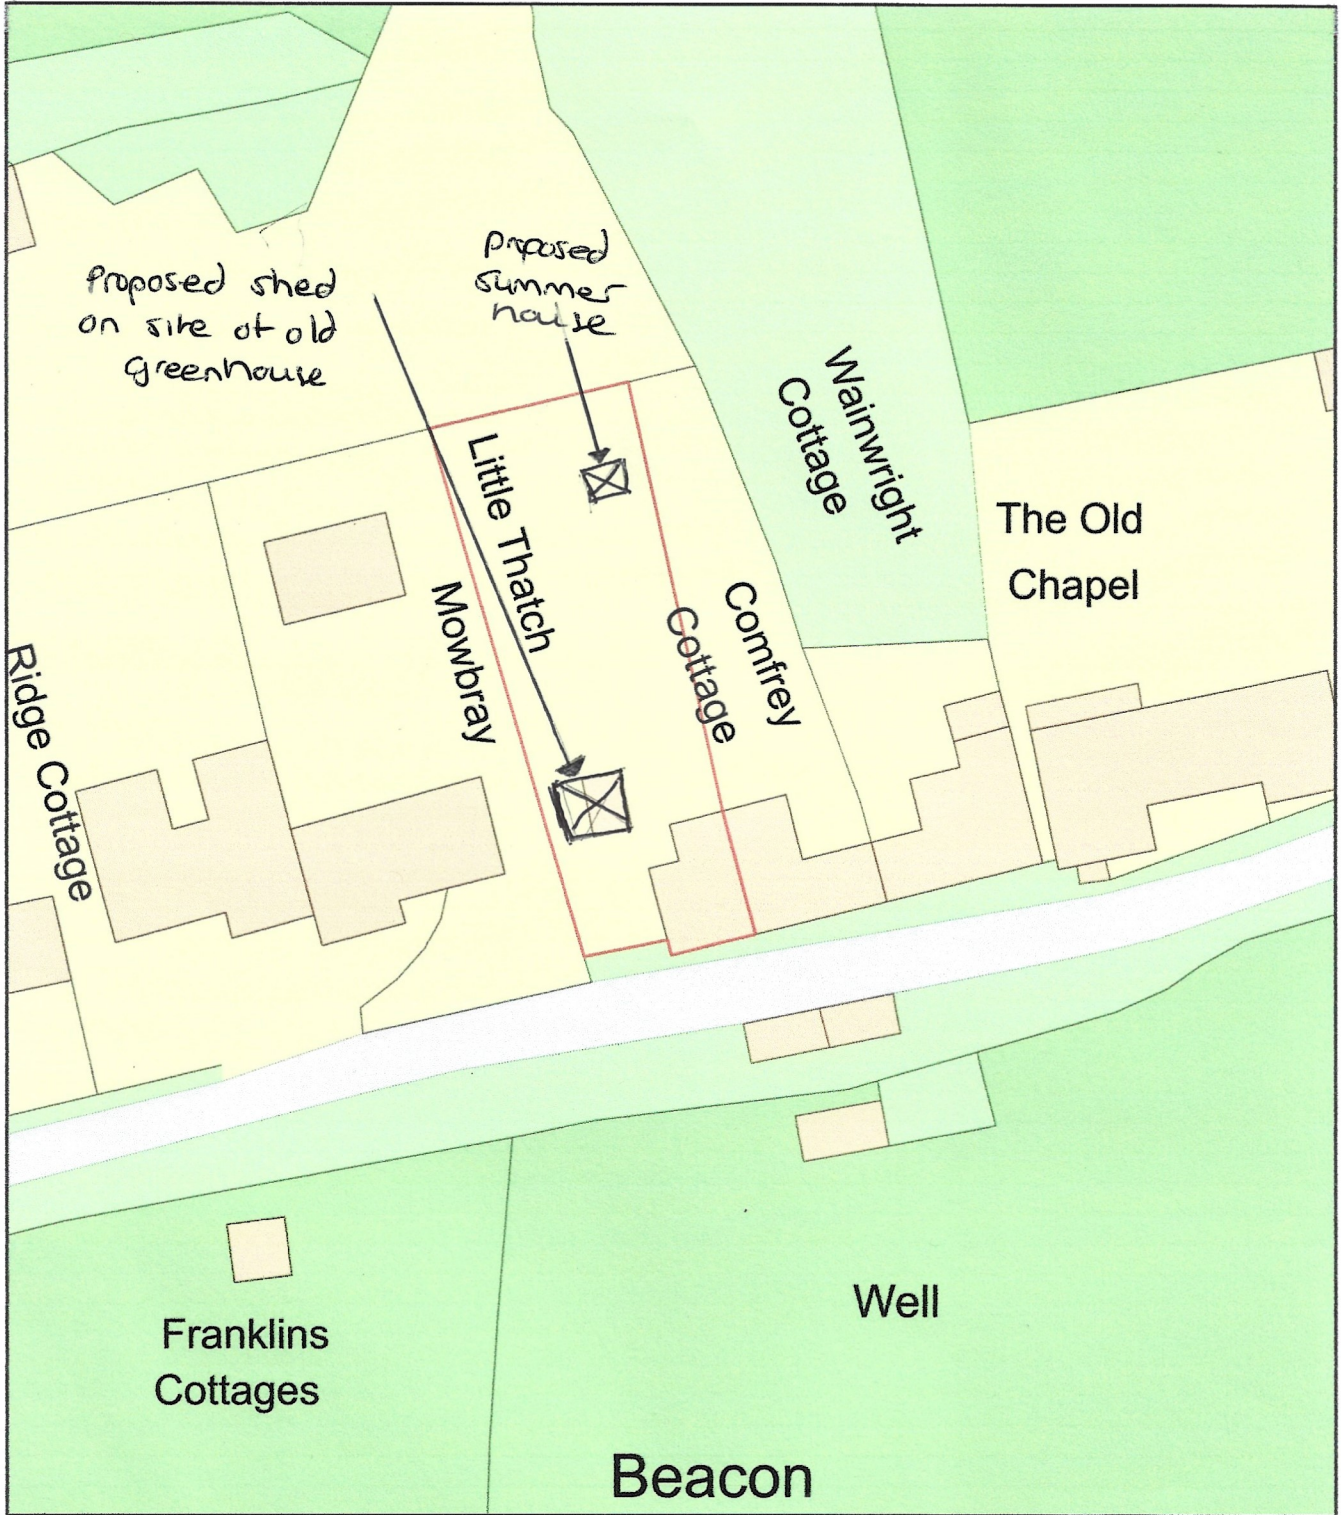

Little Thatch Site and Location

Plan Produced for: Mr and Mrs Pearce
Date Produced: 04 Dec 2021
Plan Reference Number: TQRQM21338093507045
Scale: 1:500 @ A4