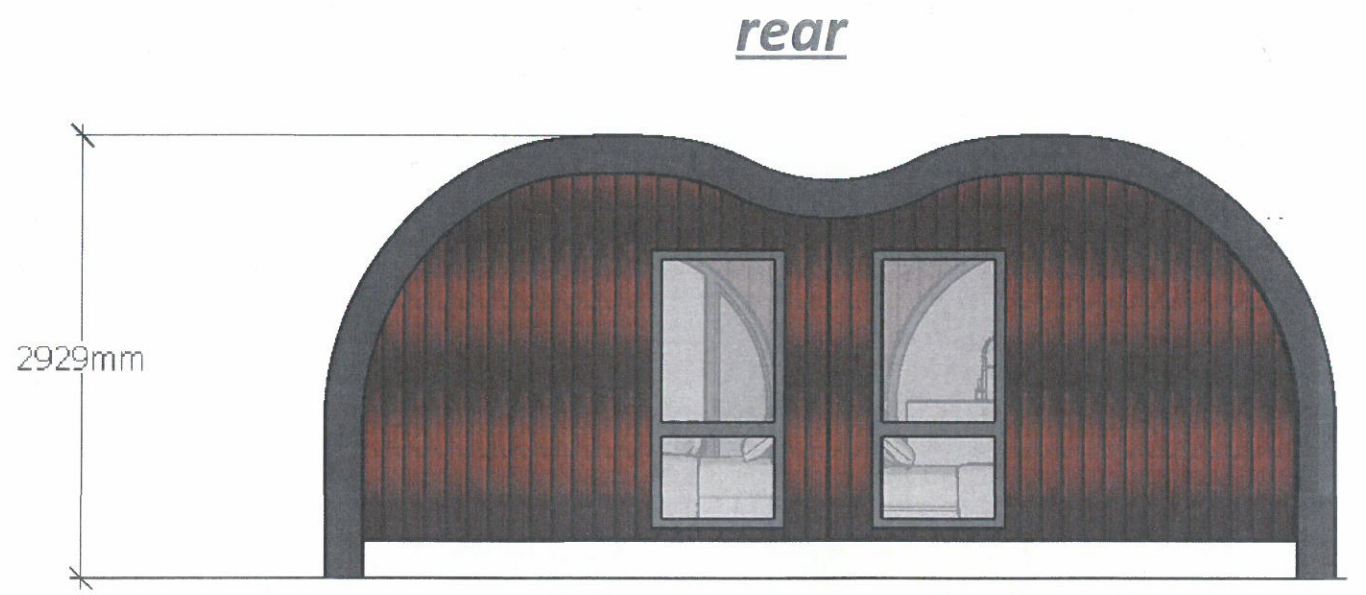

# Megalodge 10m

10390mm

JAMIE LEWIS