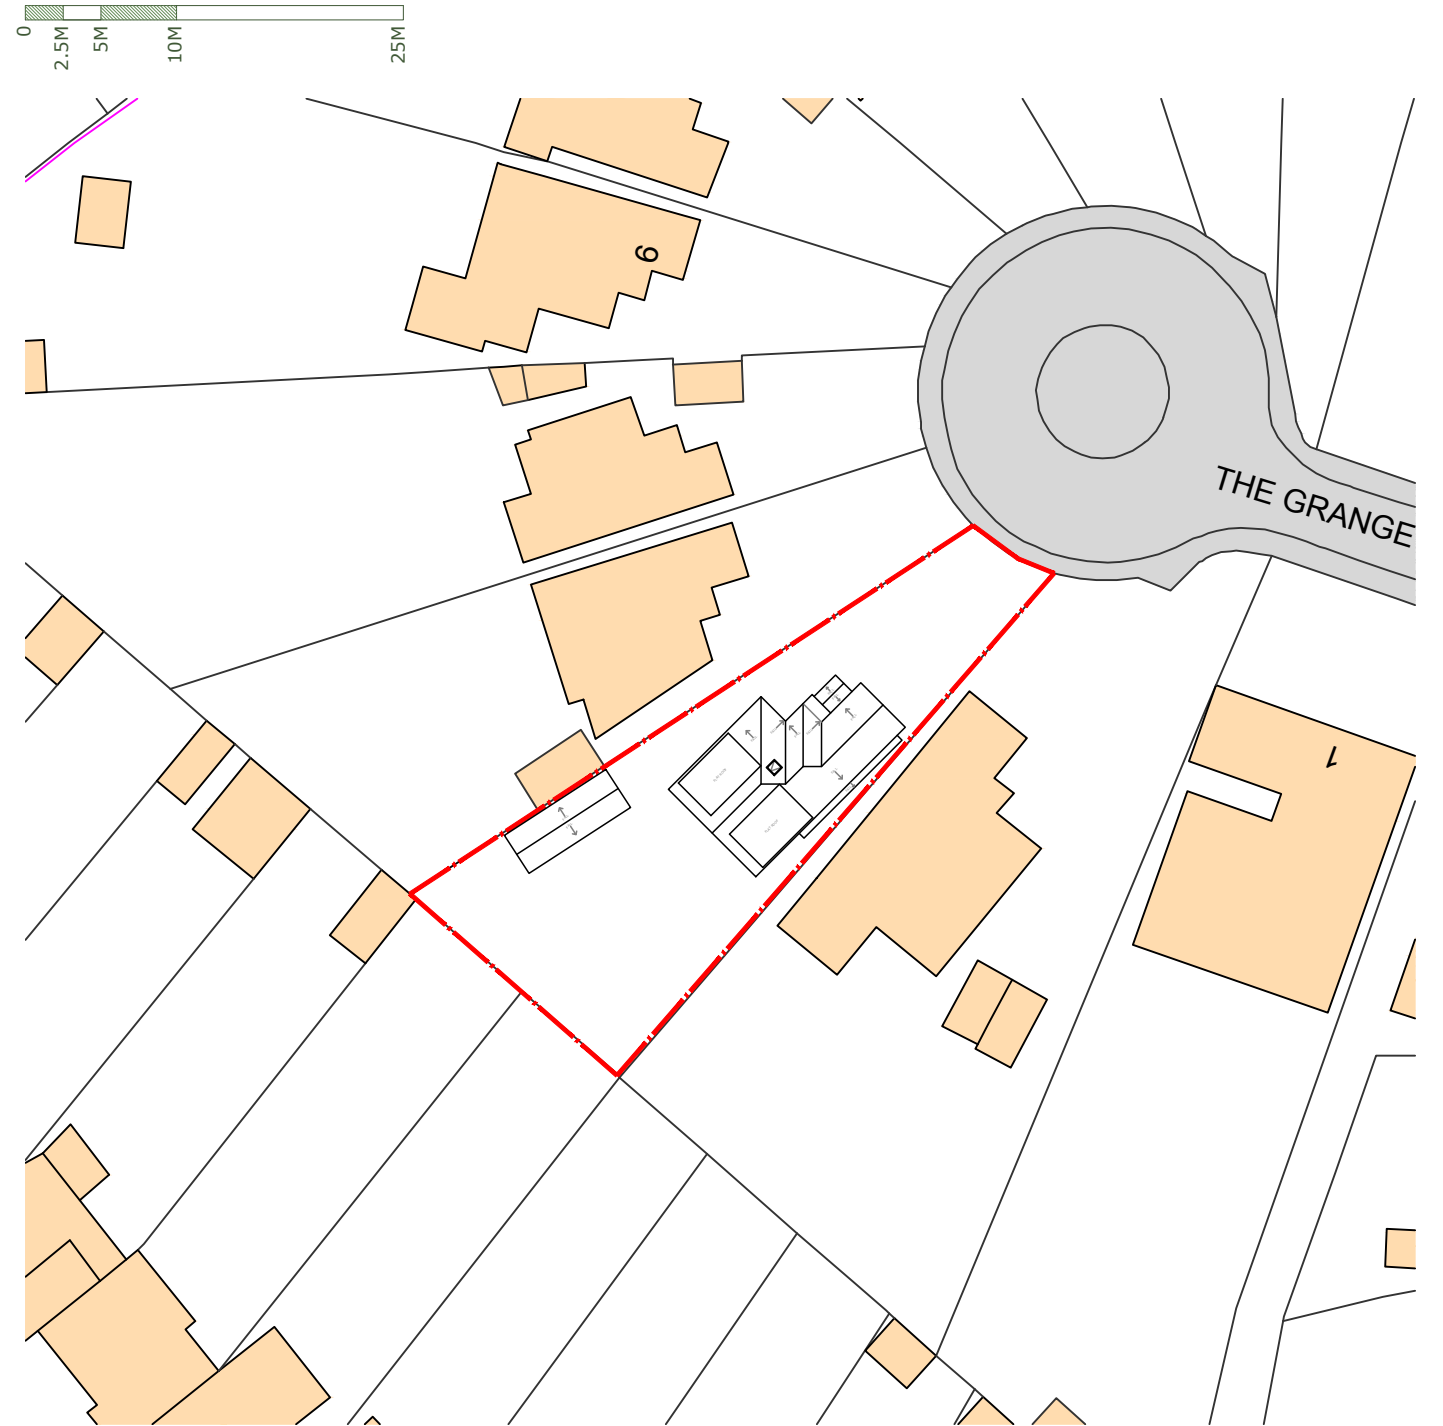

Ordnance Survey, (c) Crown Copyright 2020. All rights reserved. Licence number 100022432

LOCATION PLAN
SCALE: 1:1250

PROPOSED BLOCK PLAN
SCALE: 1:500