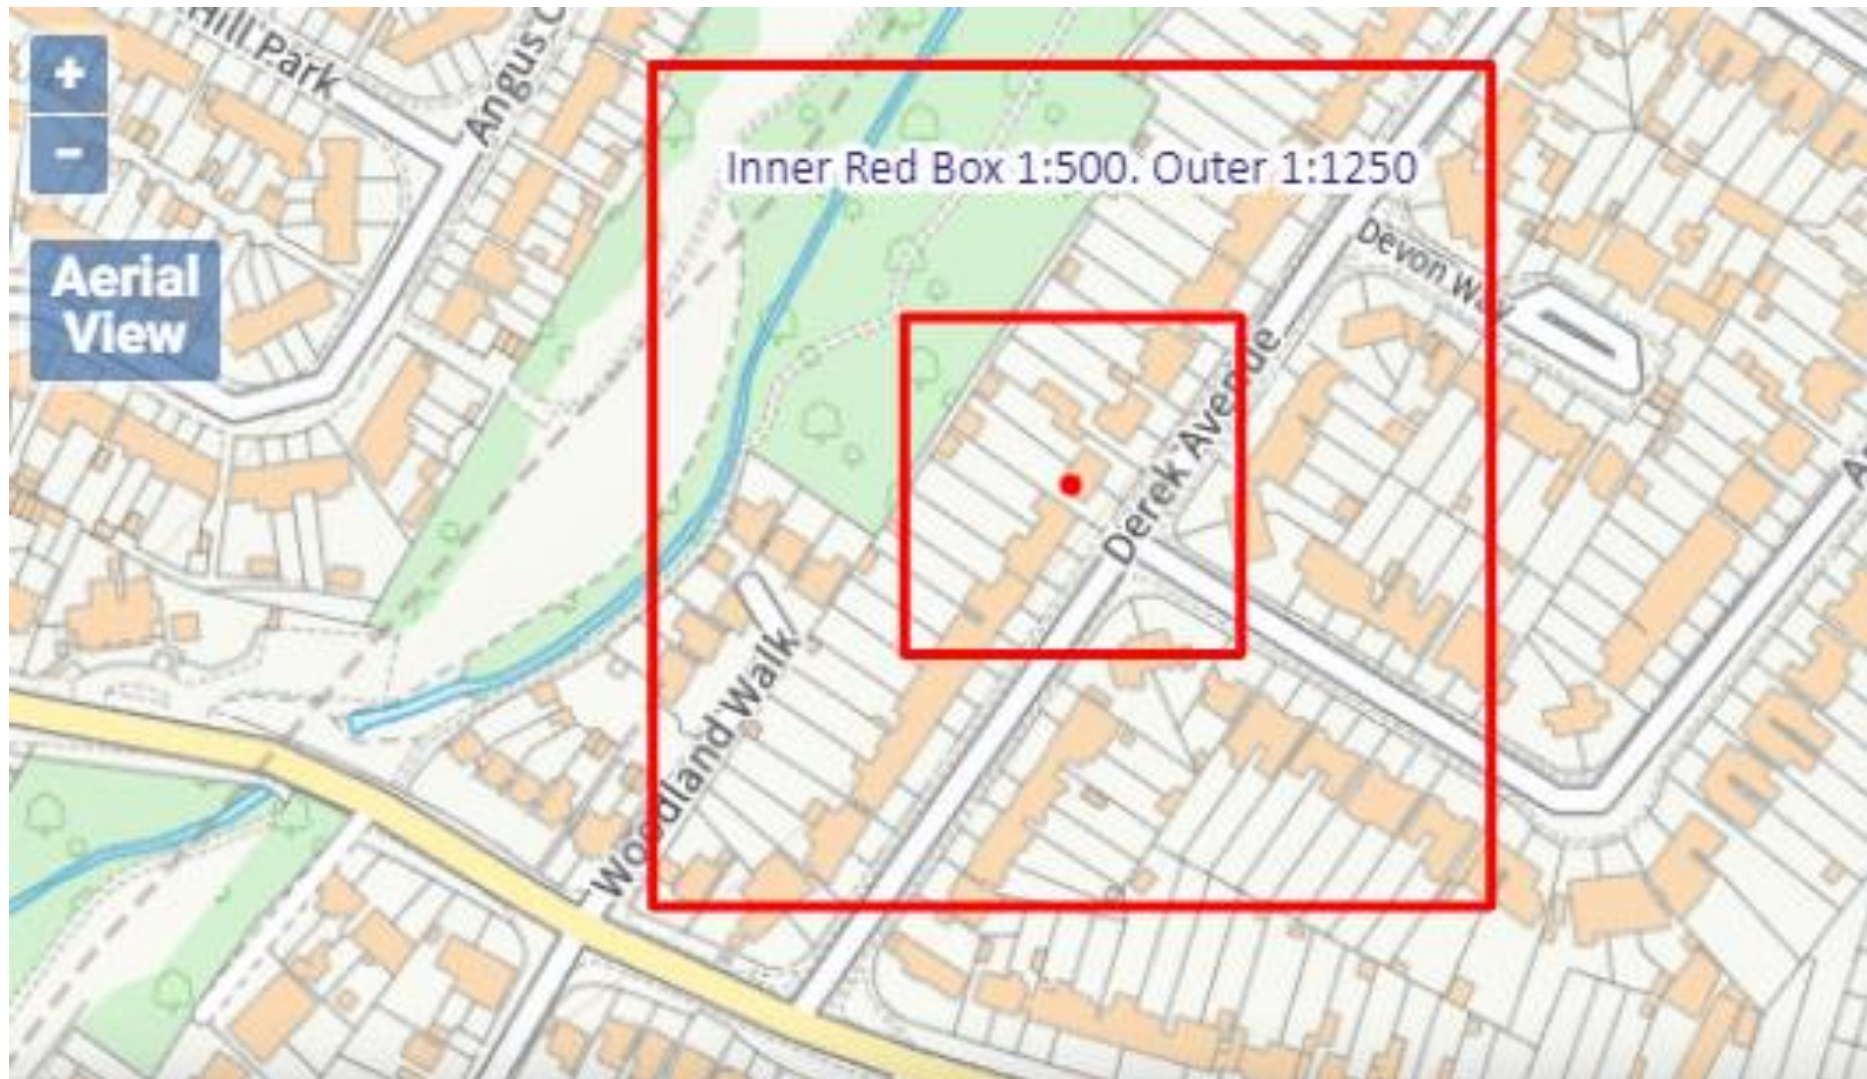

Site Block Plan

● 29 Derek Avenue, KT19 9HP