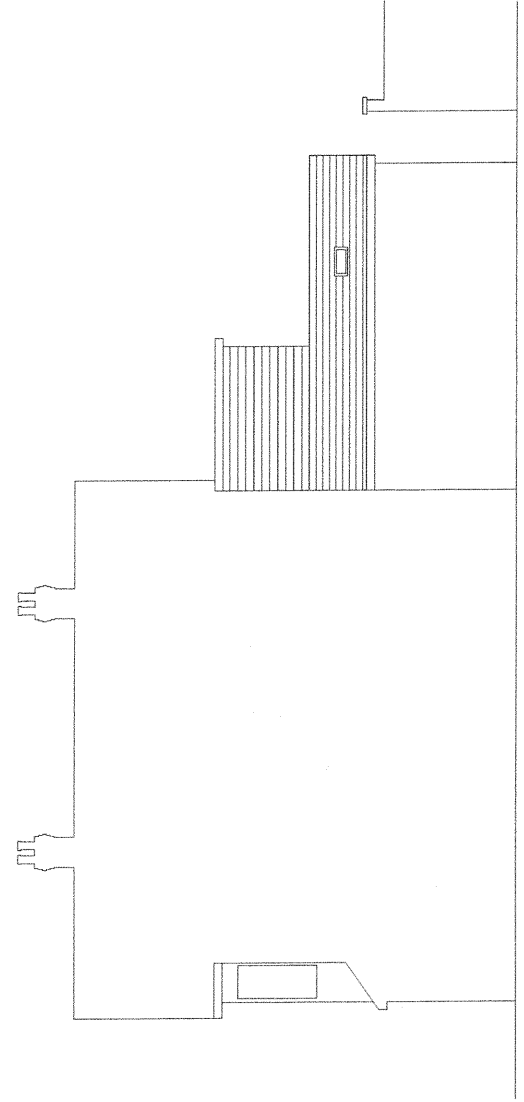

PROPOSED SOUTH EAST ELEVATION

PROPOSED SOUTH WEST ELEVATION

PROPOSED NORTH WEST ELEVATION

RICHARDS DESIGN SERVICES
 47 WOODMERE AVENUE,
 SURREY, CROYDON,
 SURREY CR9 7PL. TEL:029-8856-3063

CLIENT Mrs.J.Horrigal	SITE ADDRESS 35 Briarwood Road, Stoneleigh, Surrey KT17 2LX	PROJECT Single-storey rear extension	DRAWING Proposed elevations	DRWG.NO. RR/JH/6/2022	SCALE 1:100	DRAWN BY R.C.Richards January 2022
--------------------------	--	---	--------------------------------	--------------------------	----------------	--