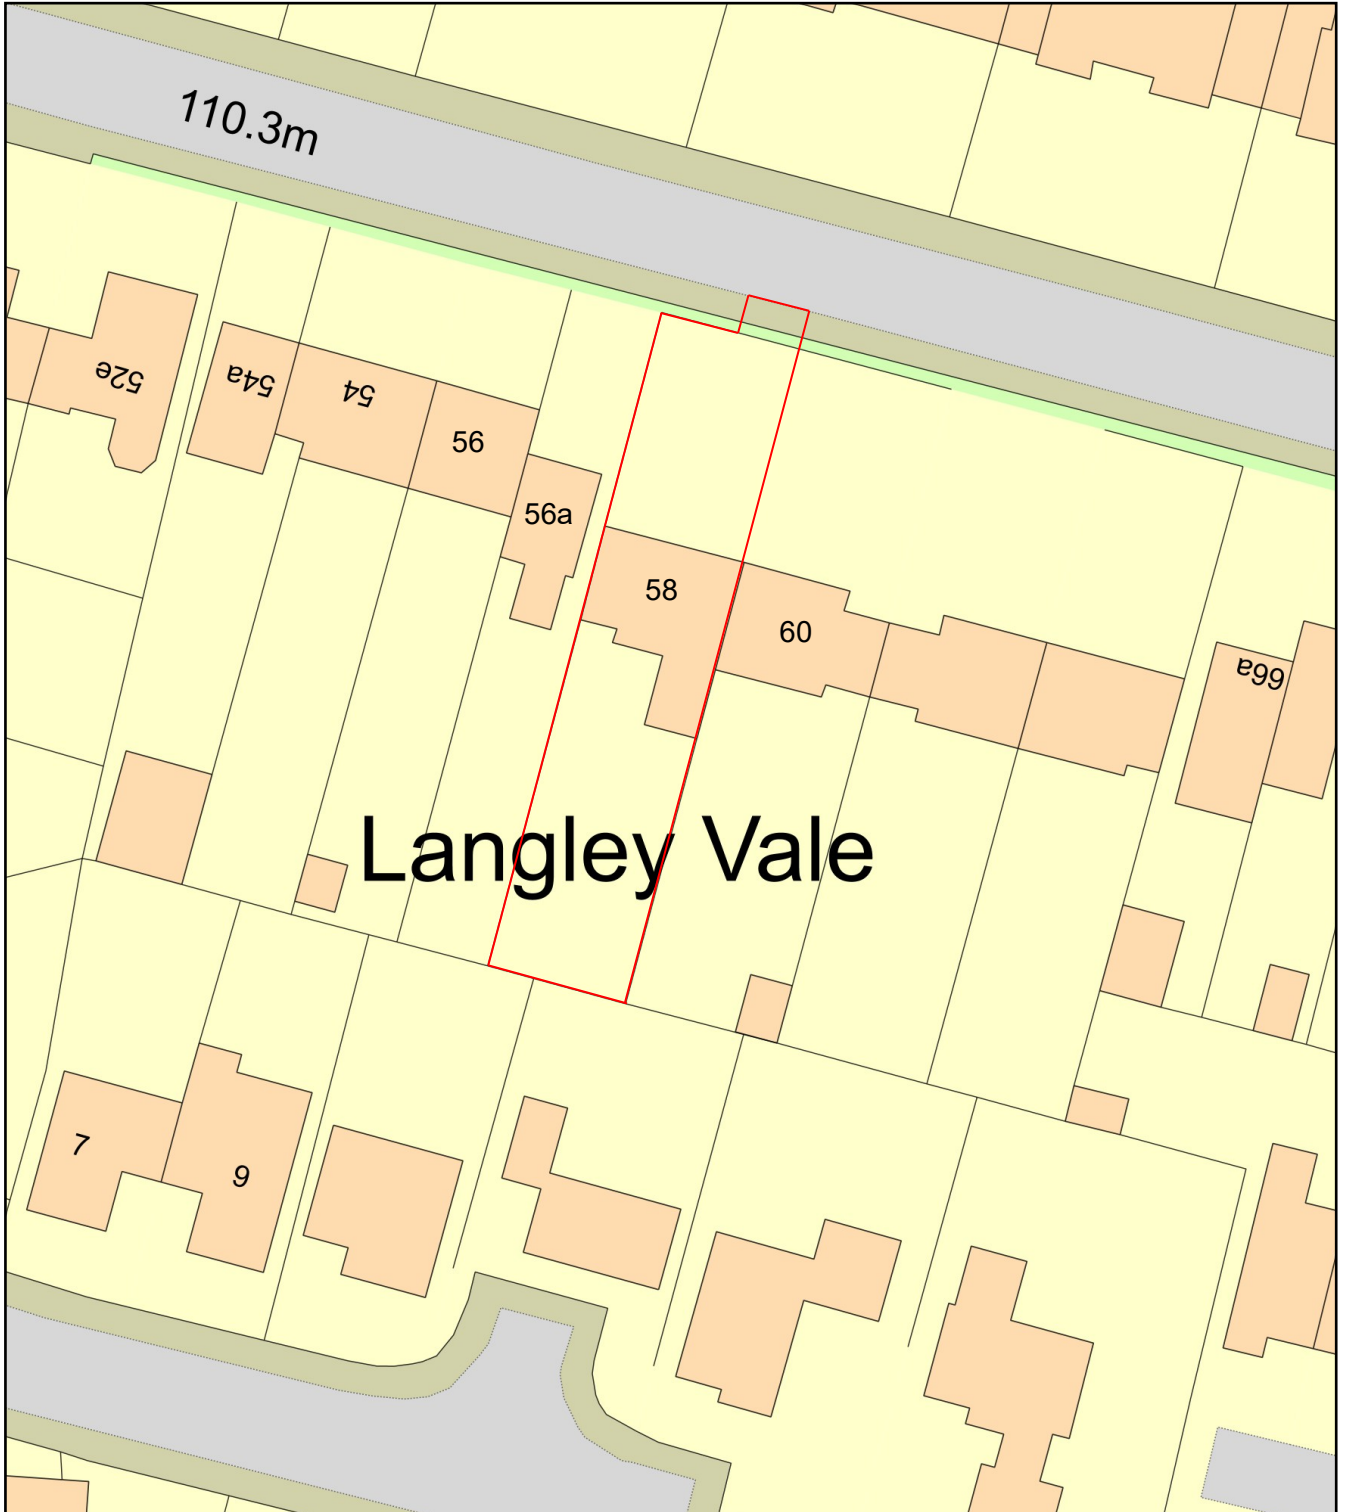

58 Beaconsfield Road (Block Plan)

Plan Produced for: Ciara Saridis

Date Produced: 05 Jan 2022

Plan Reference Number: TQRQM22005193412341

Scale: 1:500 @ A4