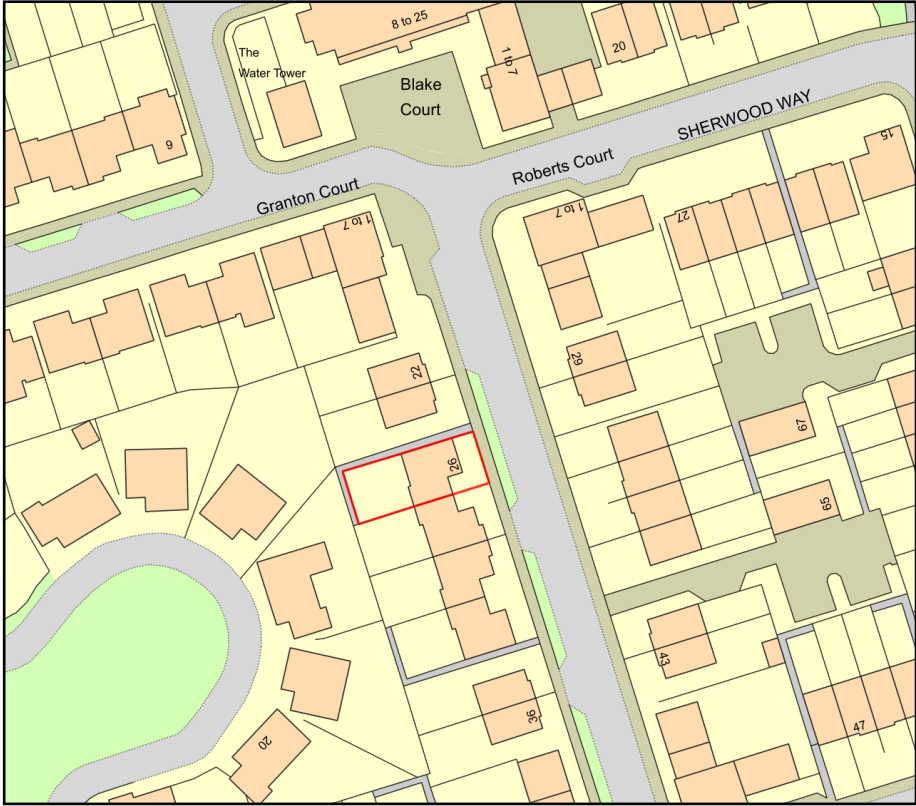

26 Sherwood Way - Location Plan

Plan Produced for: 26 Sherwood Way
Date Produced: 03 Jan 2022
Plan Reference Number: TQRQM22003130340521
Scale: 1:1250 @ A4