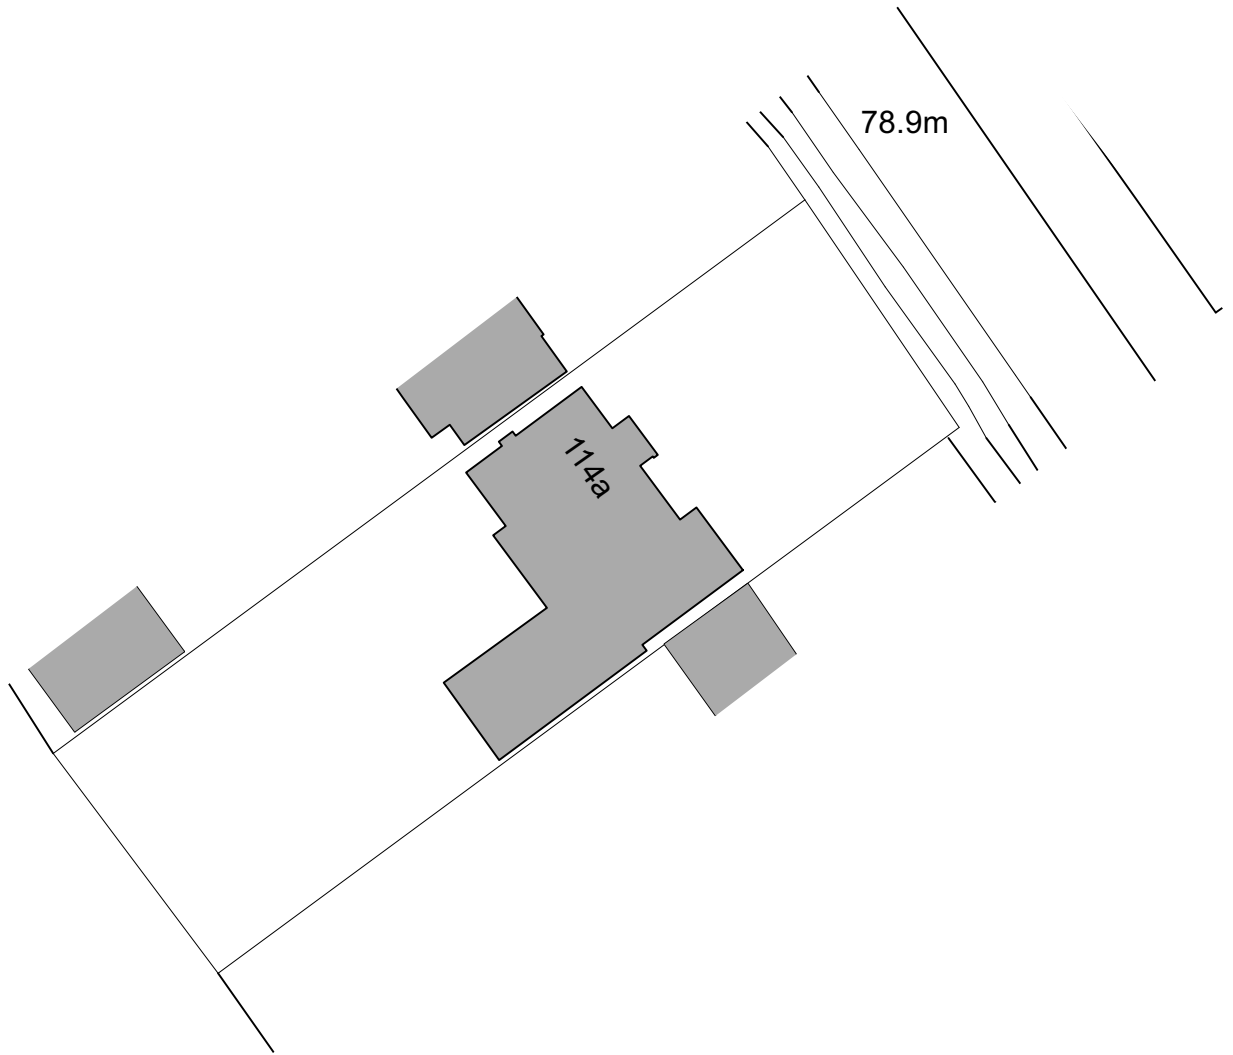

Revision notes:

01 **Block Plan**
Scale: 1:500

Ordnance Survey, (c) Crown Copyright 2021. All rights reserved. Licence number 100022432

ara
ARCHITECTS

Paper Mews Place
290-292 High Street
Dorking RH4 1QT
01306 877979
office@araarchitects.co.uk
www.araarchitects.co.uk

Project :	114a Reigate Road, Epson Surrey. KT17 3BX
Dwg Title :	Location & Block Plan
Dwg No :	3072 / P-002
Scale :	1: 500 & 1250 @ A3
Date :	November 2021

Plot date 14th January 2022 Do not scale. Contractors must verify all dimensions on site before commencing any work
The drawing must not be disclosed without any authority. The copyright of this drawing is reserved