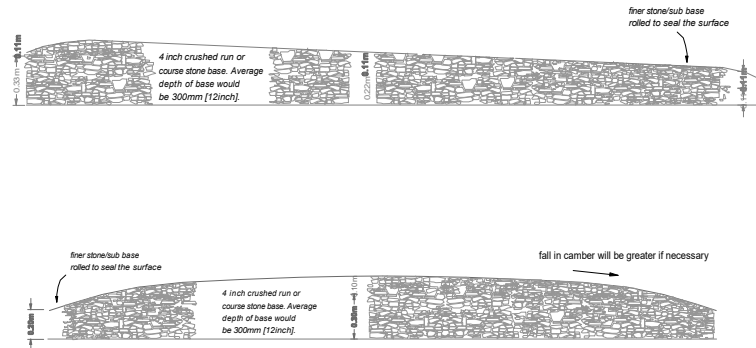

BUSINESS NAME: Sam Carey, Mathafarn, Llanwrin, Machynlleth, Powys. SY20 8QJ

CROSS SECTION TRACKS - SCALE: 1:50

DATE: 13/01/2022

### CROSS SECTION OF TRACKS

1. The track will follow the level of the current land.
2. The only change in levels will be the depth of the cambered stone track.