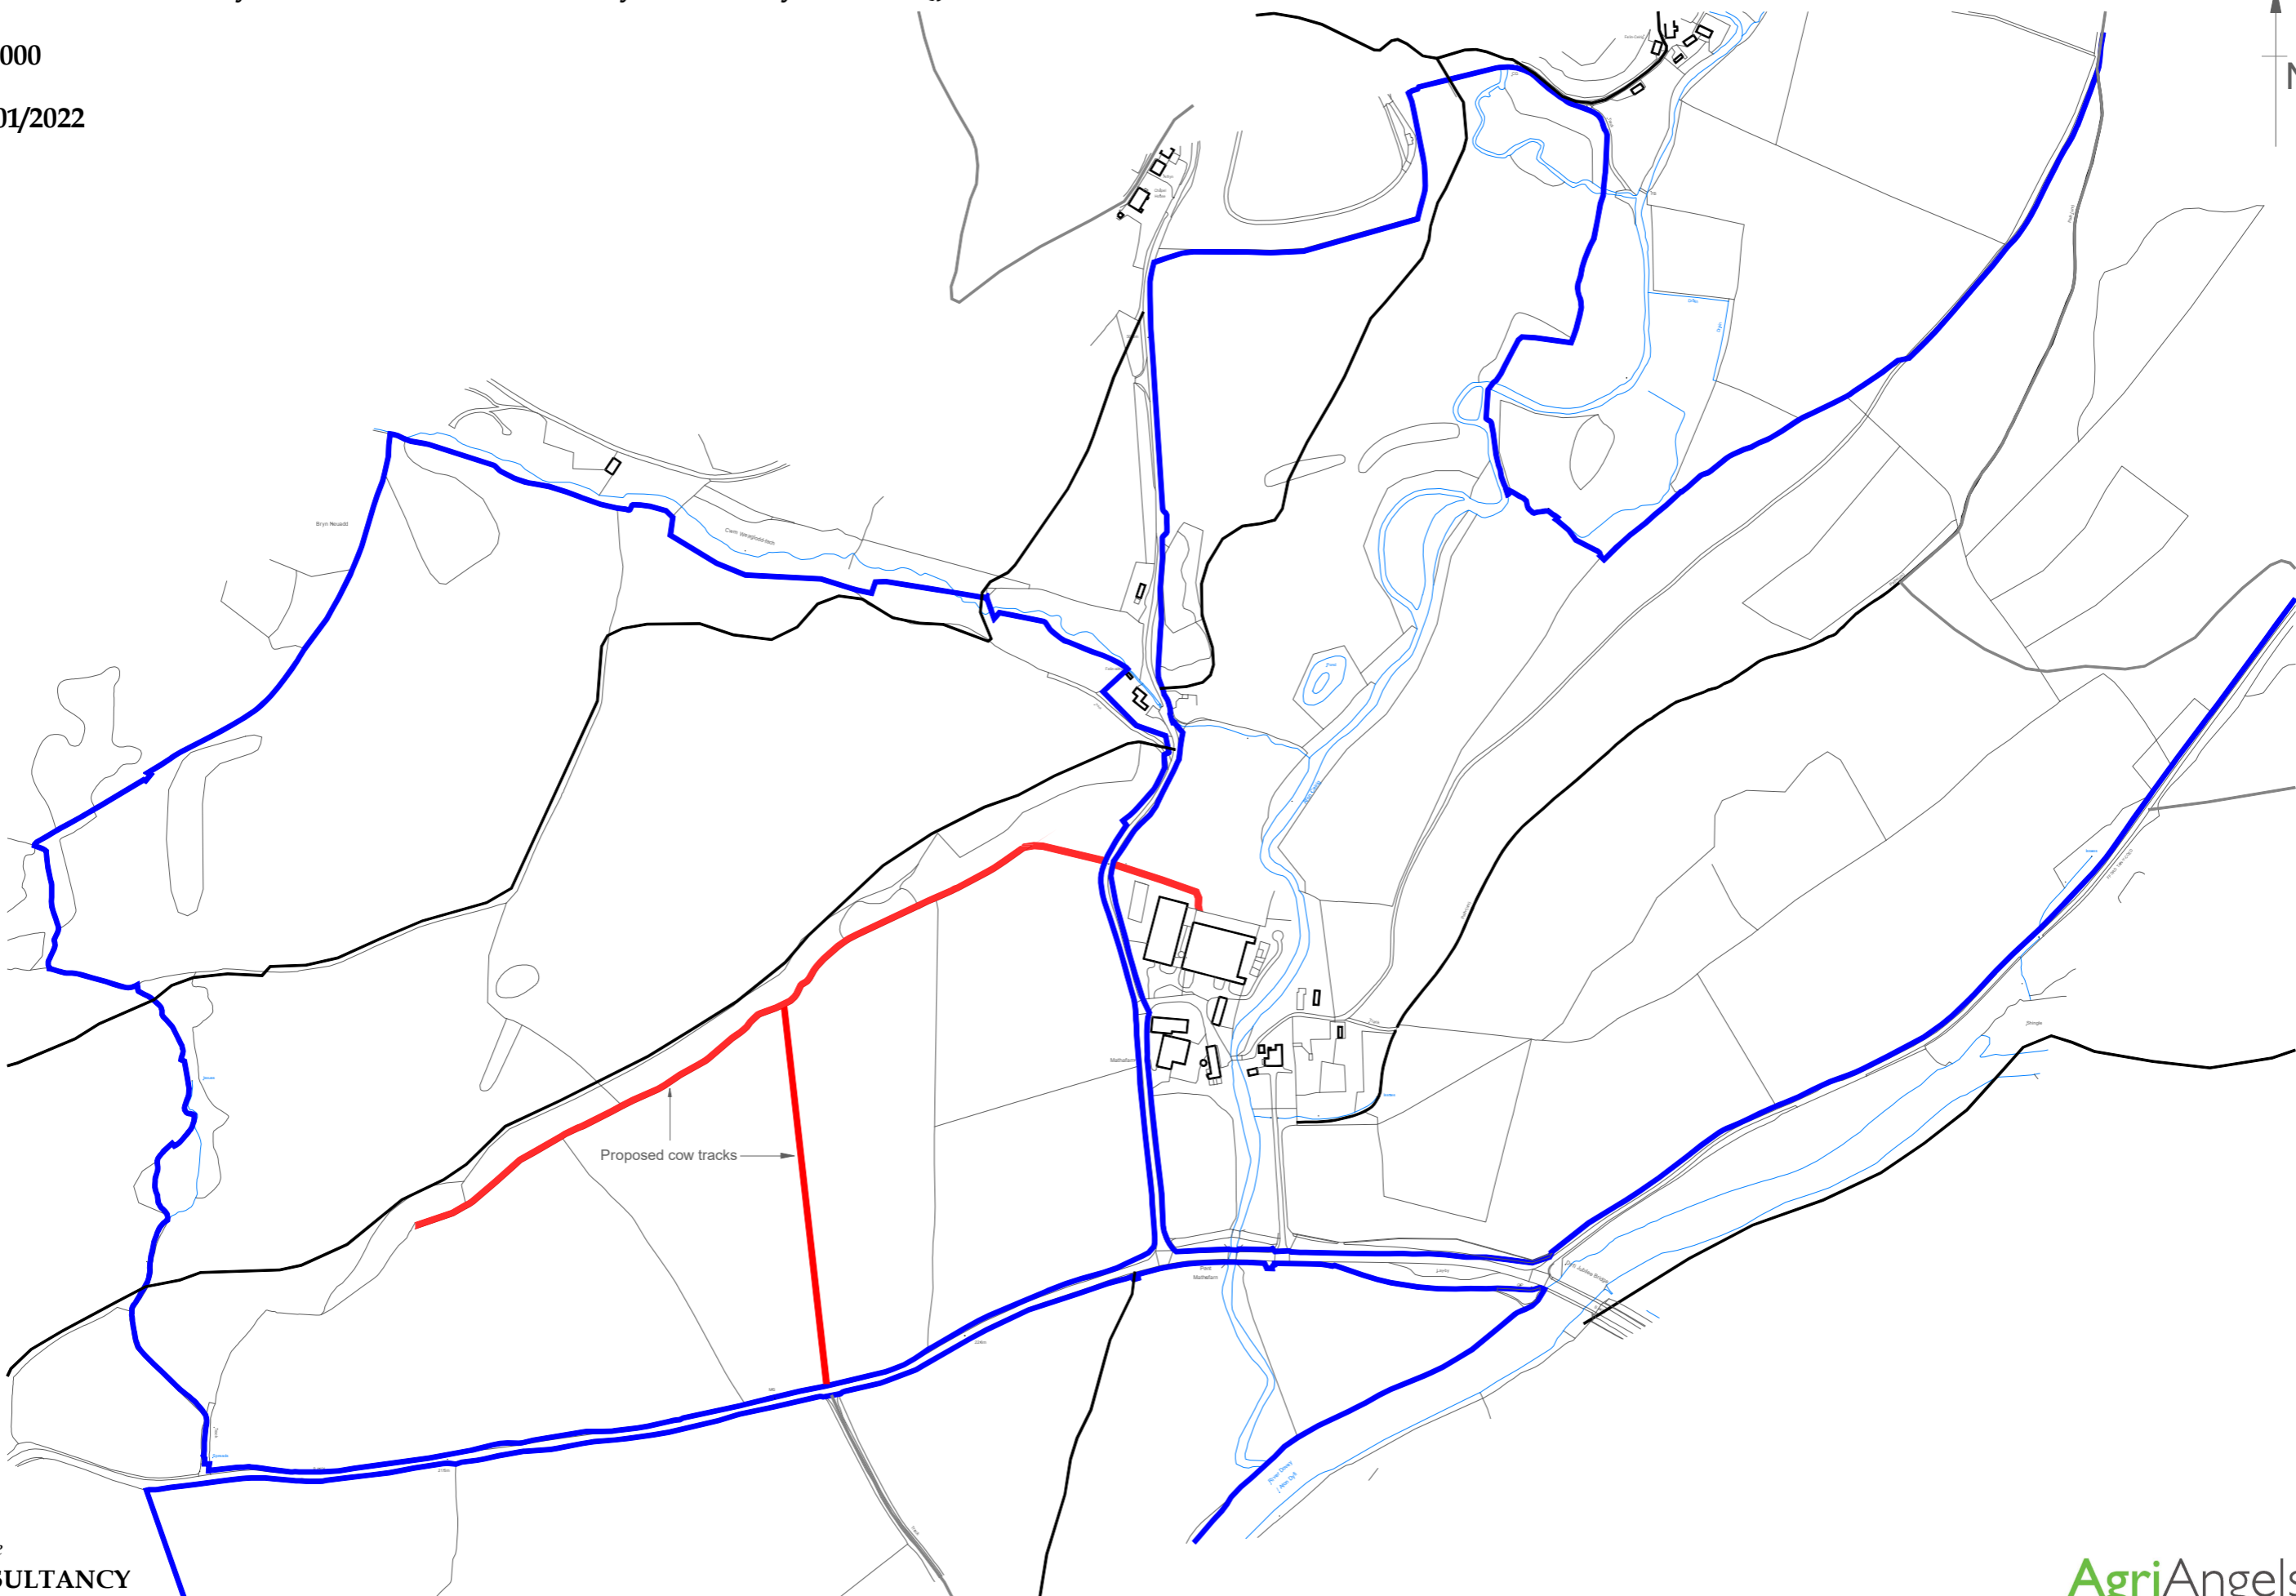

BUSINESS NAME: Sam Carey, Mathafarn, Llanwrin, Machynlleth, Powys. SY20 8QJ

SCALE: 1:5000

DATE: 13/01/2022

Proposed cow tracks