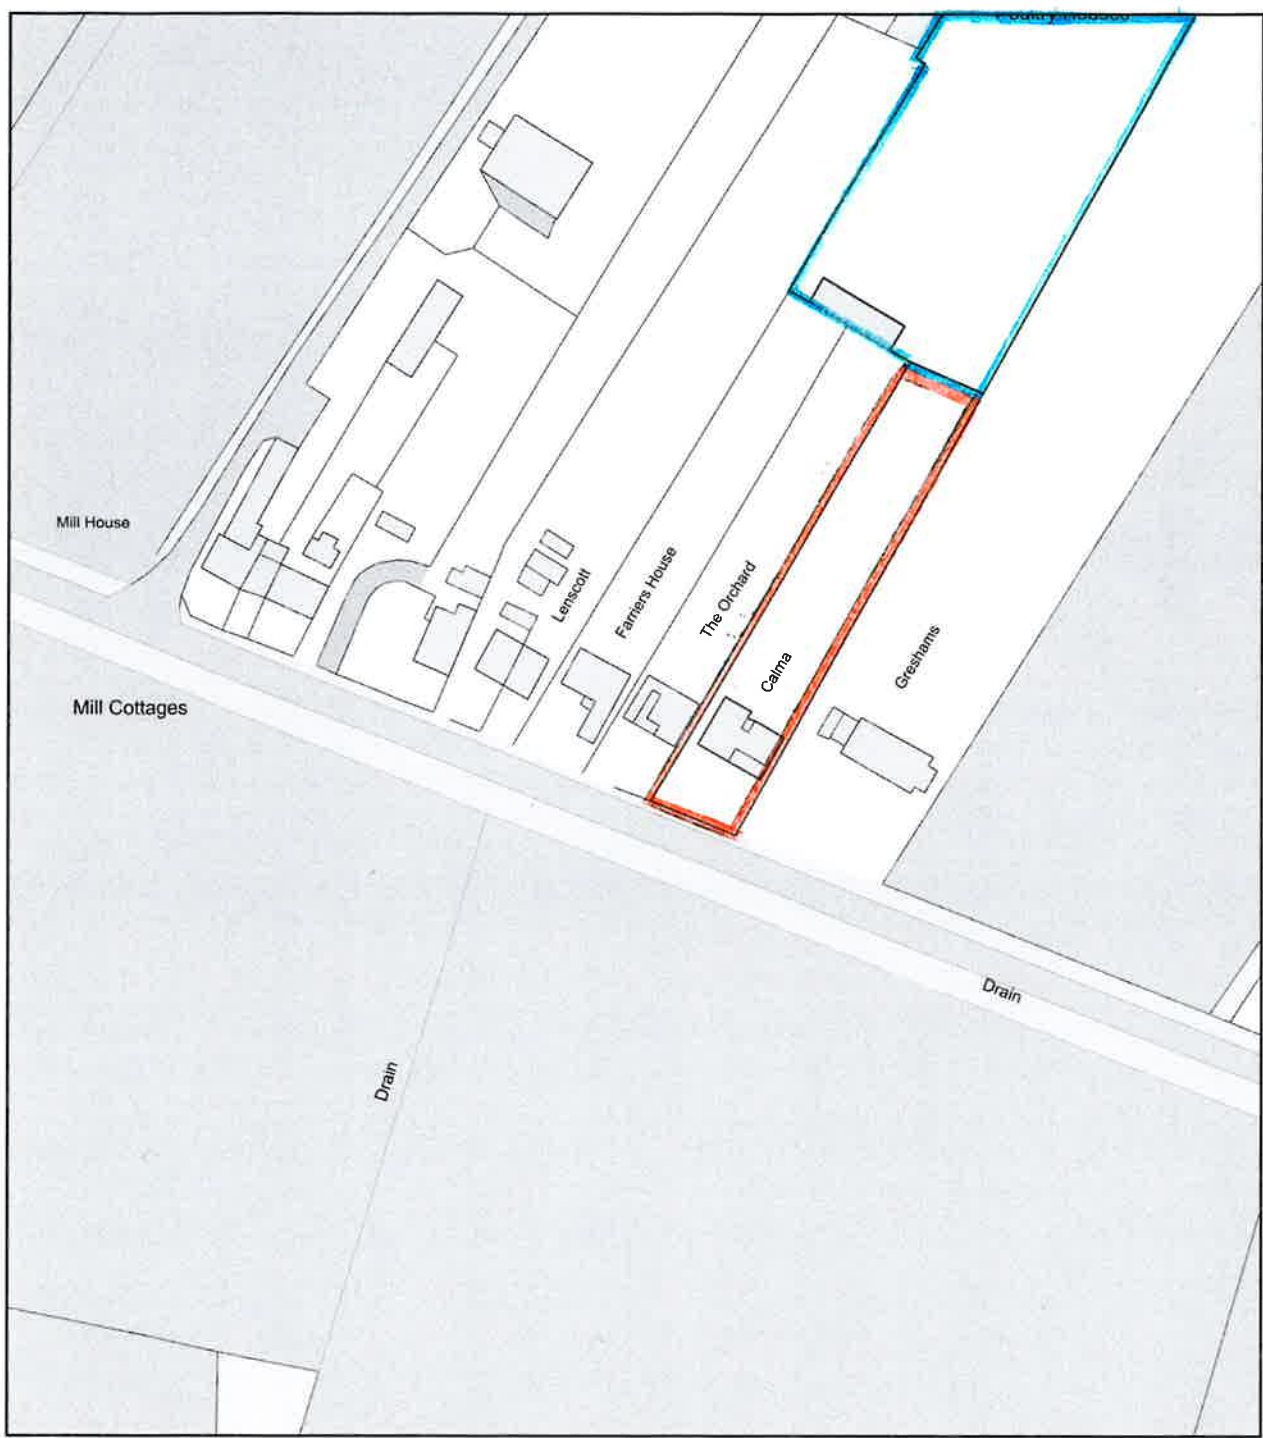

Calma, Mile Road, Carleton Rode, NR16 1NE

Plan Produced for: Stephen Shires  
Date Produced: 03 Feb 2022  
Plan Reference Number: TQRQM22034113131241  
Scale: 1:1250 @ A4