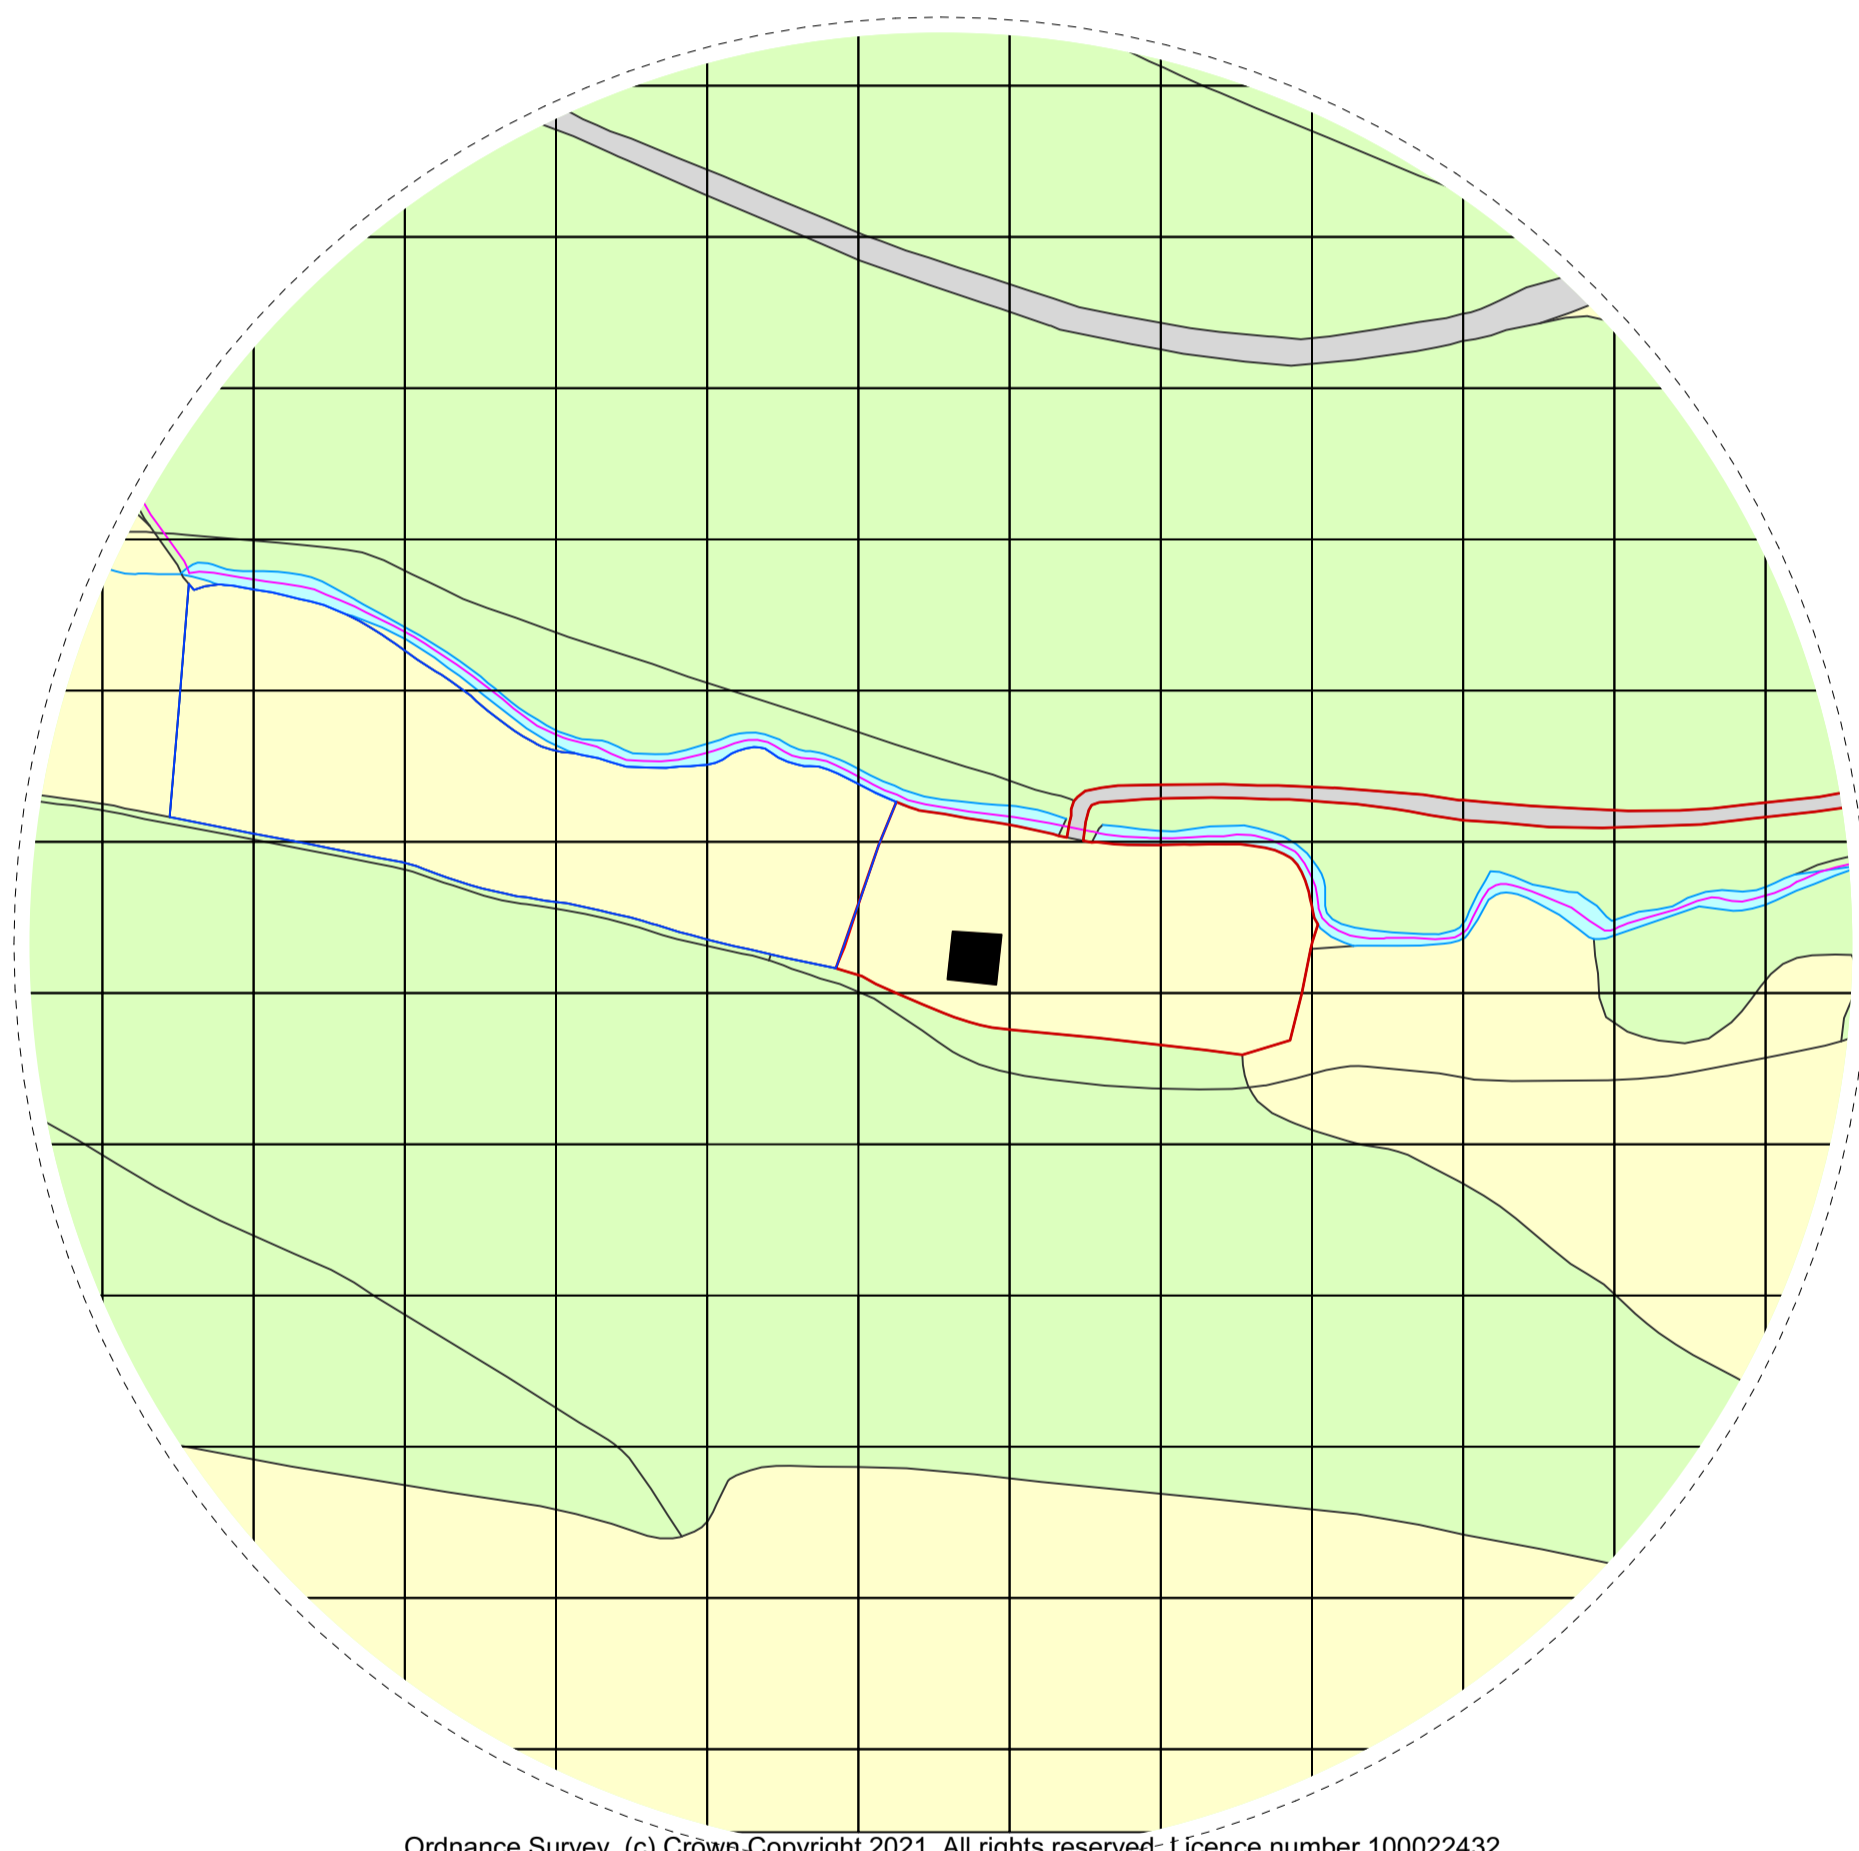

DESCRIPTION: Map crop expanded to show license code added to view.
 DATE: 08.02.22
 REV: B

Ordnance Survey, (c) Crown Copyright 2021. All rights reserved: Licence number 100022432

SITE LOCATION PLAN 0 20 40 60 80 100 M
 1:1250 @ A1

DWG No: 1864 100
 Date: JANUARY 2022
 Rev: B
 Scale: 1:1250 @ A1
 Drawn by: FG
 Status: *PLANNING*
 Drawing title: **SITE LOCATION PLAN**