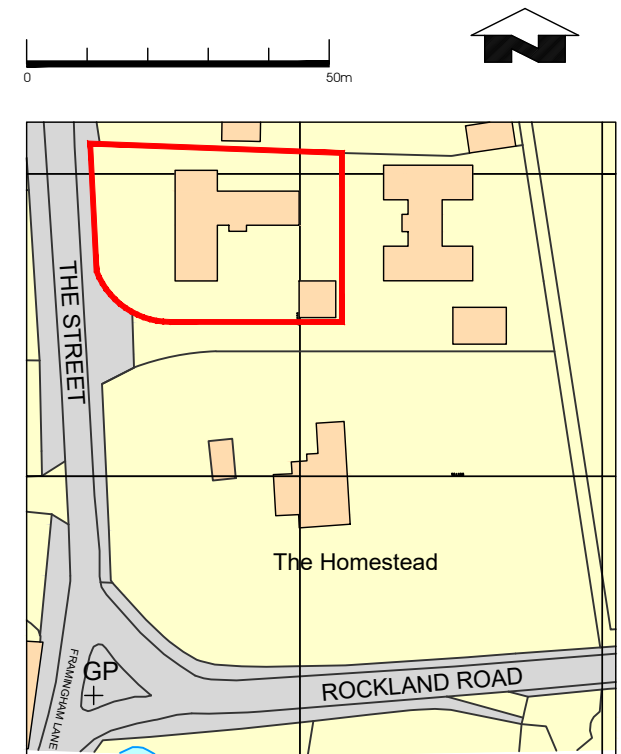

PROPOSED GARDEN ROOM

Ordnance Survey, (c) Crown Copyright 2020. All rights reserved. Licence number 100022432

Proposed Site Location Plan 1:1250 @A3

Ordnance Survey, (c) Crown Copyright 2020. All rights reserved. Licence number 100022432

Proposed Site Block Plan 1:500 @A3