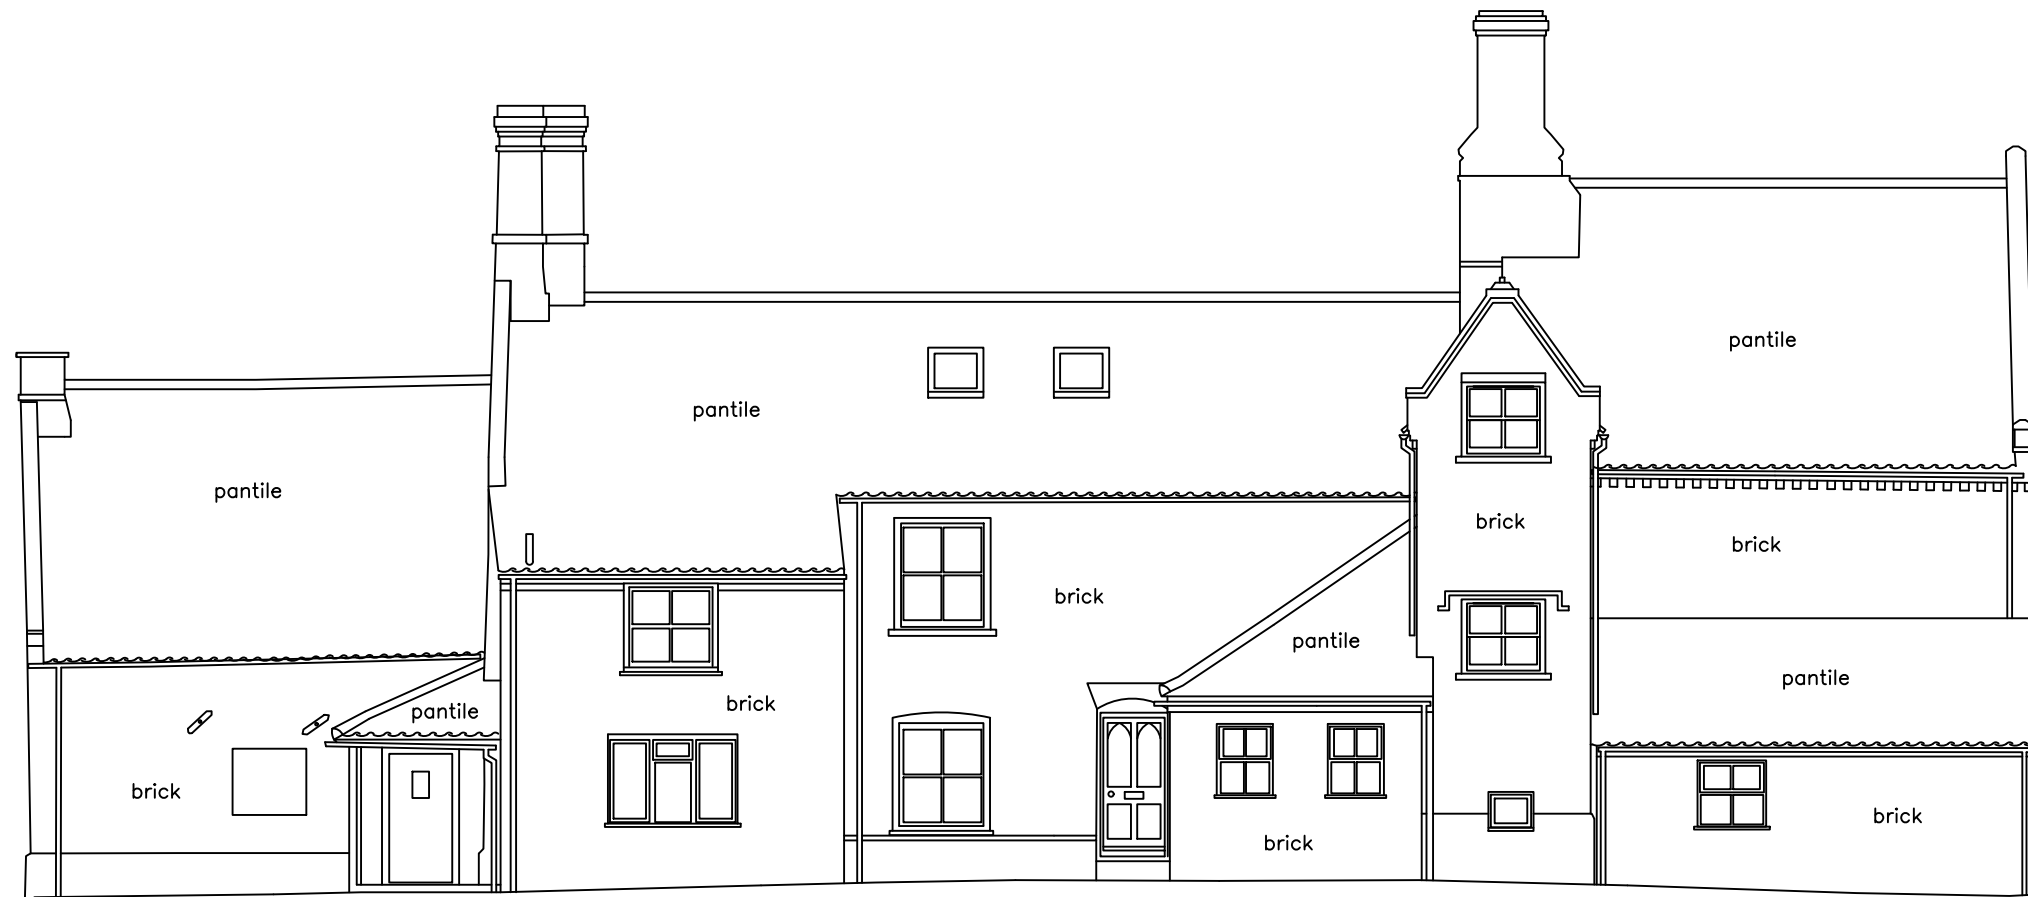

DO NOT SCALE FROM THIS DRAWING

REAR (NORTH) ELEVATION

annahigh • Historic Building Surveying •		Drawing title: MANOR FARMHOUSE, CHURCH ROAD, BRANDON PARVA	
Longwater House, John Hymn Way, Norwich NR5 0AF T. 01603 531700		EXISTING NORTH ELEVATION	
Date January 2020	Status	Scale 1:100 @ A3	Drawing No. 21-368-03