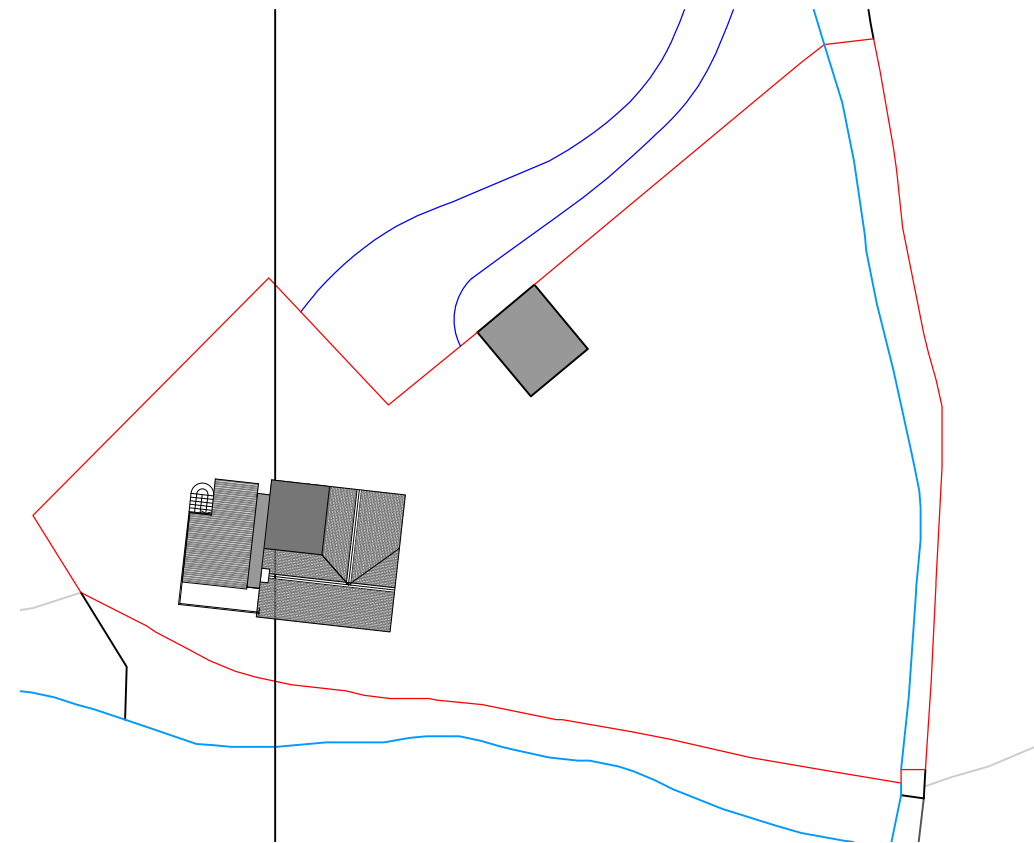

Existing

Proposed

Scale bar 1:500

1:500  
**Site Plan**

Date: **14|10|21**  
Drawn by: **S.BATES**

REV. NO.

# Existing The Net House

Clyro | Powys HR3 5RS  
For Cobbold

© CO2 Architects. 2021  
**TNH 002**