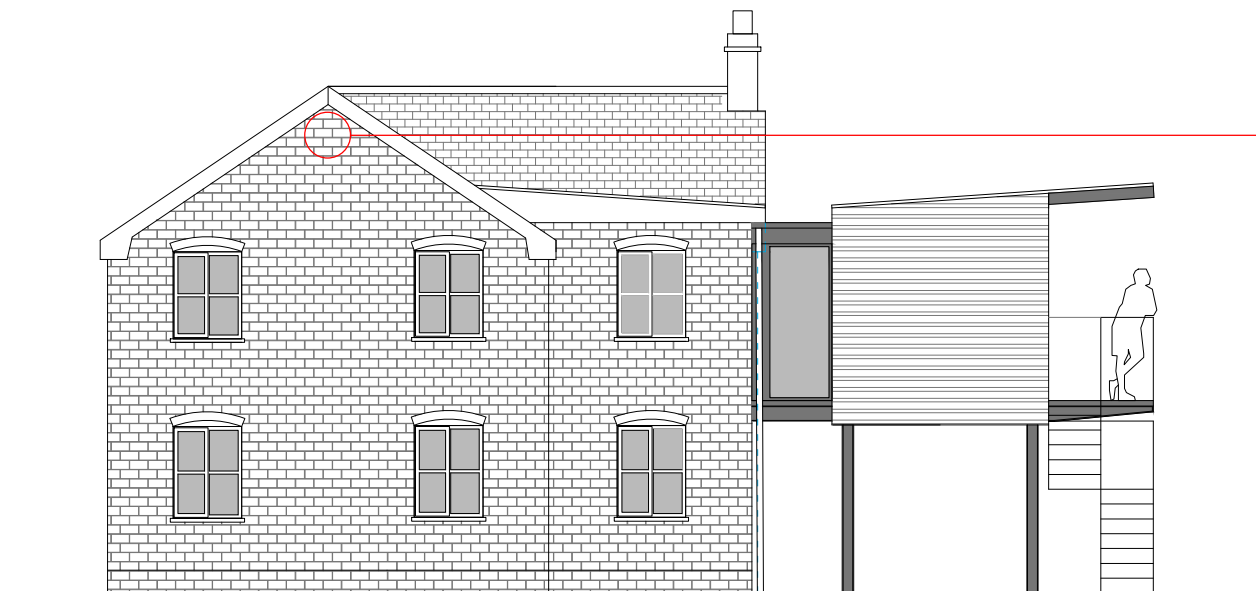

Beaumaris Bat Shelter

1:100
South Elevation

Sparrow Terrace

1:100
North Elevation

Scale bar 1:100

Date: 14|10|21
 Drawn by: S.BATES

REV. NO. H