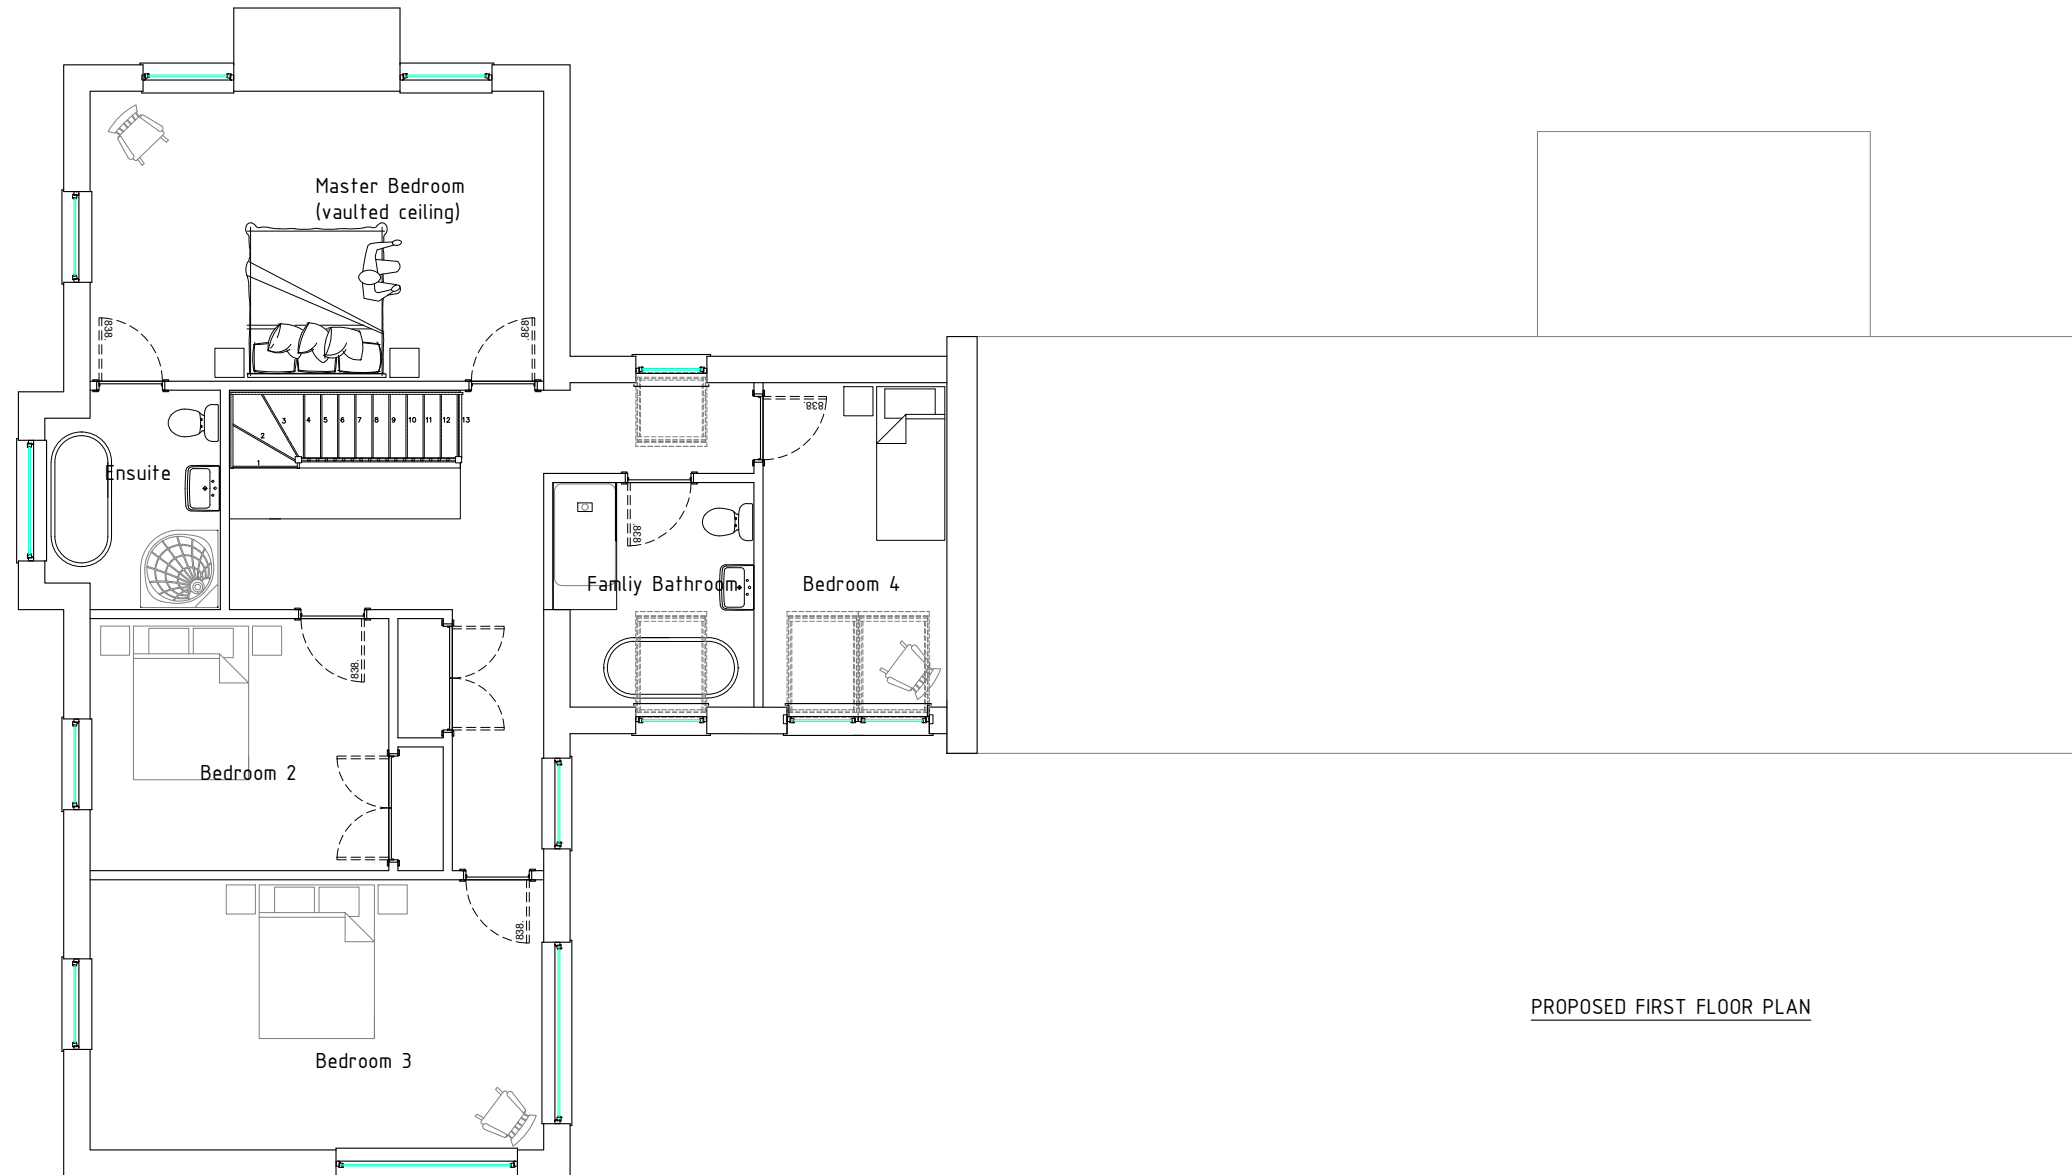

CLIENT
Huw Howells

PROJECT
Replacement Dwelling

Aberaunant
Llanerfyl

DRAWING TITLE
PROPOSED FIRST FLOOR PLAN

SCALE
1/100 @ A3

DRAWING NUMBER
HLS01.1.3.06

REVISION

DATE
MAY 2021

SIGNATURE
JEE

PROPOSED FIRST FLOOR PLAN