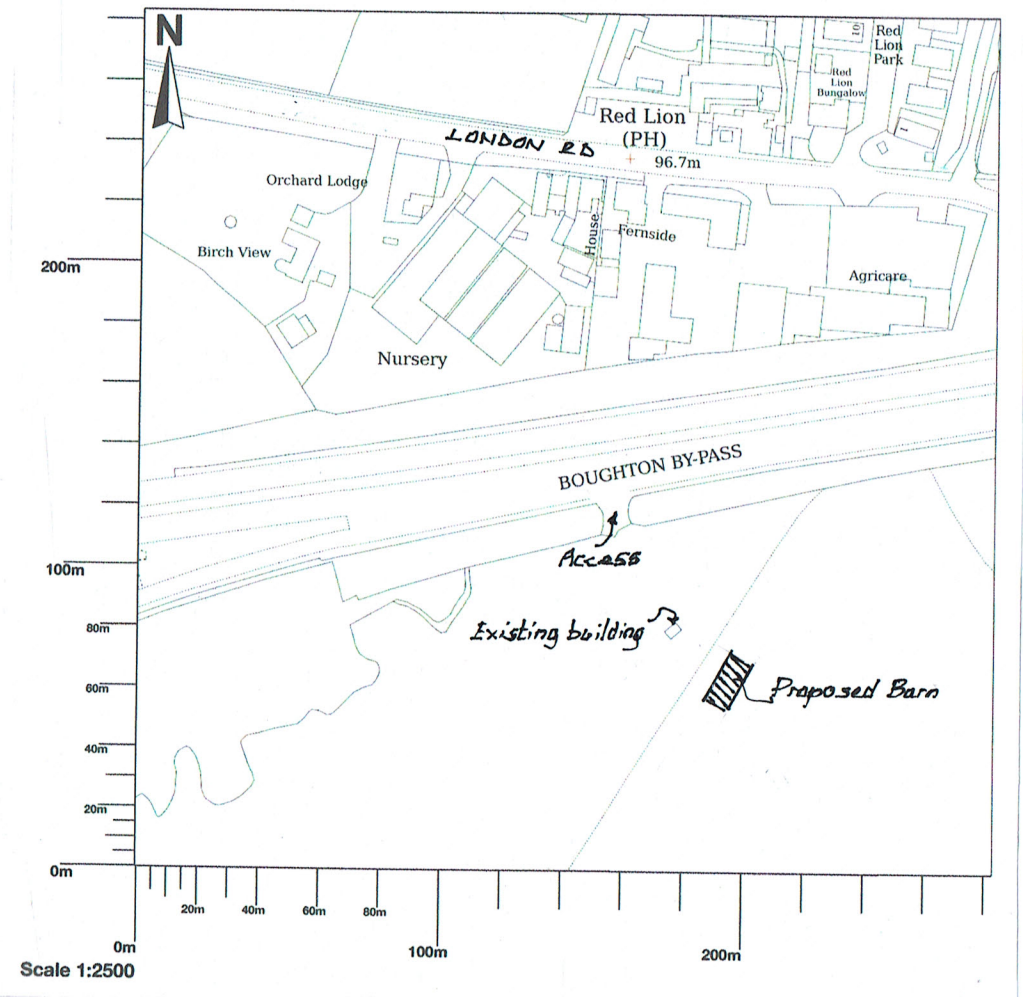

SITE PLAN edged in red.

LOCATION PLAN

PROPOSED STORAGE BARN
 Brotherhood Wood / Poundfall Wood,
 off A2 Boughton By-Pass, Dunkirk, ME13 9LN
 for
 Ms. Roseann Sheridan.
 Location & Site Plan
 Drawing No. RS/22/01