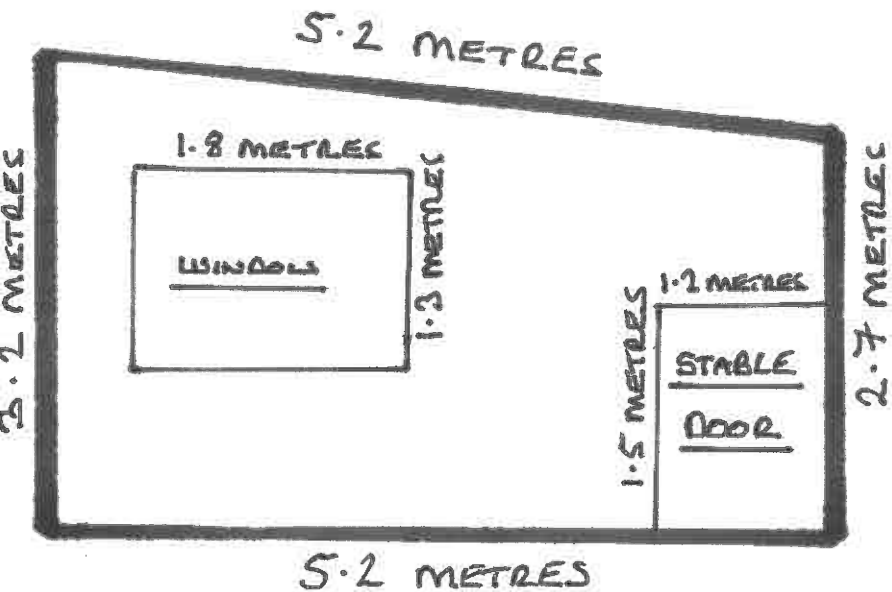

BRYN Y GARTH

- REFERENCE: 22/0080/FUL

SCALE: 2cm = 1metre

EAST ELEVATION

SOUTH ELEVATION