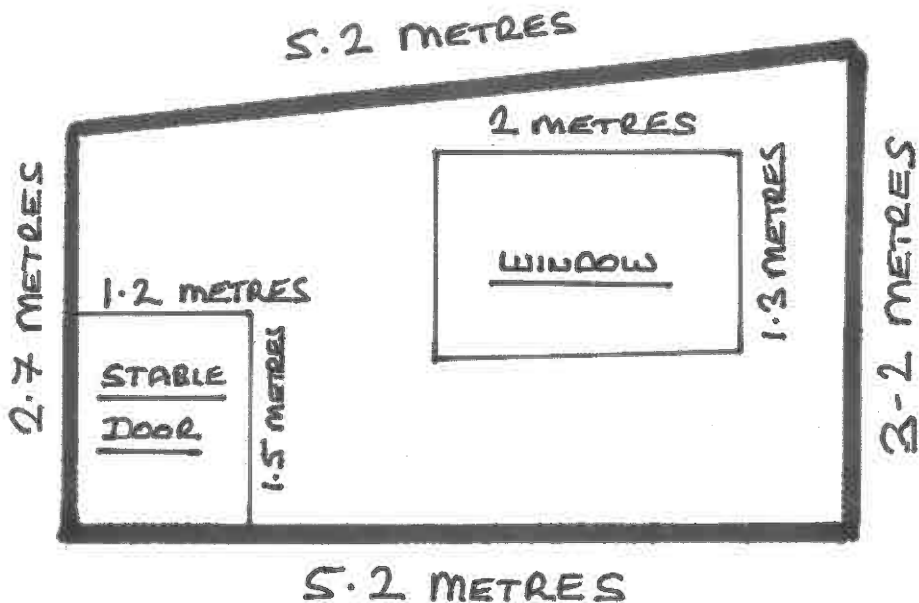

BRYN Y GARTH

- REFERENCE: 22/0080/FUL

SCALE: 2cm = 1metre

WEST ELEVATION

NORTH ELEVATION