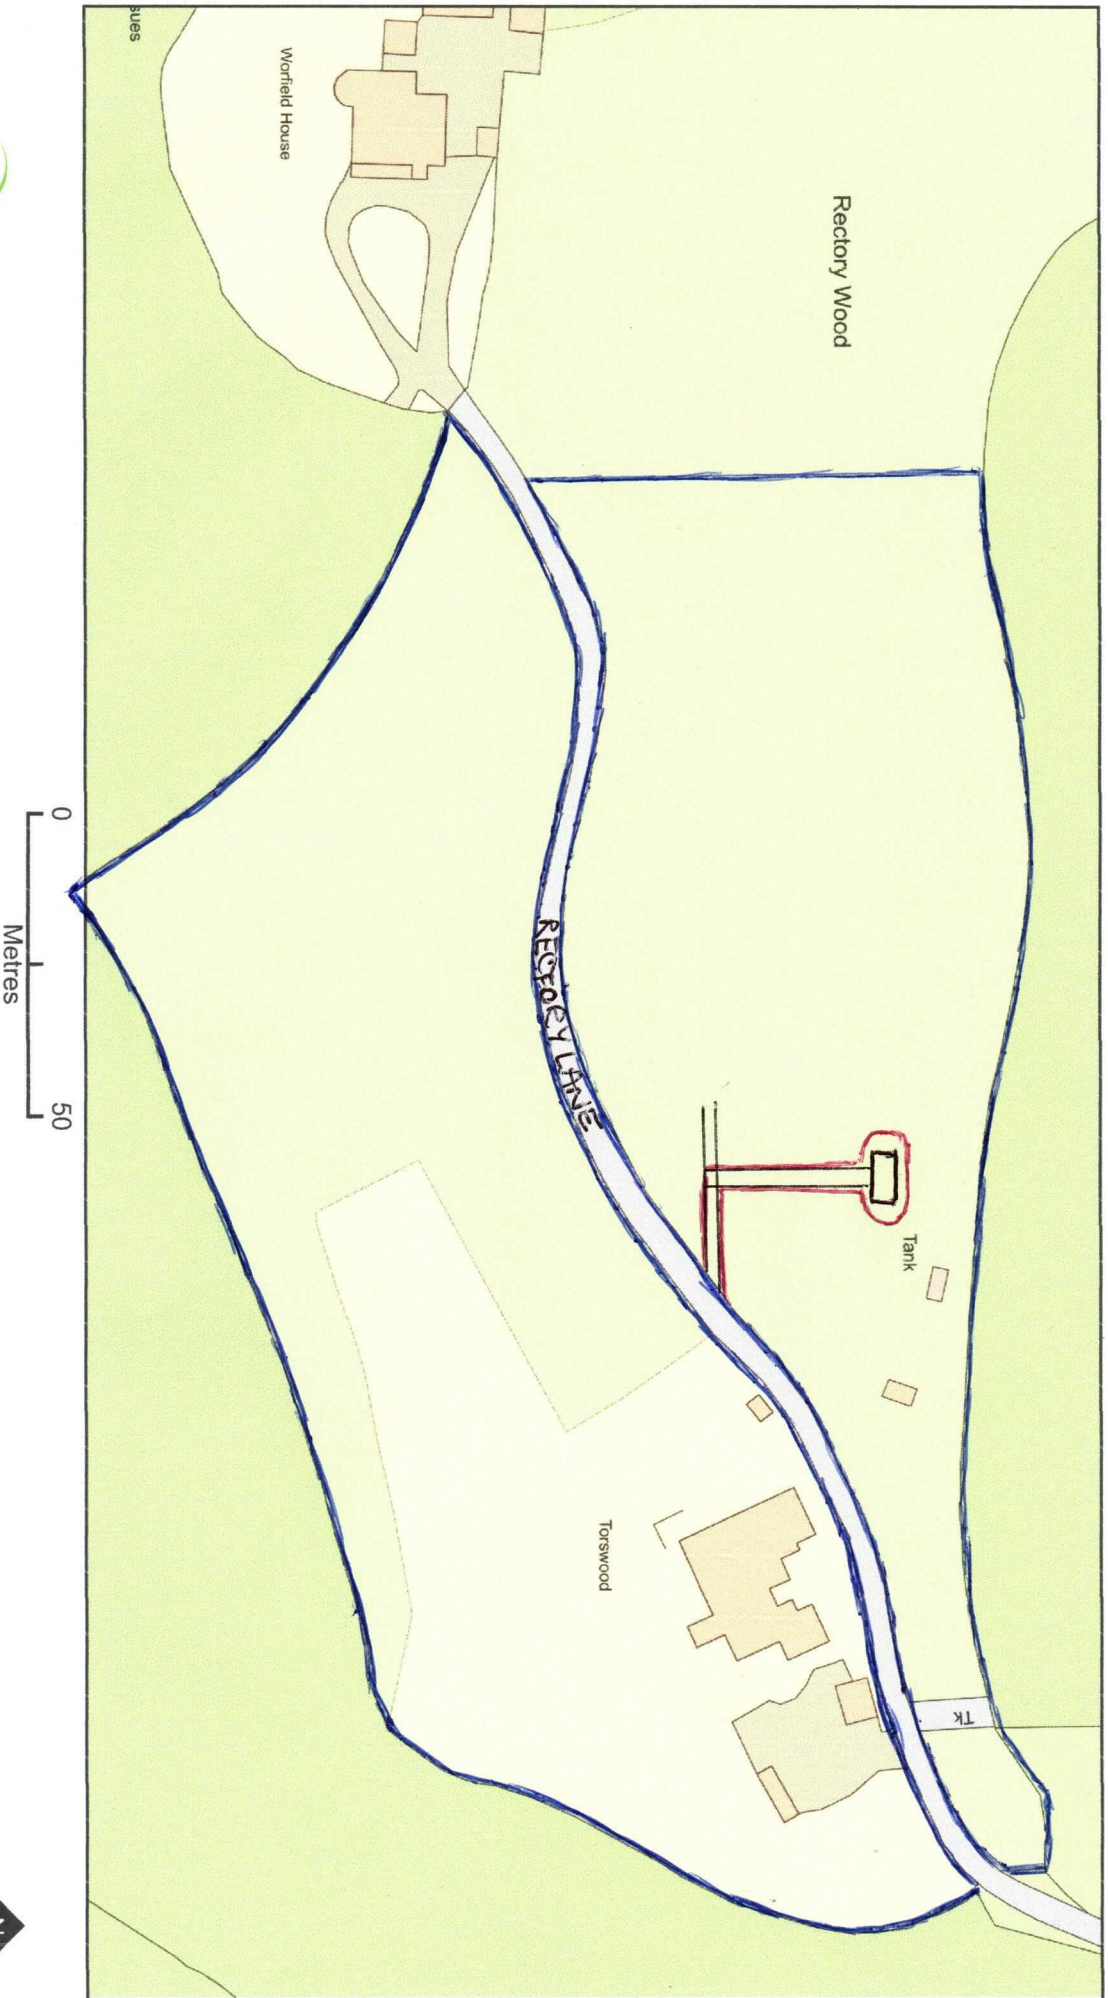

# TORSWOOD LOCATION PLAN

ReQuest a Plan

Plan Produced for: **David Staff**

Date Produced: 08 Feb 2022

Plan Reference Number: TORQM22039111121087

Scale: 1:1250 @ A4

© Crown copyright and database rights 2021 OS 100042766