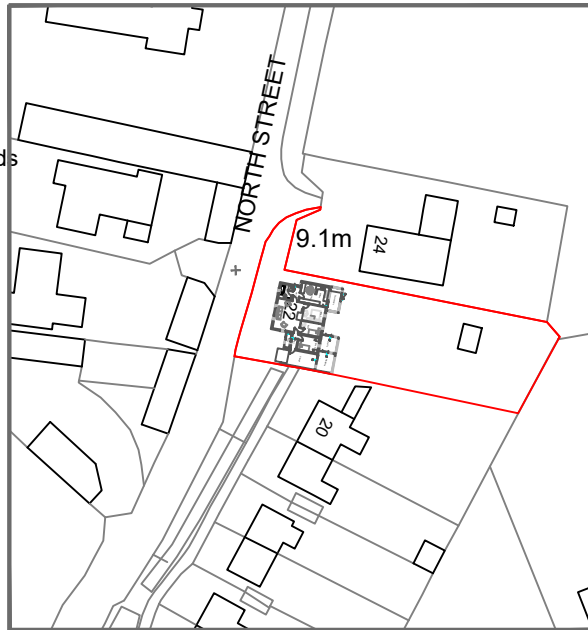

MapServe

Brooklands

Bill Kane
07971926112

1-1250

22 North Street Freckenham IP28 8HY

Mr E Nyberg

No:	Revision:	Date:	Date:	02/01/2022
			Scale:	1-1250
			Drawn By:	KK
			Drawing No:	074
			Paper Size:	A4