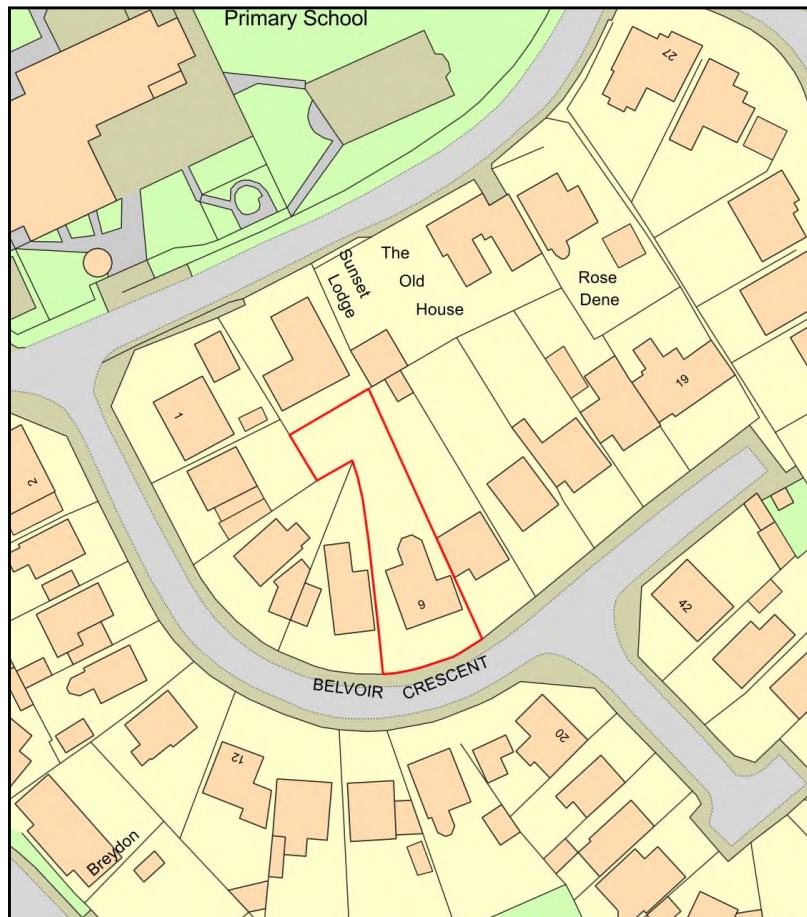

9 Belvoir Cres, Langar, Nottingham NG13 9HU

Plan Produced for: Planning
Date Produced: 07 Nov 2021
Plan Reference Number: TQRQM21311130300105
Scale: 1:1250 @ A4