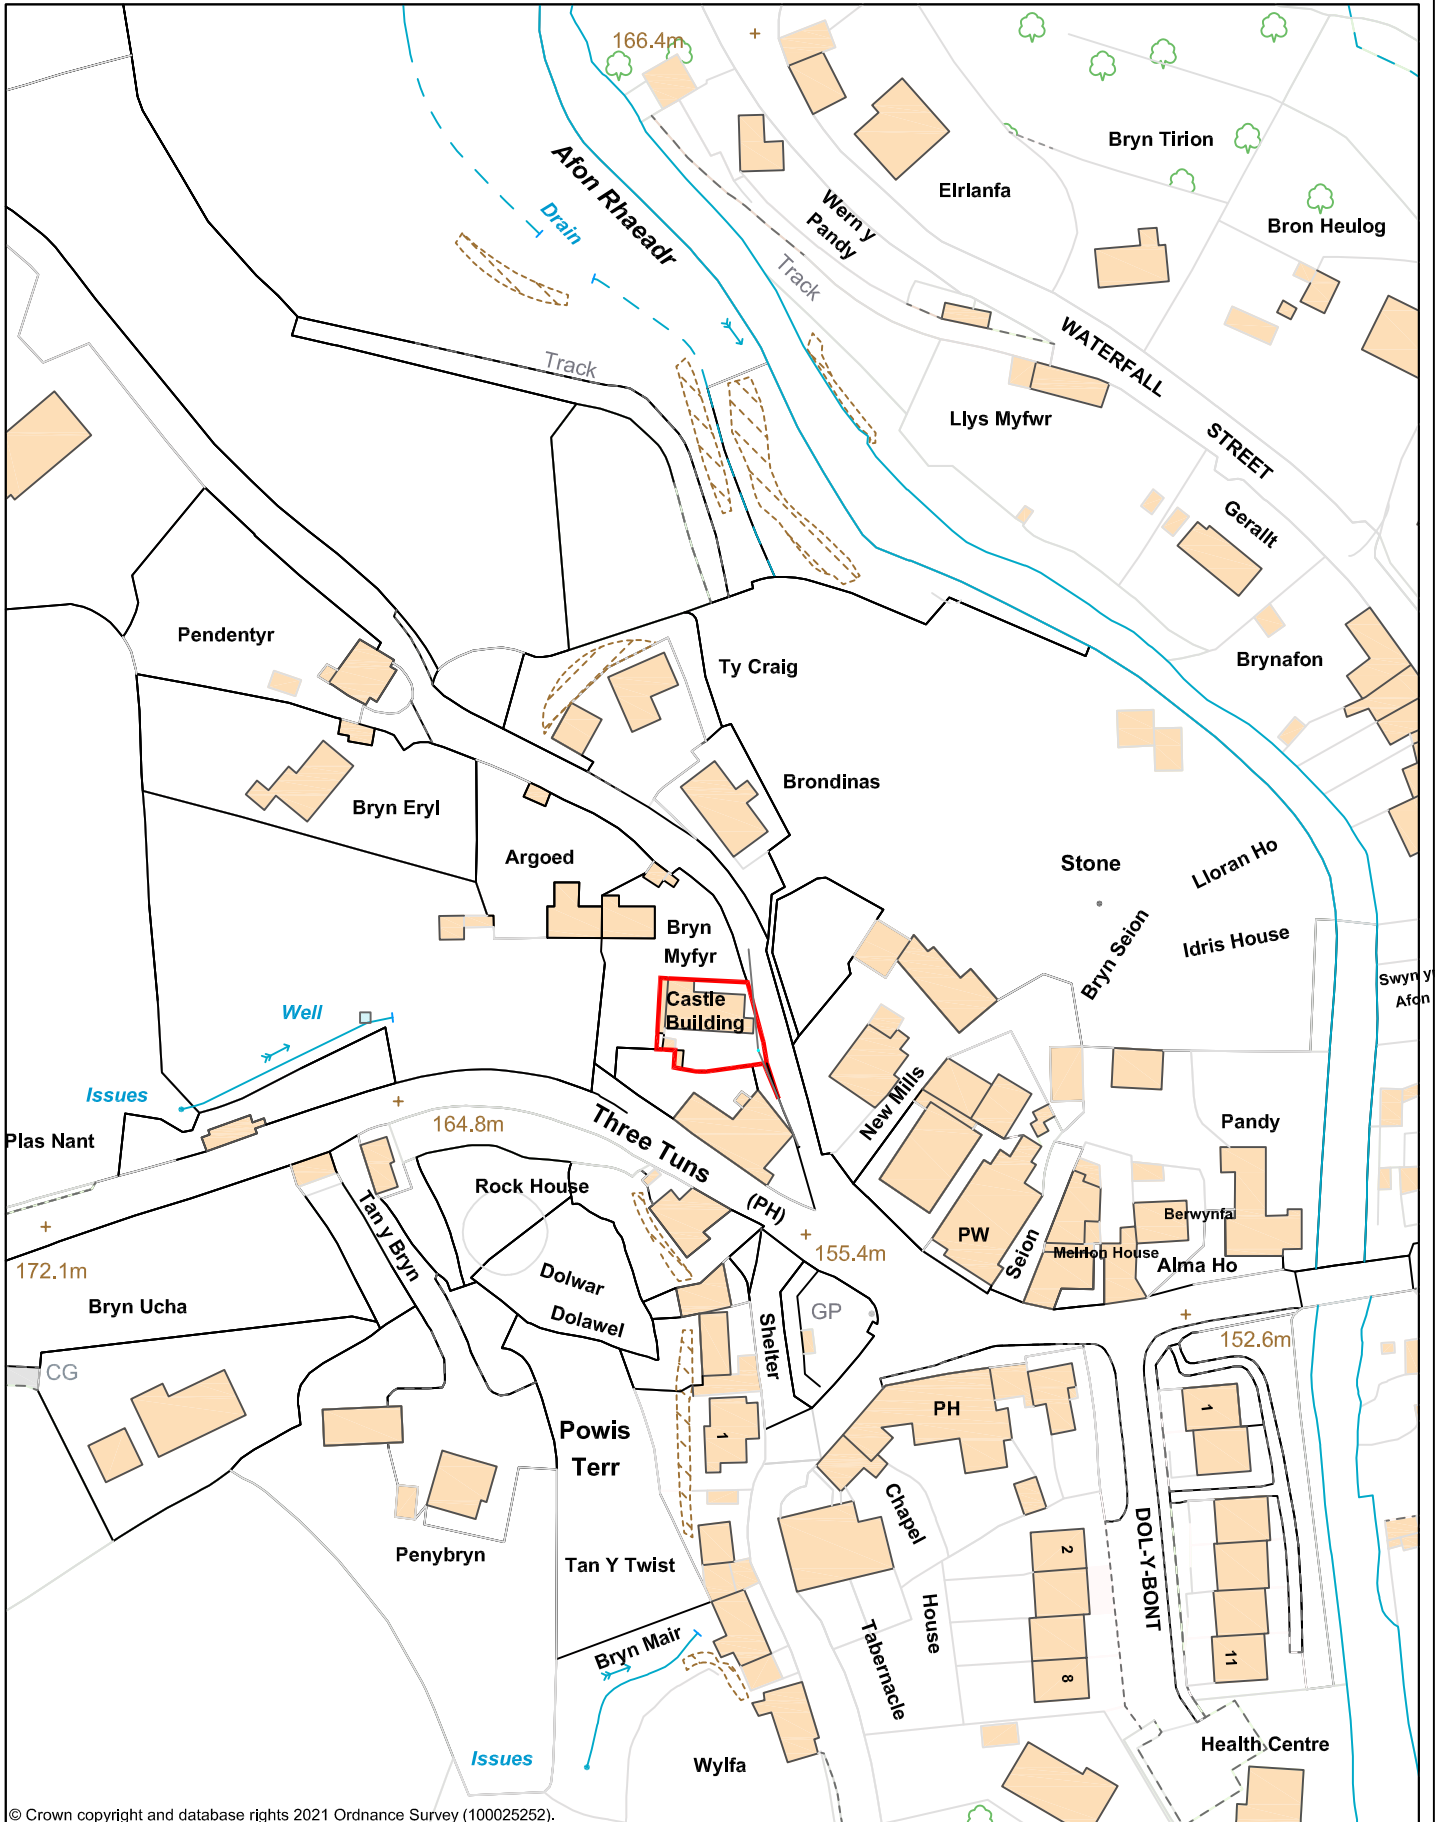

# Castle Buildings

© Crown copyright and database rights 2021 Ordnance Survey (100025252).

Location Plan - Castle Building, Llanrhaeadr

Scale 1:1250

A4 - 1:1250