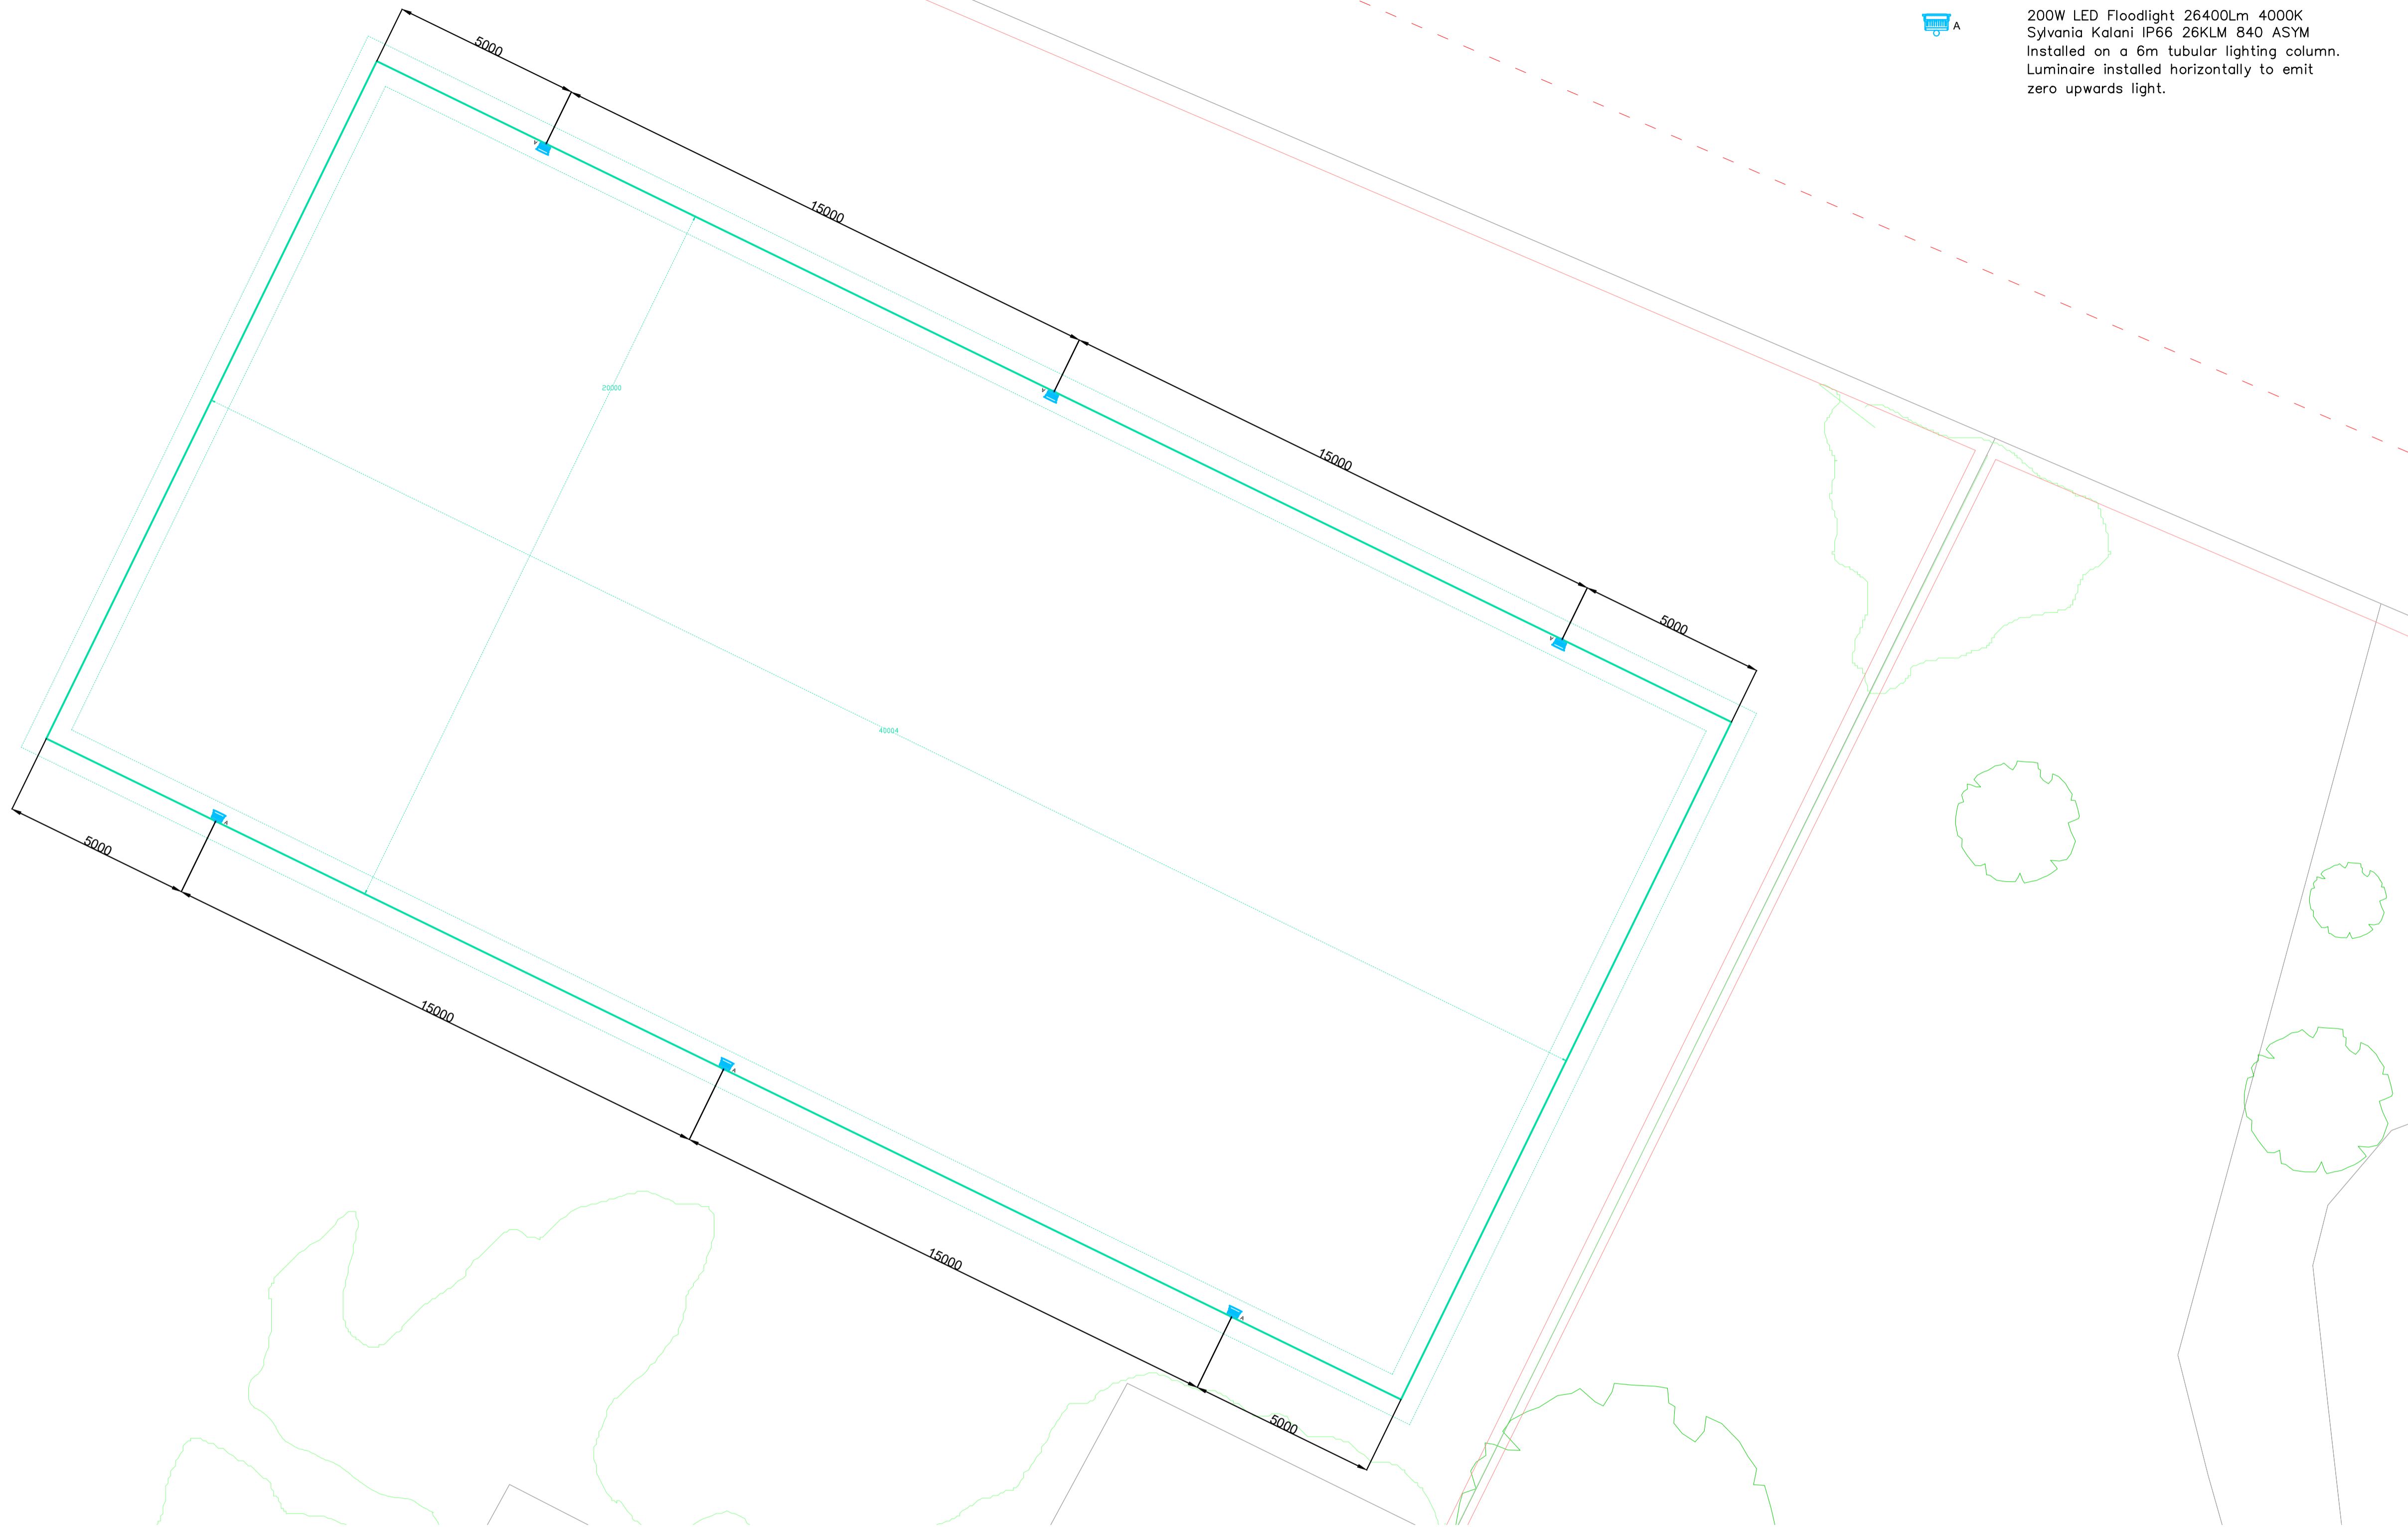

200W LED Floodlight 26400lm 4000K
Sylvania Kalani IP66 26KLM 840 ASYM
Installed on a 6m tubular lighting column.
Luminaire installed horizontally to emit
zero upwards light.

10 m

50 m

DATE	DESCRIPTION
30/01/2022	Drawing issued
BY: T.C.F.	

CLIENT:
Mr & Mrs Farrelly

PROJECT:
**Newlands Cottage, Newlands Lane
Blithbury, Rugely, WS15 3JD**

TITLE:
Riding Arena Lighting

SCALE: **1:100 @ A1** DRAWN BY: **T.C.F.**

STATUS: **Planning** DATE: **January 2022**

DRAWING NUMBER: **1341-100** REV: **P1**