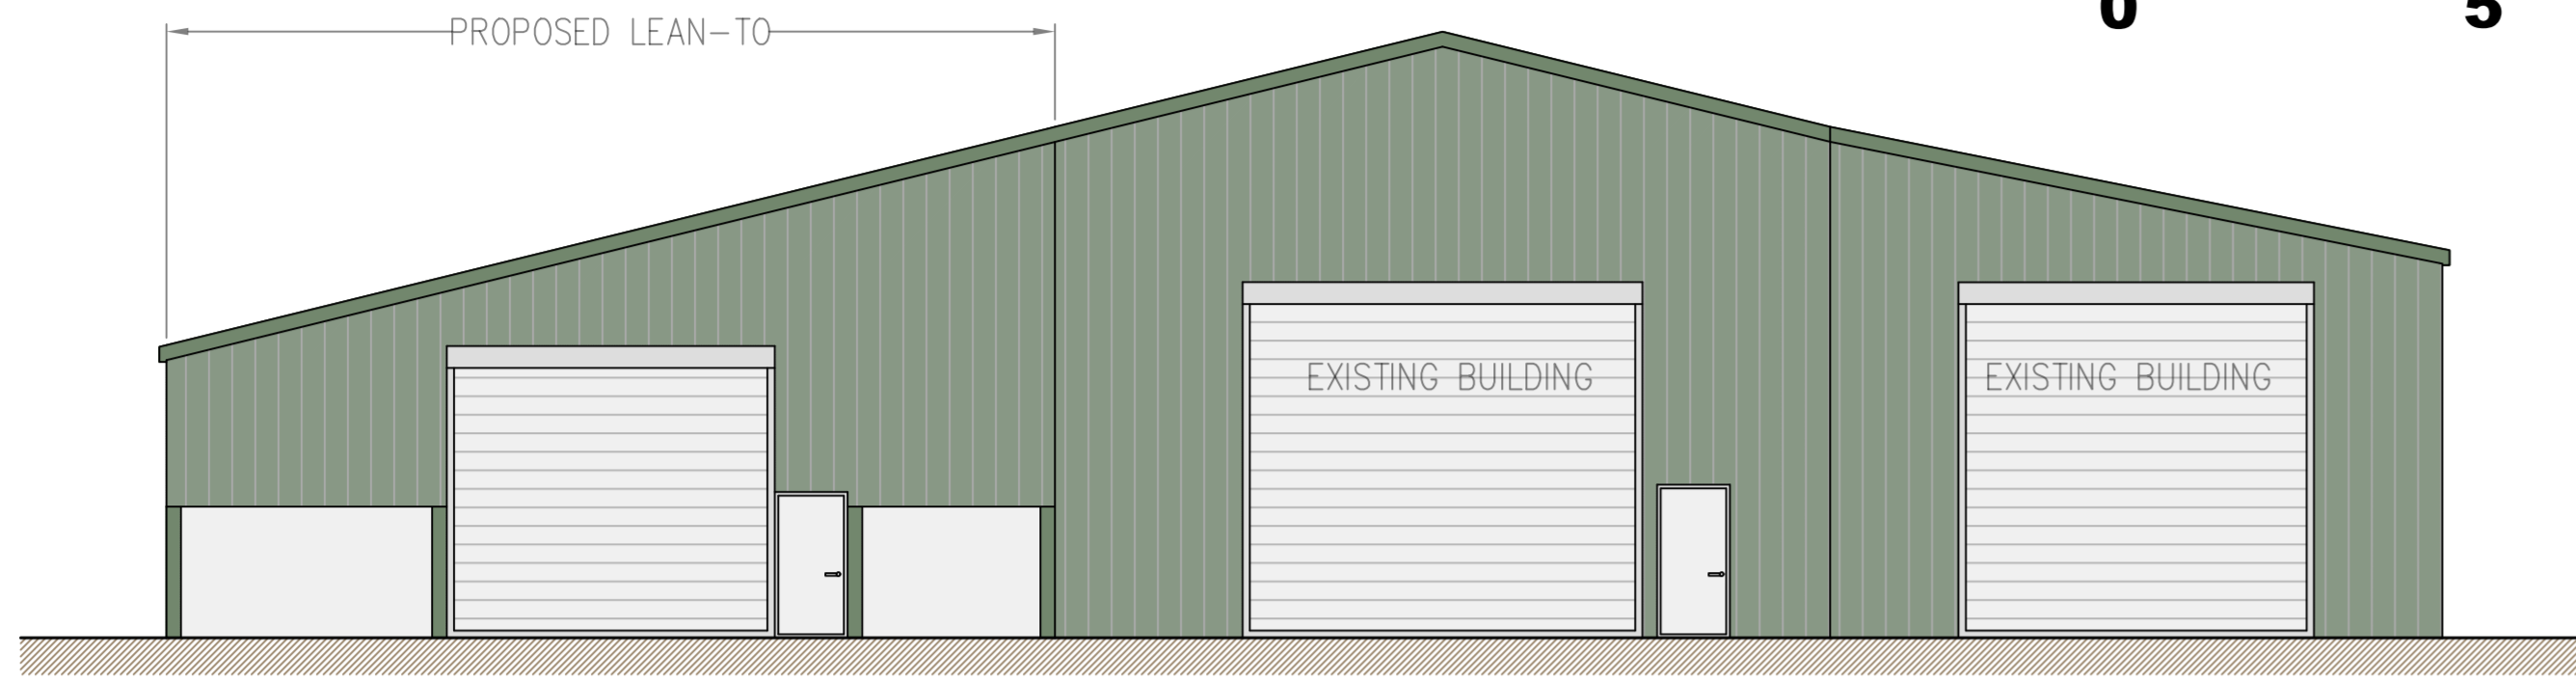

SCALE BAR 1:100

WEST ELEVATION

EAST ELEVATION

SOUTH ELEVATION

FLOOR PLAN

IAN PICK ASSOCIATES LTD
Specialist Agricultural & Rural Planning Consultants

Station Farm Offices
Wansford Road
Nafferton
Driffield
East Yorkshire
YO25 8NJ

Elevations A1

SCALE

1=100

DRN

SH

DWG. NUMBER

IP/MW/03

DATE