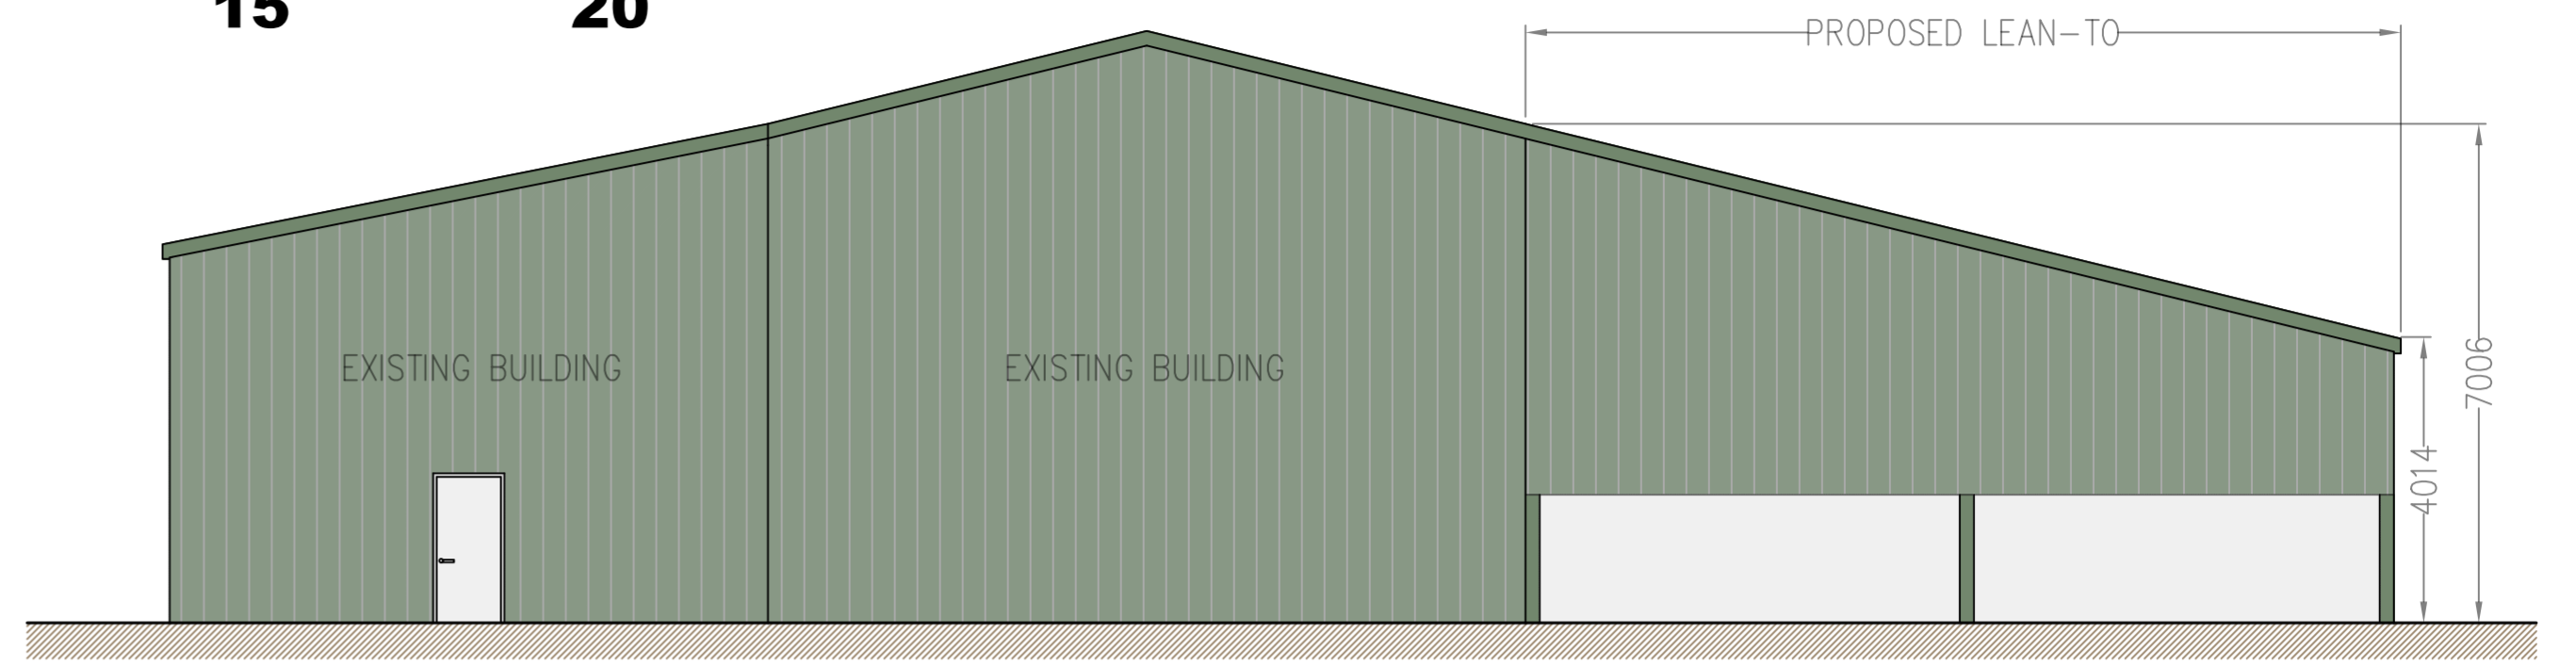

SCALE BAR 1:100

WEST ELEVATION

EAST ELEVATION

SOUTH ELEVATION

FLOOR PLAN

IAN PICK ASSOCIATES LTD
Specialist Agricultural & Rural Planning Consultants

Station Farm Offices
Wansford Road
Nafferton
Driffield
East Yorkshire
YO25 8NJ

Elevations A1

SCALE

1=100

DRN

SH

DWG. NUMBER

IP/MW/03

DATE