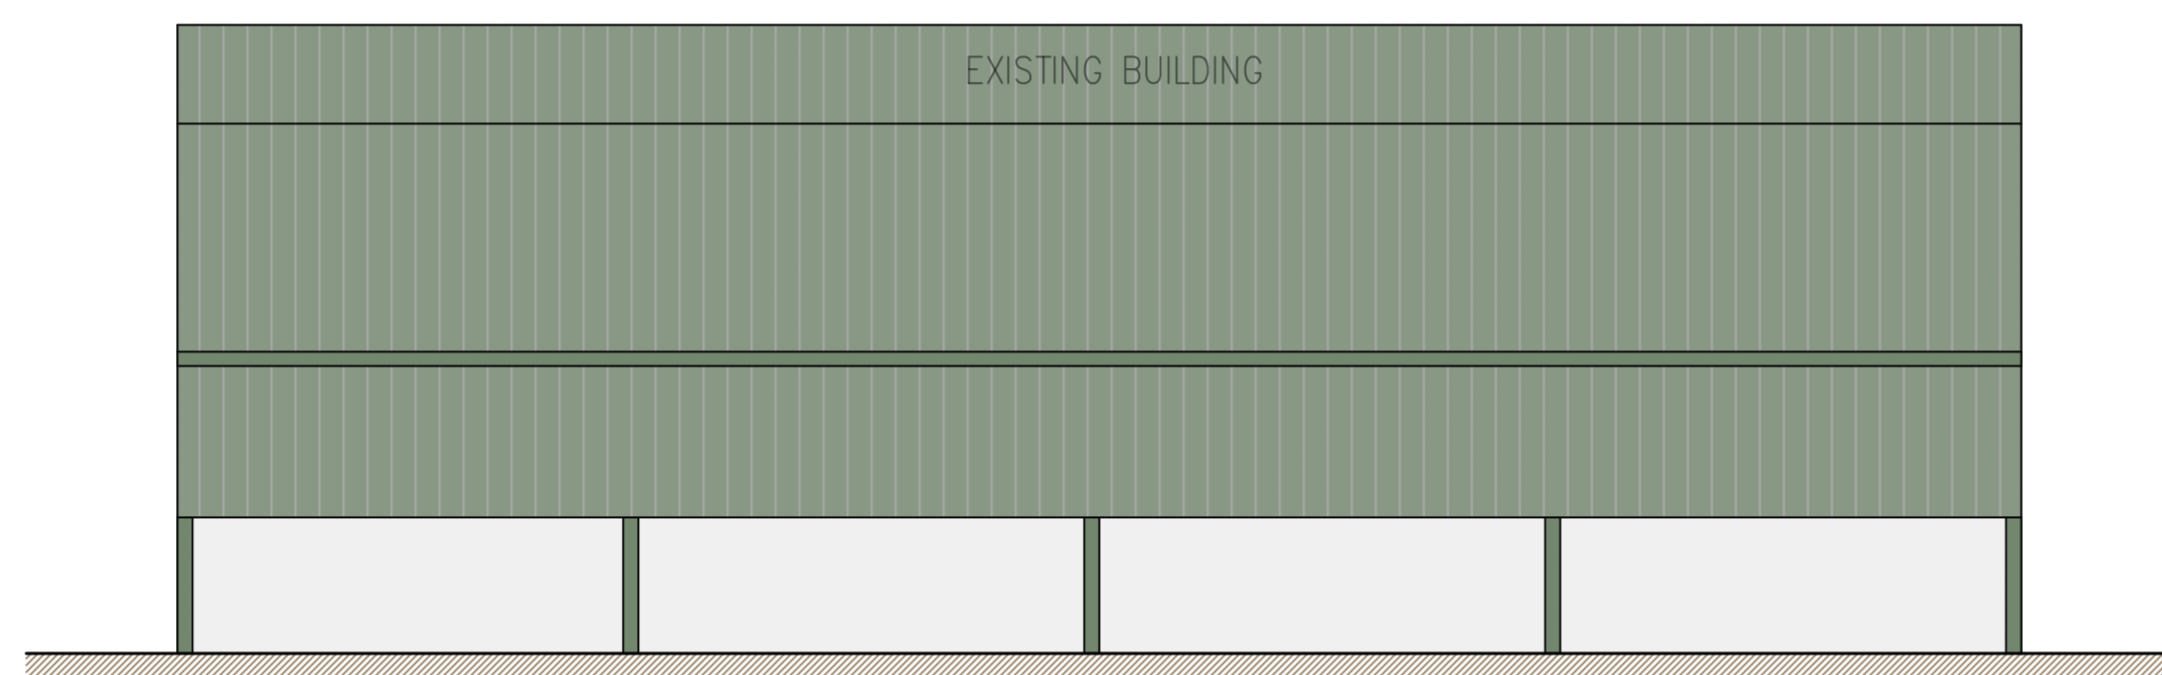

SCALE BAR 1:100

WEST ELEVATION

EAST ELEVATION

SOUTH ELEVATION

FLOOR PLAN

IAN PICK ASSOCIATES LTD
Specialist Agricultural & Rural Planning Consultants

Station Farm Offices
Wansford Road
Nafferton
Driffield
East Yorkshire
YO25 8NJ

Elevations A1

SCALE

1=100

DRN

SH

DWG. NUMBER

IP/MW/03

DATE