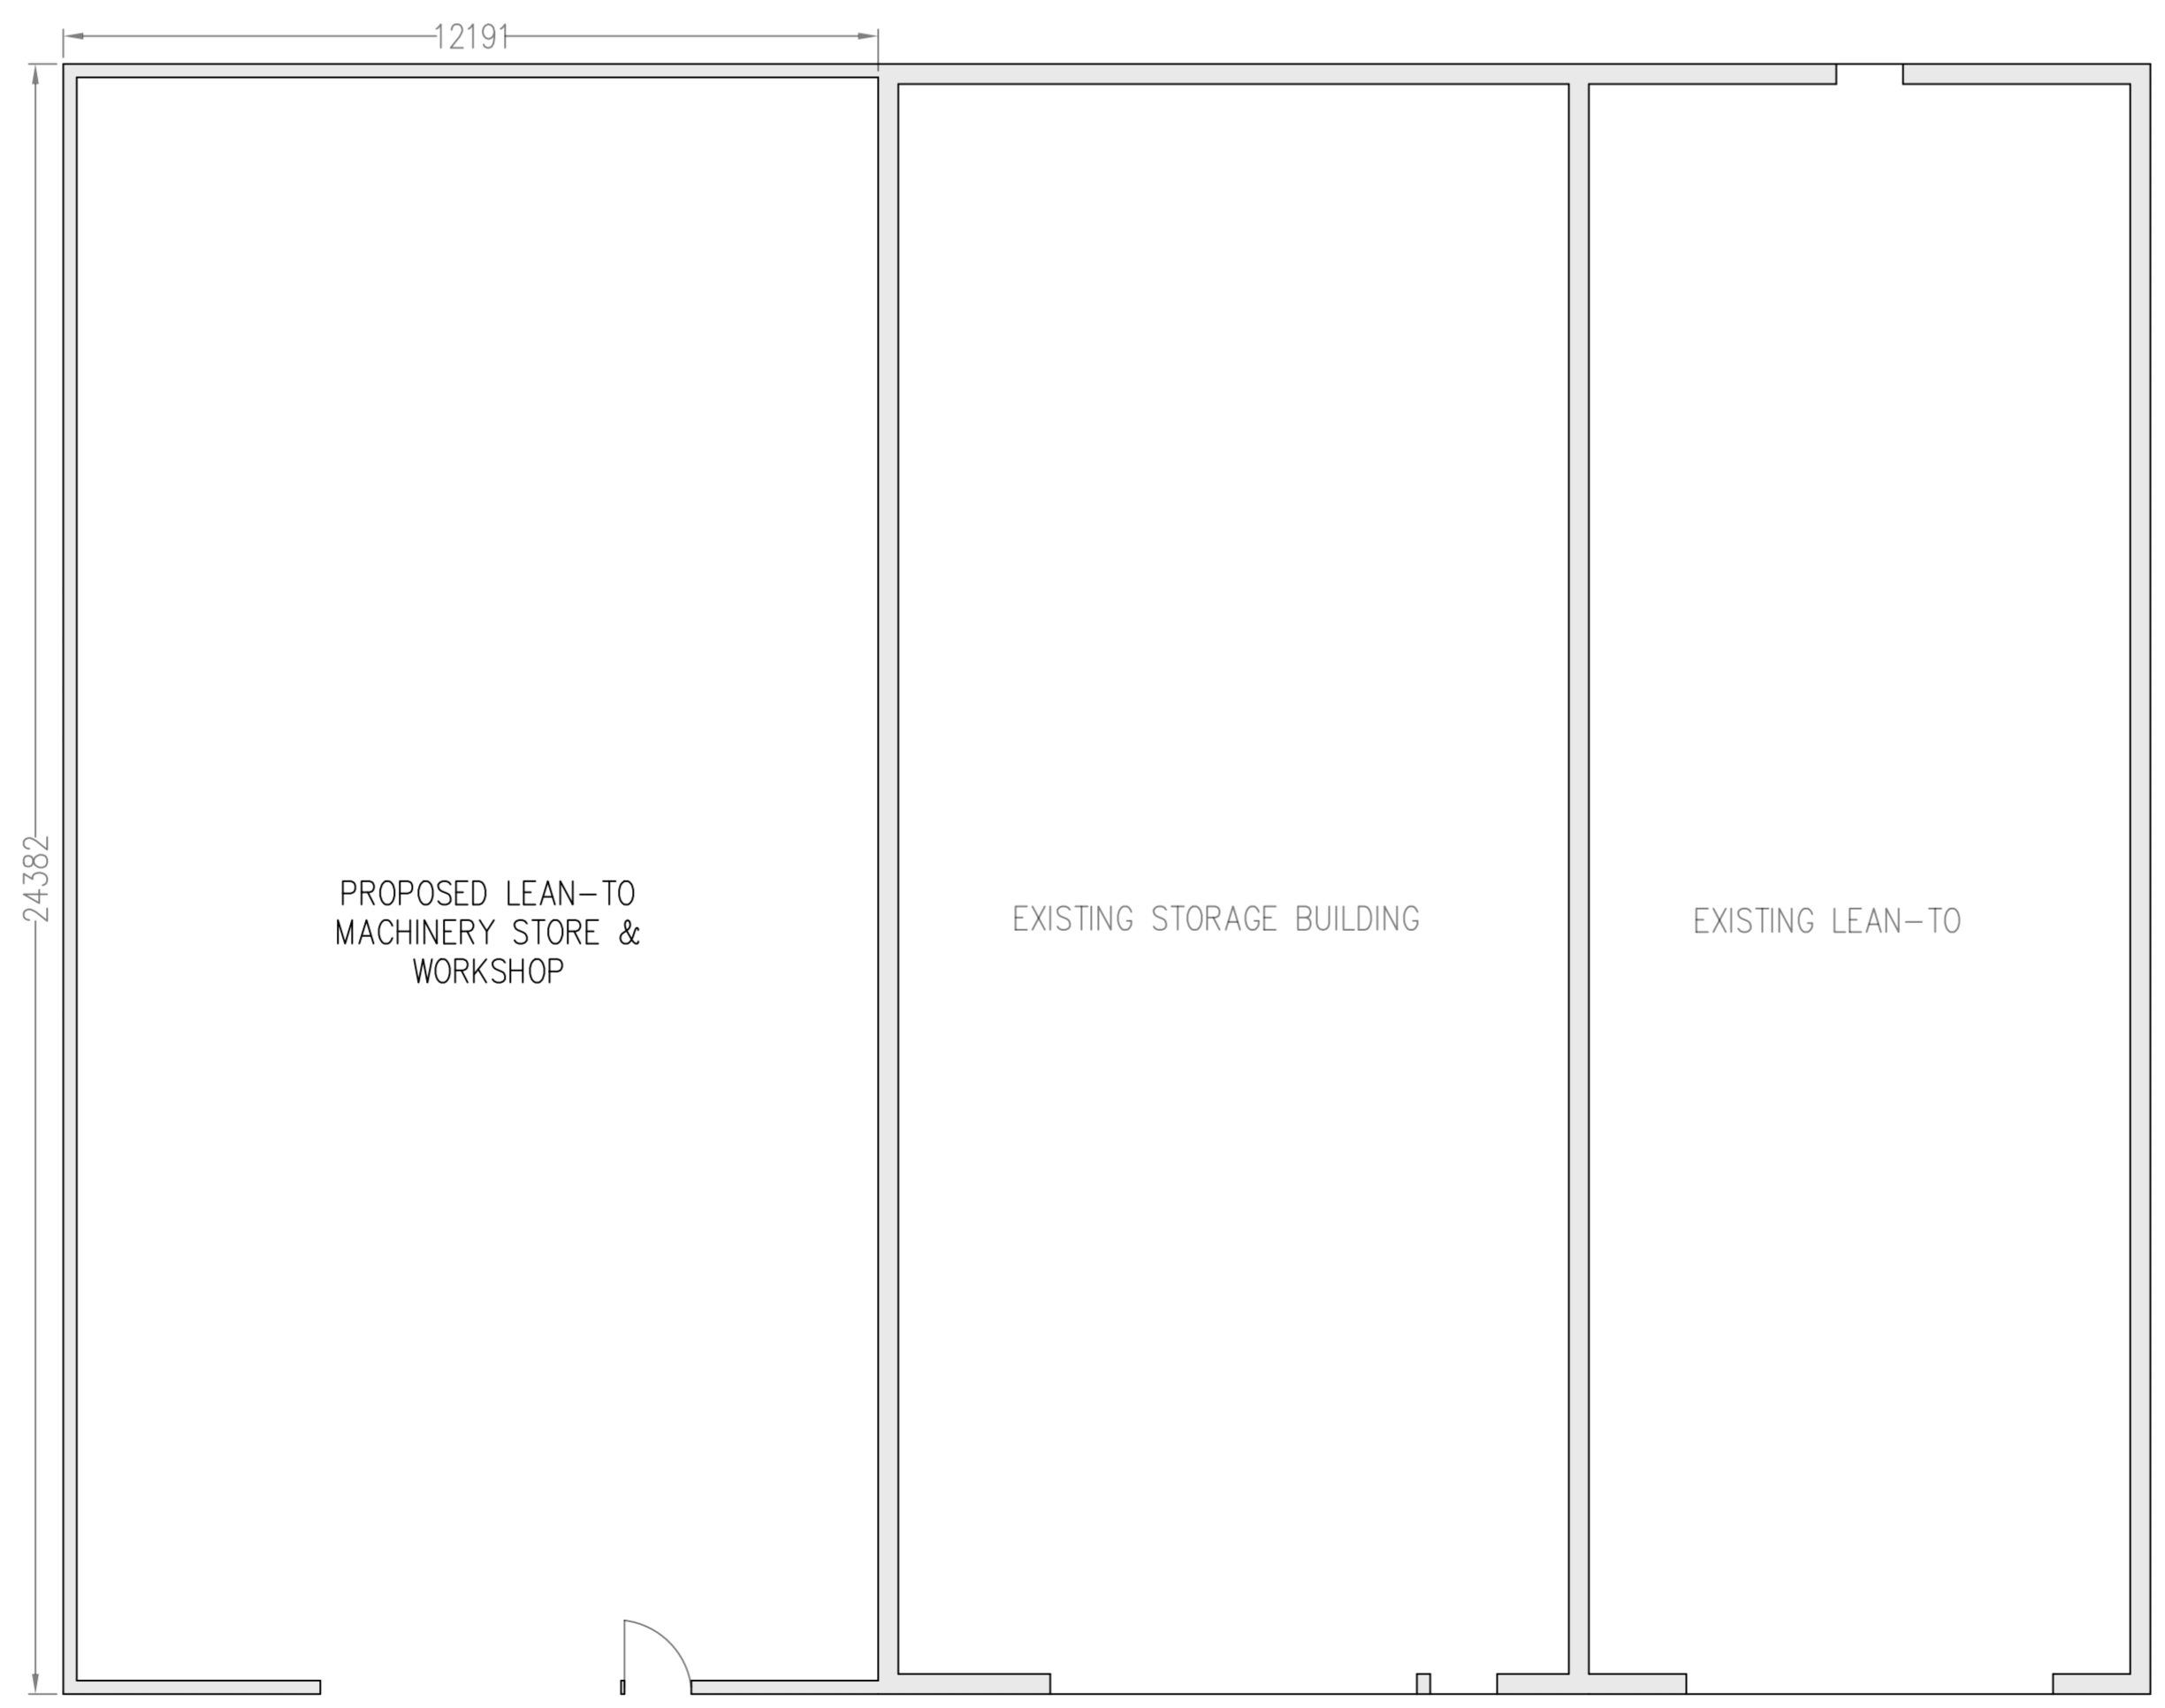

SCALE BAR 1:100

WEST ELEVATION

EAST ELEVATION

SOUTH ELEVATION

FLOOR PLAN

IAN PICK ASSOCIATES LTD
Specialist Agricultural & Rural Planning Consultants

Station Farm Offices
Wansford Road
Nafferton
Driffield
East Yorkshire
YO25 8NJ

Elevations A1

SCALE

1=100

DRN

SH

DWG. NUMBER

IP/MW/03

DATE