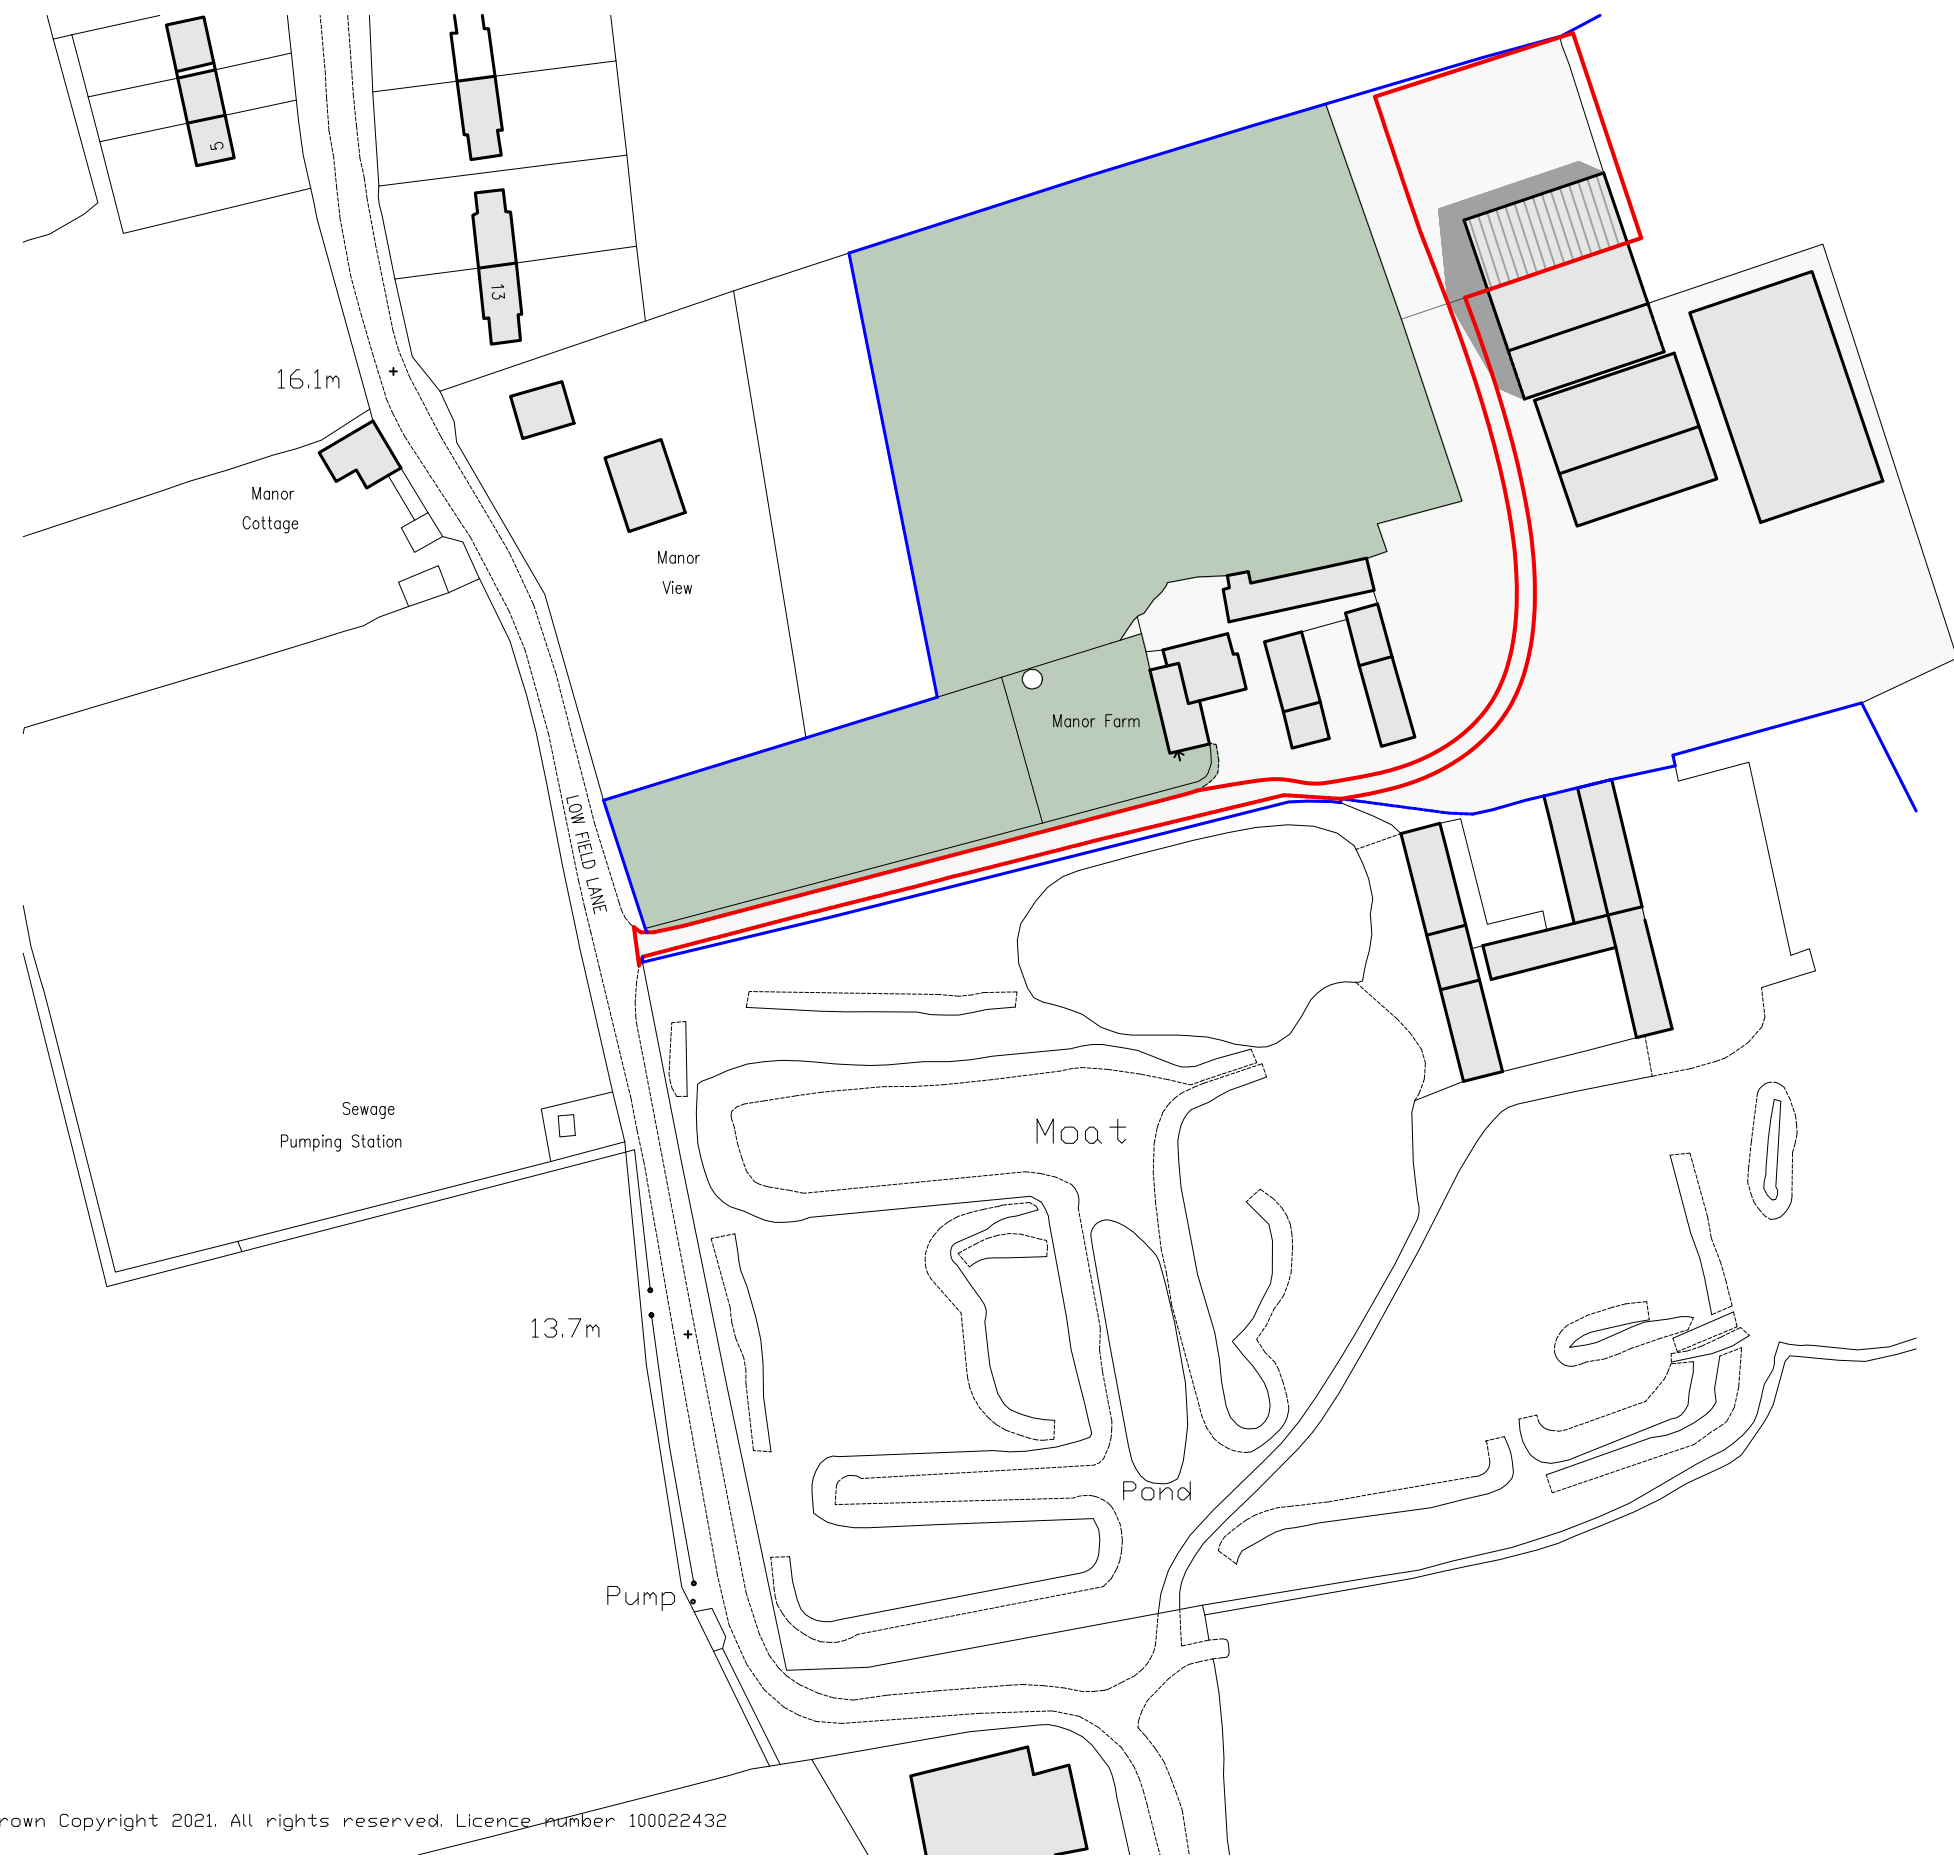

1:1250

Station Farm Offices
Wansford Road
Nafferton
Driffield
East Yorkshire
YO25 8NJ

T : 01377 253363
E : mail@ianpick.co.uk
W : www.ianpickassociates.co.uk

CLIENT
Mark Warkup Ltd
Manor Farm
Haisthorpe
Driffield
YO25 4NX

JOB TITLE
Agricultural Machinery Store /
Workshop (Lean-to)

DWG. TITLE
Location Plan A3

SCALE
1=1250

DRN
SH

DWG. NUMBER
IP/MW/01/A

DATE
Feb 22

REV
A