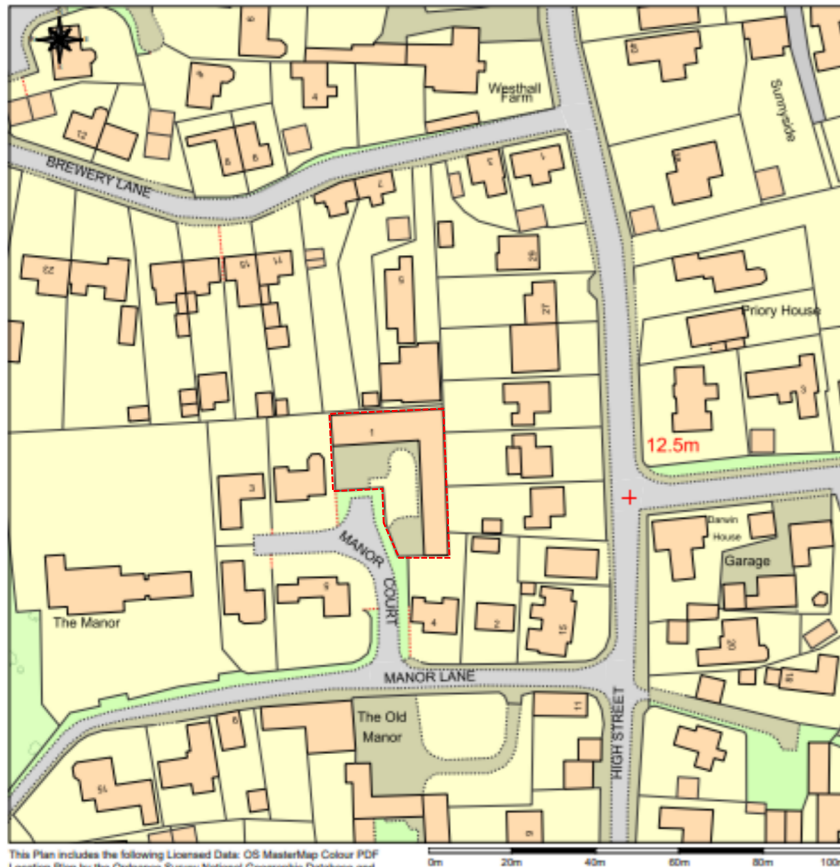

Location Plan of LN5 9JJ

Scale: 1:1250, paper size: A4