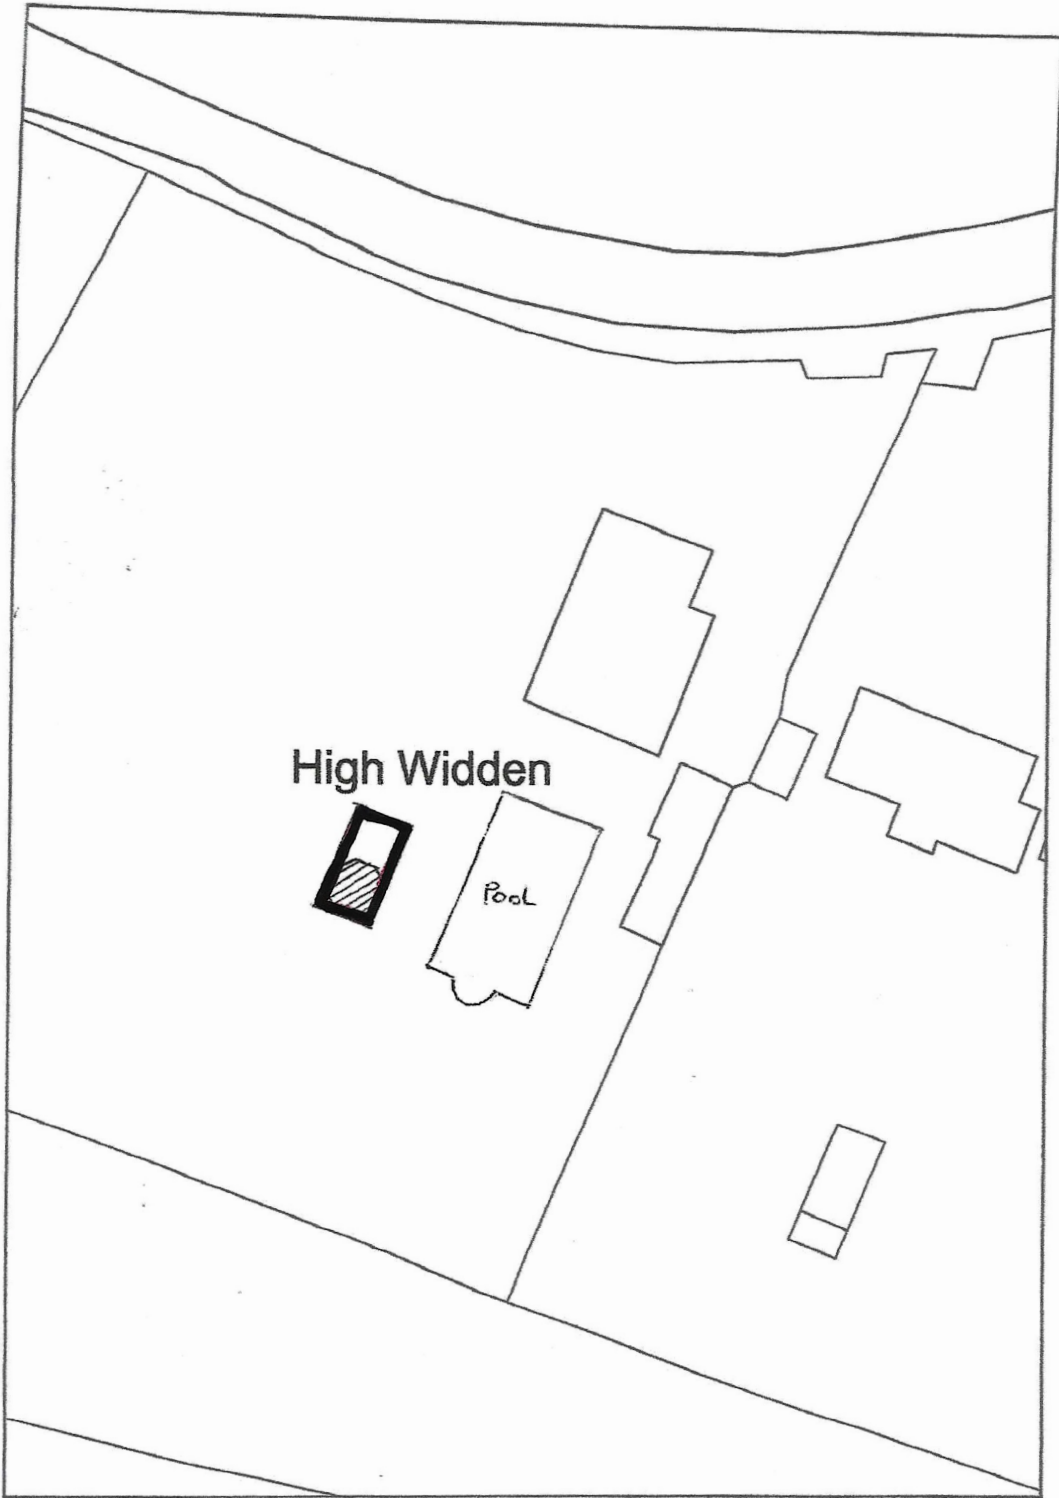

'High Widden', Pitmore Lane, Sway

Map Information  
Scale: 1:500  
Date: 09/02/2022  
Reference: BHP/0195  
Order No: 752797

This product includes mapping data licensed from Ordnance Survey with the permission of the Controller of HMSO - Crown Copyright and/or database right 2022. All rights reserved. Licence Number 100047514.