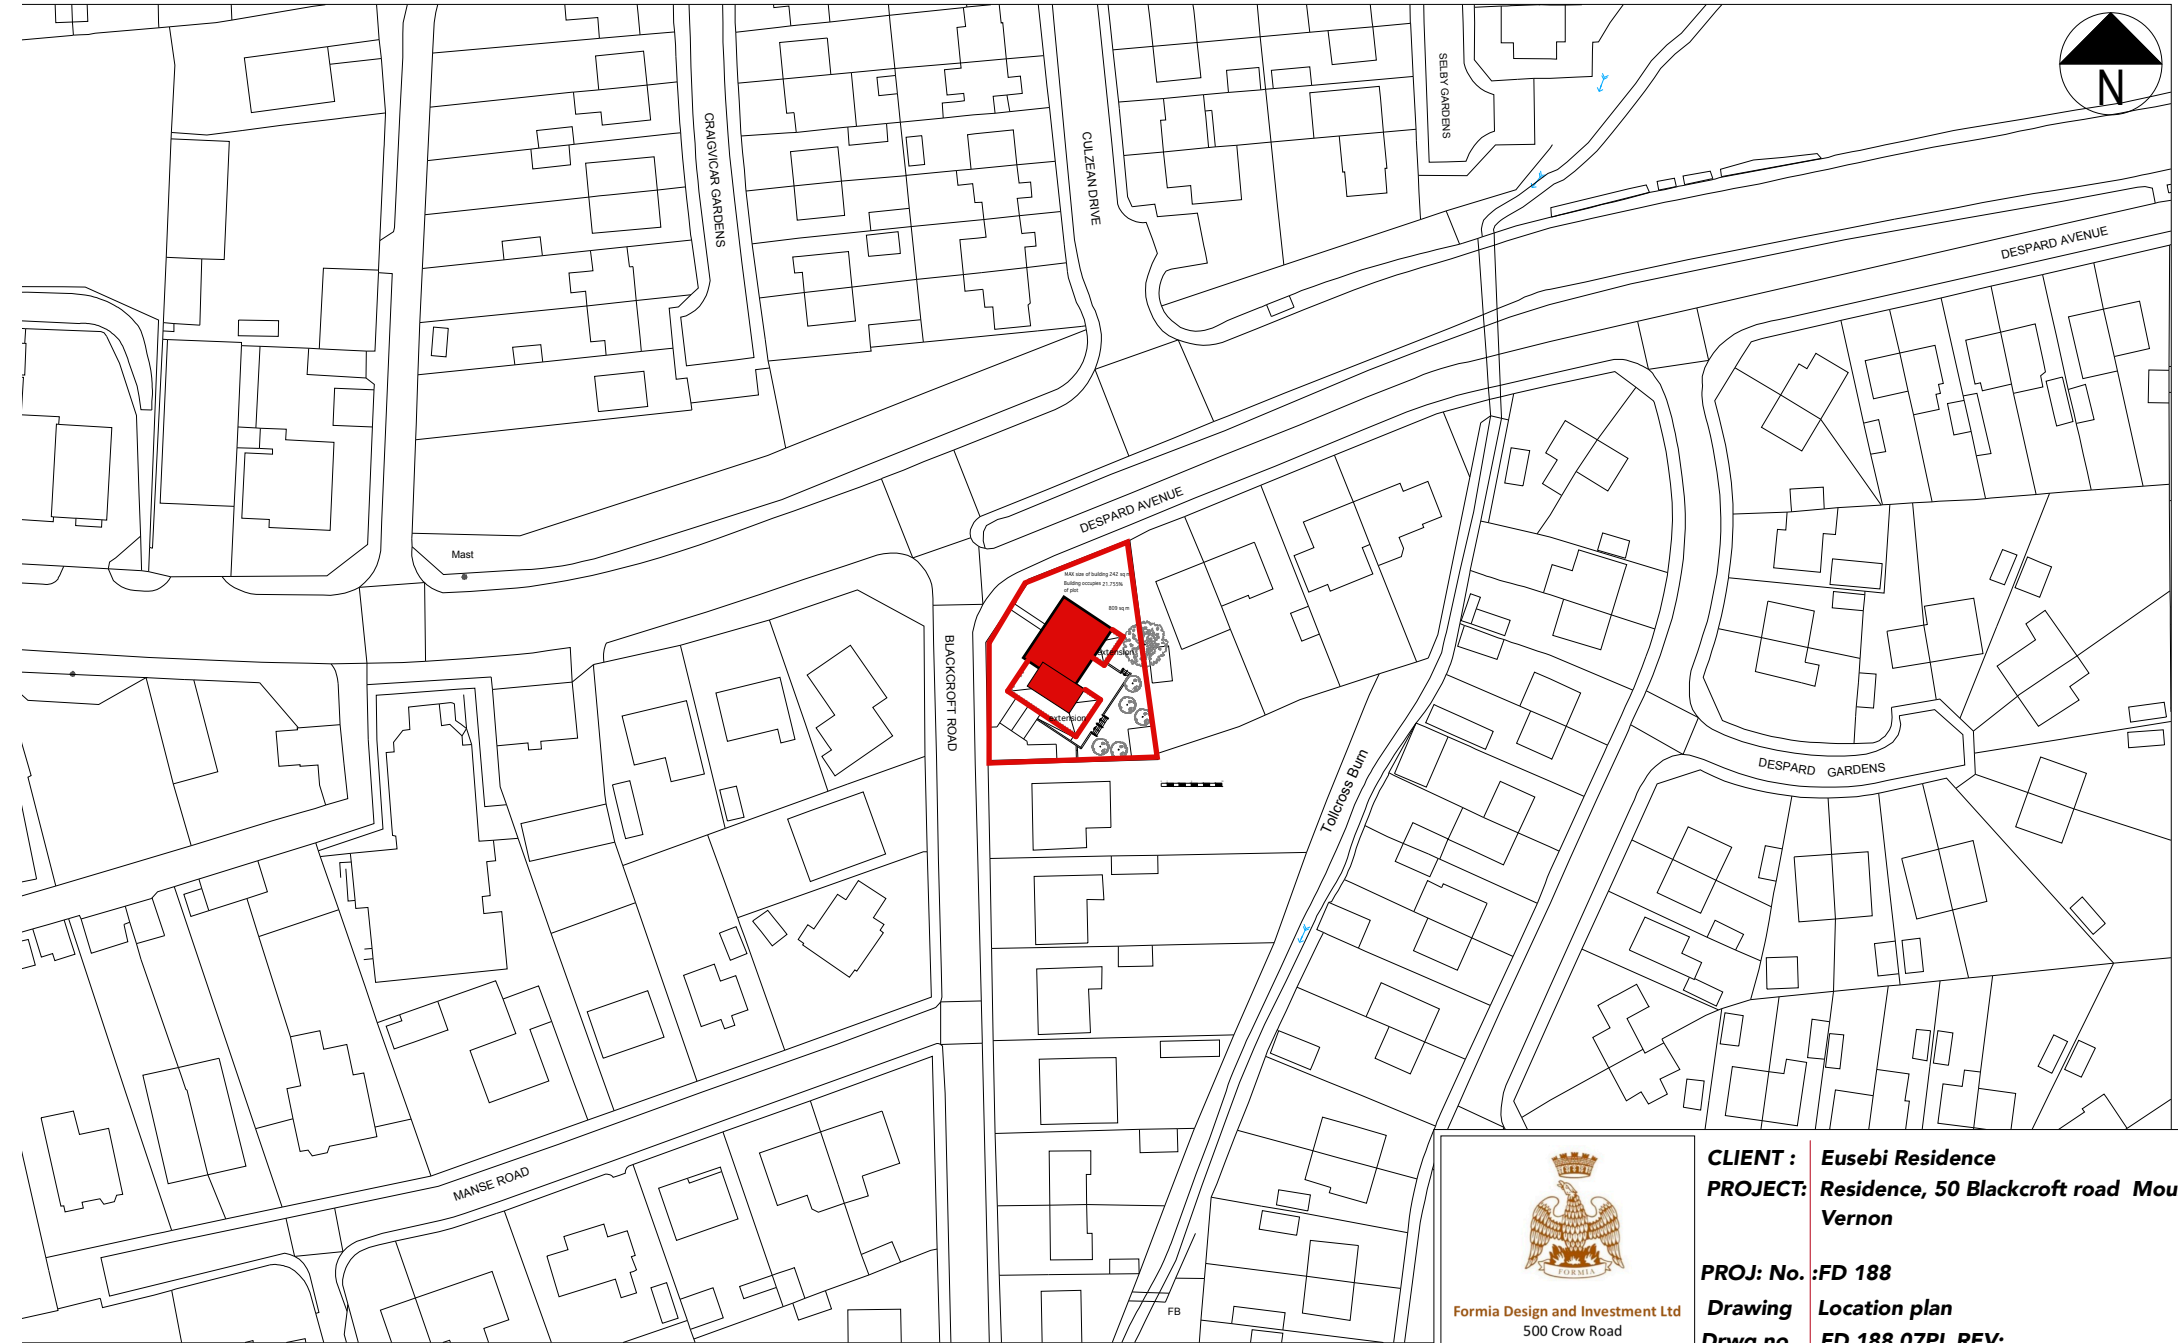

SCALE 1:1250

0M 10M 20M 30M 40M 50M

Formia Design and Investment Ltd
500 Crow Road
Glasgow
G11 7DW

CLIENT : Eusebi Residence
PROJECT: Residence, 50 Blackcroft road Mount Vernon

PROJ: No. : FD 188

Drawing Location plan

Drwg no. FD 188.07PL REV:

Scale : 1:1250 @ A1