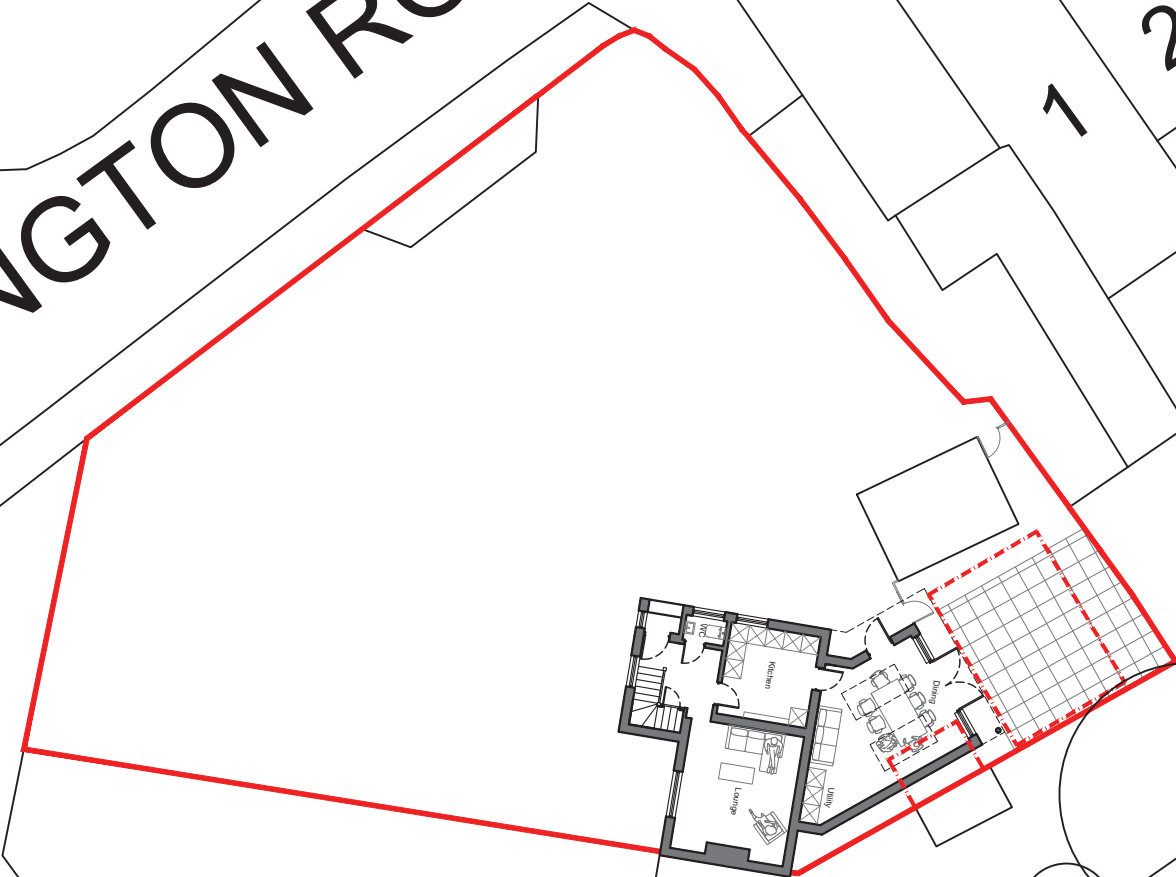

GP
ICB
(dis)
LYMINGTON ROAD

BROOM HILL

1 2
Heath View
Old Bakehouse

Site Boundary

DRAYCOTT
CHARTERED SURVEYORS

82 High Street
Lymington
Hampshire
SO41 9AN
Tel: 01590 673282
Email: surveyors@draycotts.co.uk

Project: 1 Broomhill Cottages
East End
Lymington
SO41 5SX

Client: Mr J Weller

Scale: 1:250 Date: 26/01/22

Paper Size: A3 Drawn By: SH

Drawing Status: Survey Drawing

Drawing Detail: Existing Site Plan

Drawing No: 100

Revision: -

PROPOSED SITE PLAN

1:250

All measurements are taken using laser measure and therefore, may be subject to a small margin of error.

Copyright © Draycott Chartered Surveyors 2015.

For construction purposes use given dimensions only.