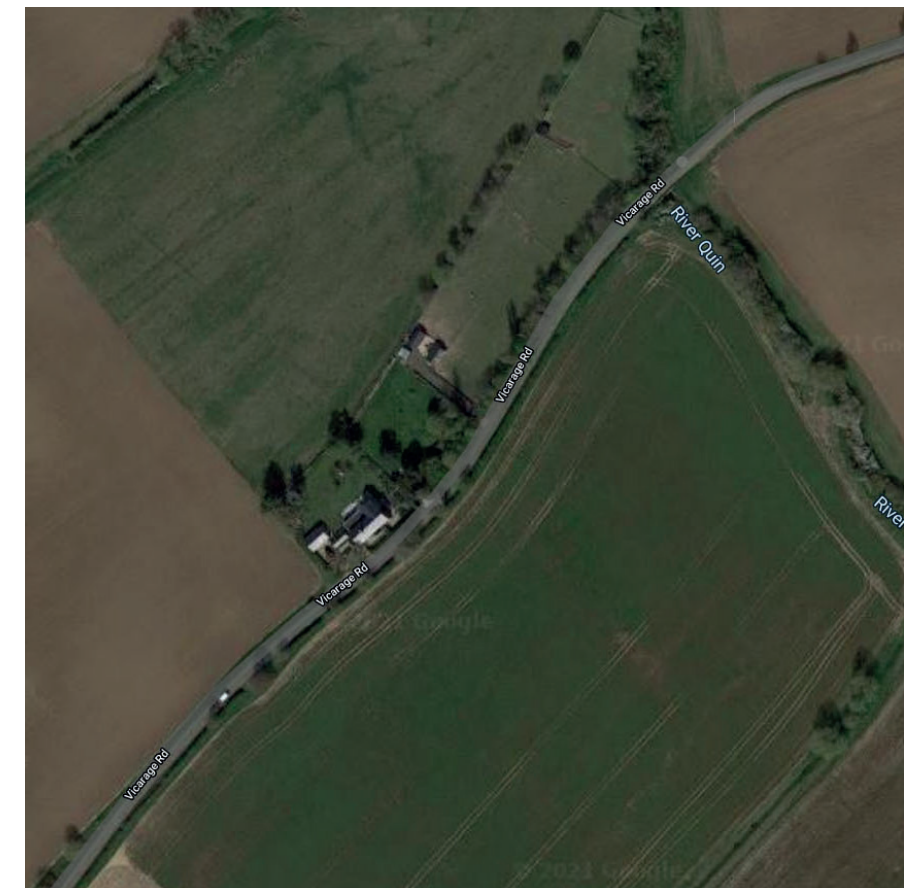

CAVEHALL

EXISTING PHOTOGRAPHS

01 View of Rear Elevation

02 Satellite View of Location

03 Main Rear Elevation

www.fairgroundfish.co.uk

This document is the property of Fairgroundfish Ltd and is not to be copied, reproduced, retained or disclosed in any unauthorised person without written consent of Fairgroundfish Ltd. All copyright is reserved to Fairgroundfish Ltd. All drawings, unless otherwise stated are to be considered "design intent" drawings and NOT to be used for construction or final detailed working. All copyright is reserved to Fairgroundfish Ltd.