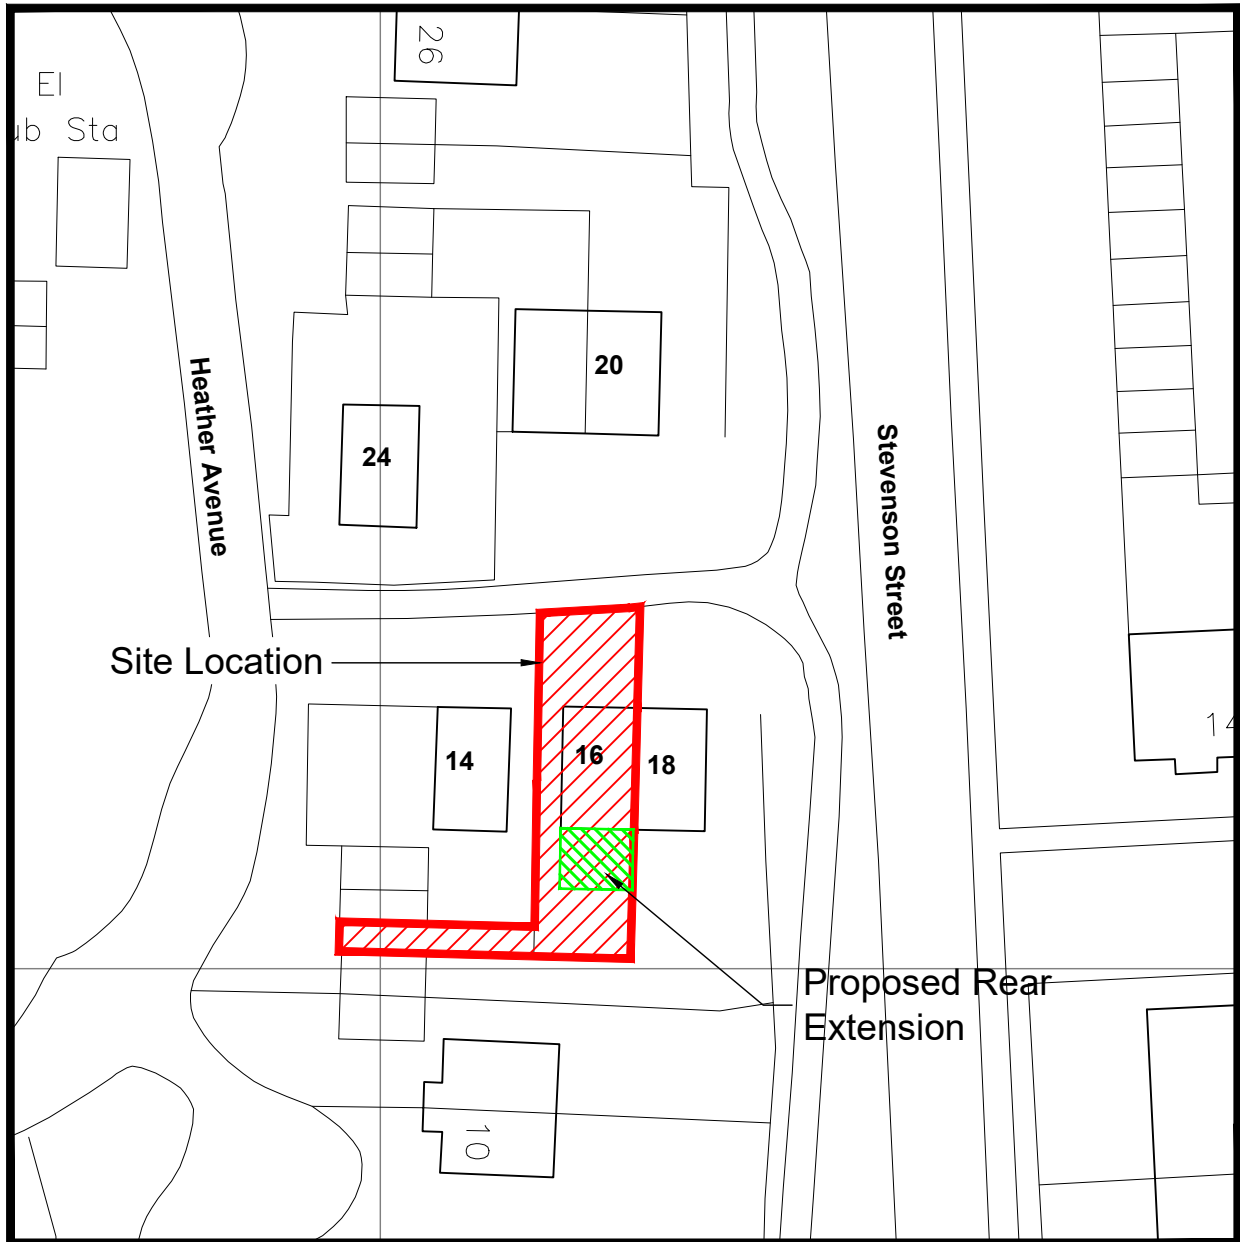

Neighbourhood Notification

SITE PLAN

Client and Project Address

Mr & Mrs Paterson
16 Heather Avenue
Holytown ML1 4XX

Drawing Title

Proposed Rear Extension
Neighbour Notification

CAF

CAF DESIGNS LTD

Scale
1:500

Date
Jan 22

Paper Size
A4

Drawing no.

109-21.002

-