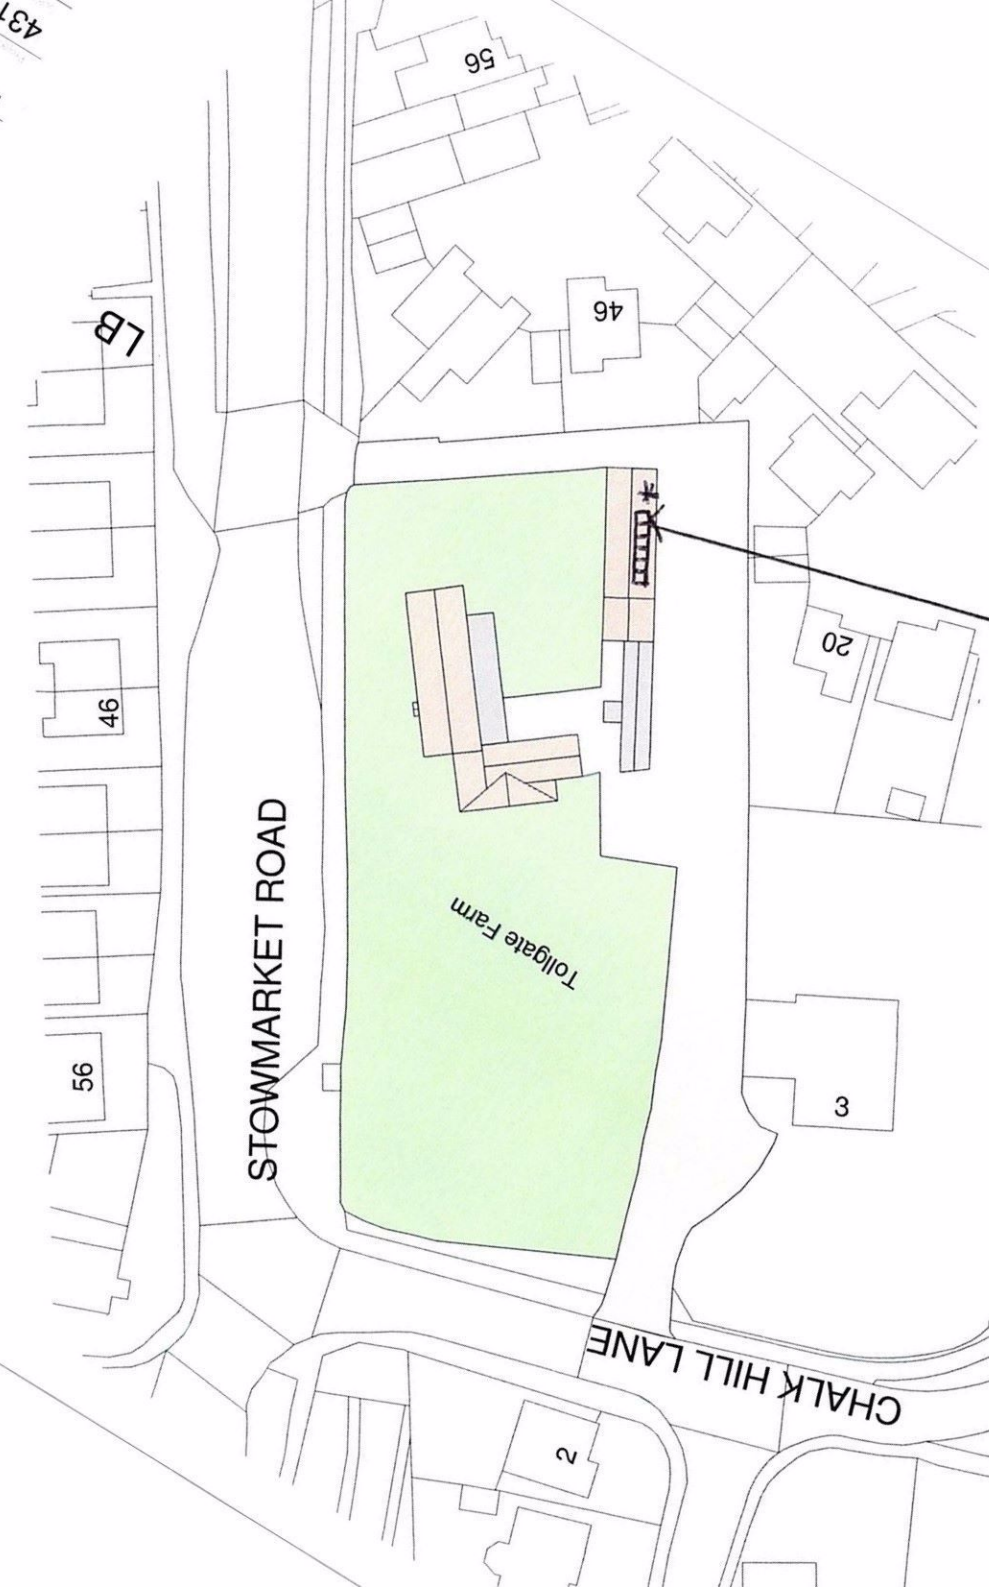

PC-XX-XX-XX-Design-0001\_4310  
14/02/19  
MRC /  
MRC /  
30/1/18  
MRC /  
MRC /  
P01 First Issue  
P02 Porch Added

4310  
Block Plan as Existing  
Proposed Conversion and Alterations to  
Tollgate Farm House, Great Blakenham  
Mr & Mrs. G. Young

LOCATION FOR  
SOLAR PANELS

Block Plan as Existing  
1:500