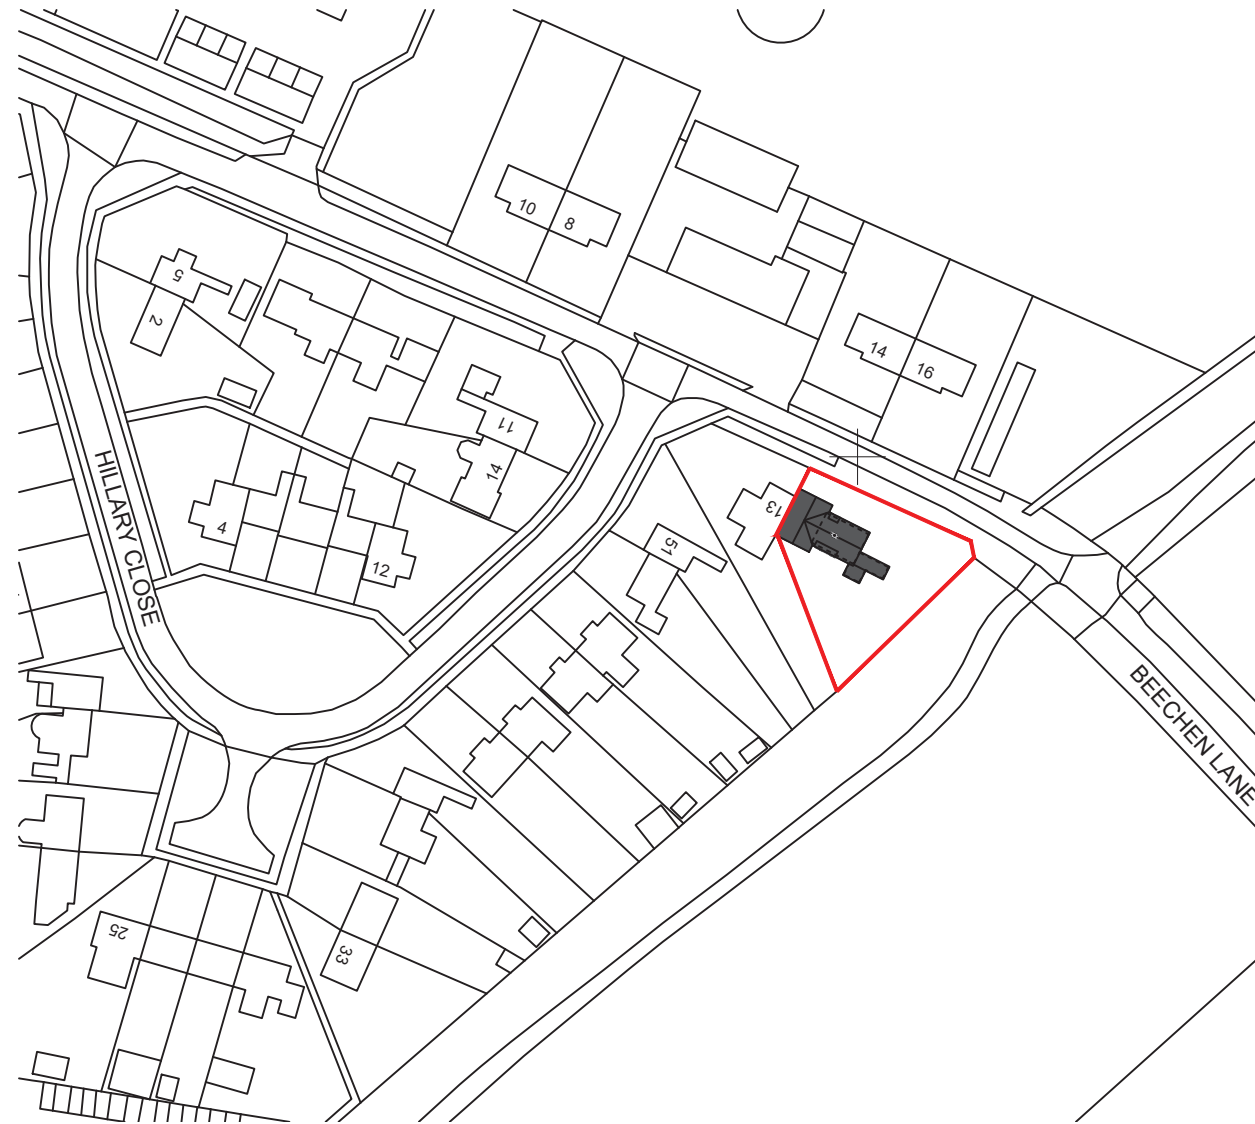

**BLOCK PLAN**  
**SCALE : 1 : 500**  
 1:500

**LOCATION PLAN**  
**SCALE : 1 : 1250**  
 1:1250

**DRAYCOTT**  
**CHARTERED SURVEYORS**

82 High Street  
 Lymington  
 Hampshire  
 SO41 9AN  
 Tel: 01590 673282  
 Email: surveyors@draycotts.co.uk

Project: 15 Beechen Lane  
 Lyndhurst  
 Hampshire  
 SO43 7DD

Client: Mr M Bull

Scale: <b>As Shown</b>	Date: <b>14/02/22</b>
Paper Size: <b>A3</b>	Drawn By: <b>SH</b>
Drawing Status: <b>Survey Drawing</b>	
Drawing Detail: <b>Block and Location Plan</b>	
Drawing No: <b>101</b>	
Revision:	