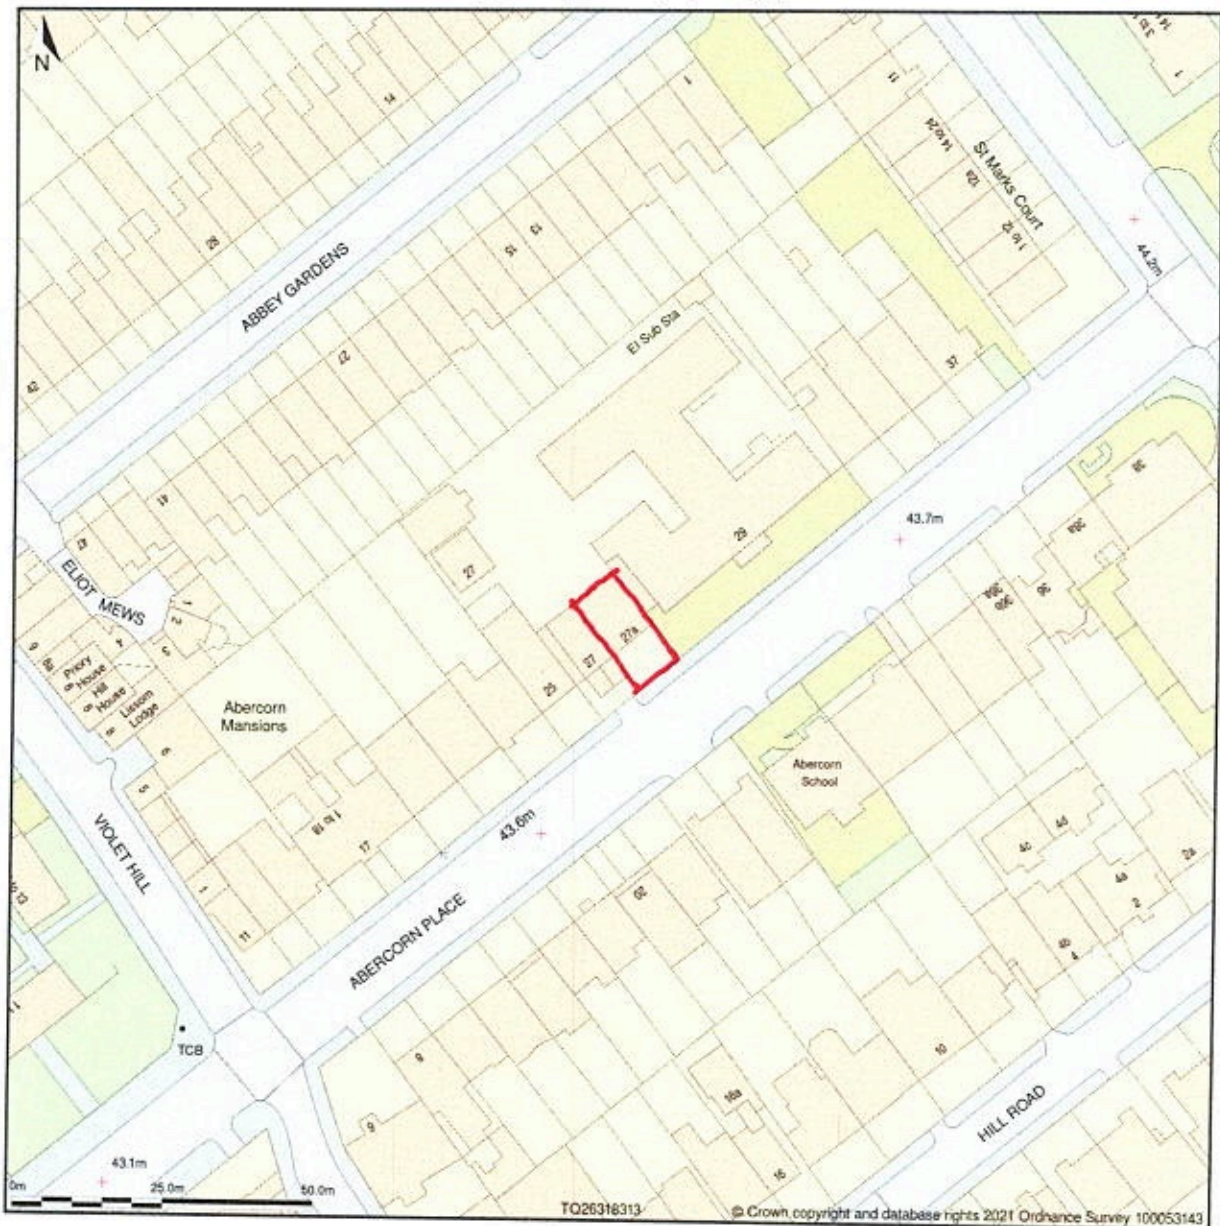

27a Abercorn Place, London, City Of Westminster, NW8 9DX

LOCATION PLAN

Location Plan shows area bounded by: 526219.92, 183030.66, 526419.92, 183230.66 (at a scale of 1:1250), OSGridRef: TQ26318313. The representation of a road, track or path is no evidence of a right of way. The representation of features as lines is no evidence of a property boundary.

Produced on 18th Dec 2021 from the Ordnance Survey National Geographic Database and incorporating surveyed revision available at this date. Reproduction in whole or part is prohibited without the prior permission of Ordnance Survey. © Crown copyright 2021. Supplied by <https://www.buyaplan.co.uk> digital mapping a licensed Ordnance Survey partner (100053143). Unique plan reference #00693381-D302DF.