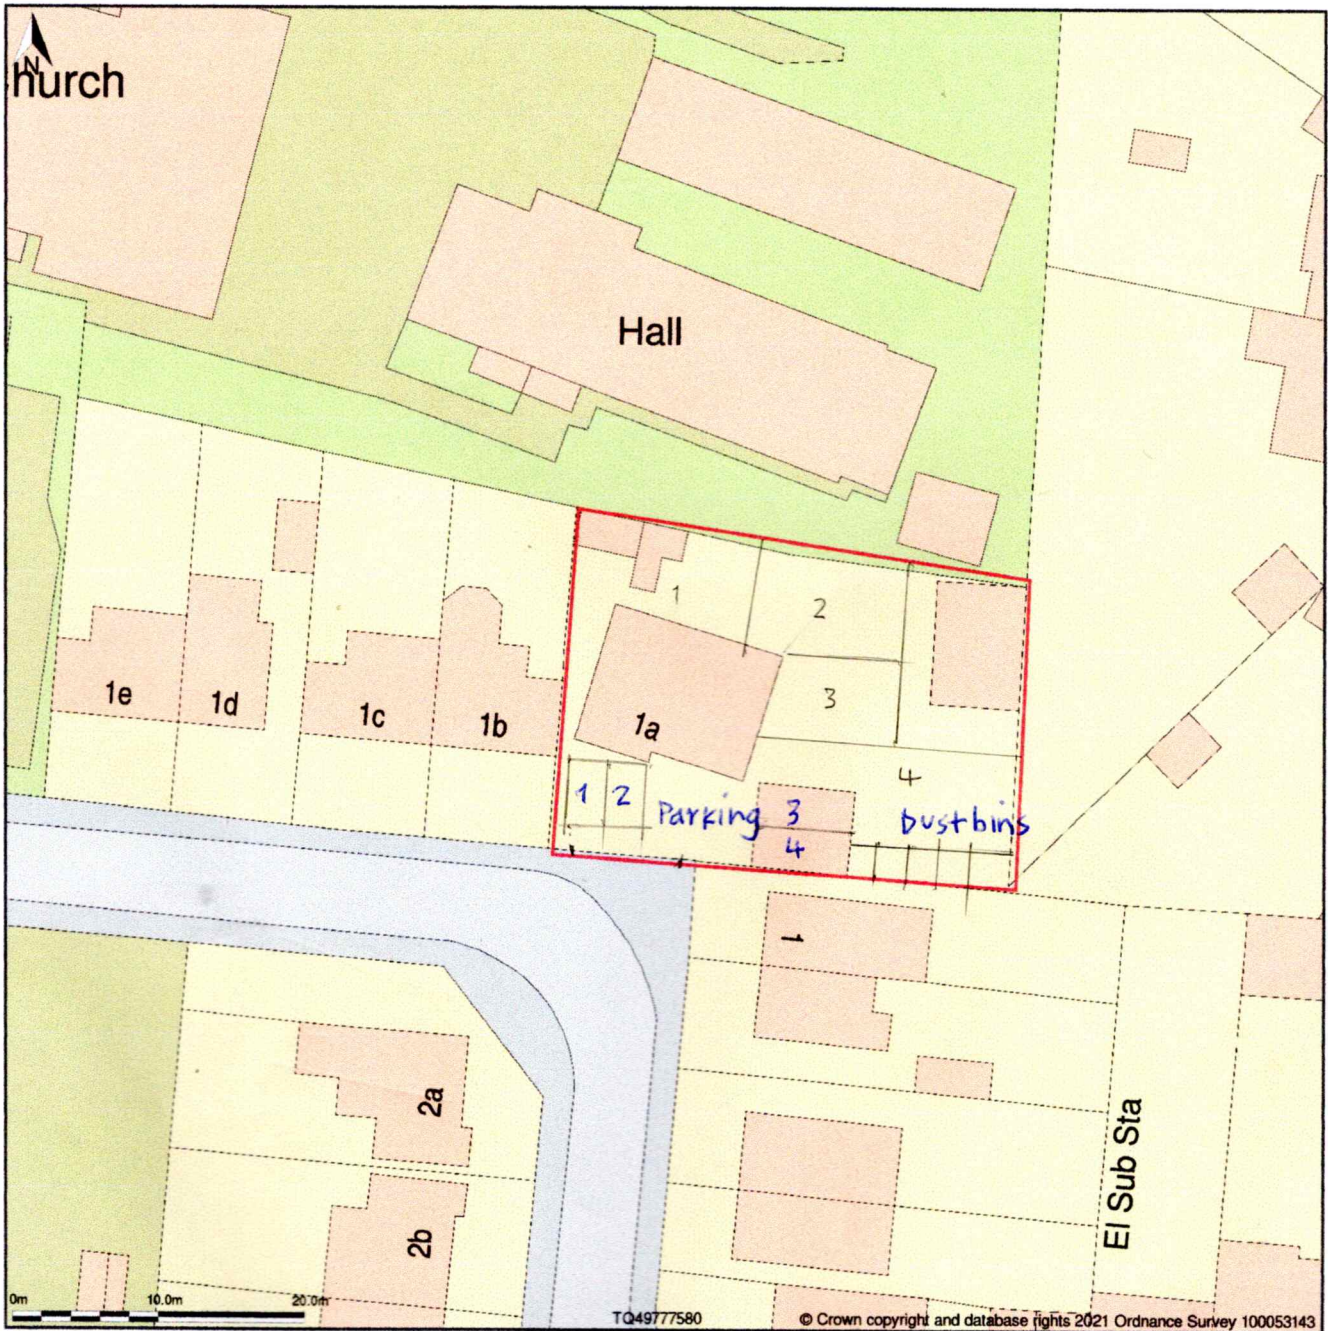

1a, Rudland Road, Bexleyheath, Bexley, DA7 6DB

Block Plan shows area bounded by: 549727.03, 175759.98 549817.03, 175849.98 (at a scale of 1:500), OSGridRef: TQ4977580. The representation of a road, track or path is no evidence of a right of way. The representation of features as lines is no evidence of a property boundary.

Produced on 17th Oct 2021 from the Ordnance Survey National Geographic Database and incorporating surveyed revision available at this date. Reproduction in whole or part is prohibited without the prior permission of Ordnance Survey. © Crown copyright 2021. Supplied by www.buyaplan.co.uk a licensed Ordnance Survey partner (100053143). Unique plan reference: #00676705-98ABC8