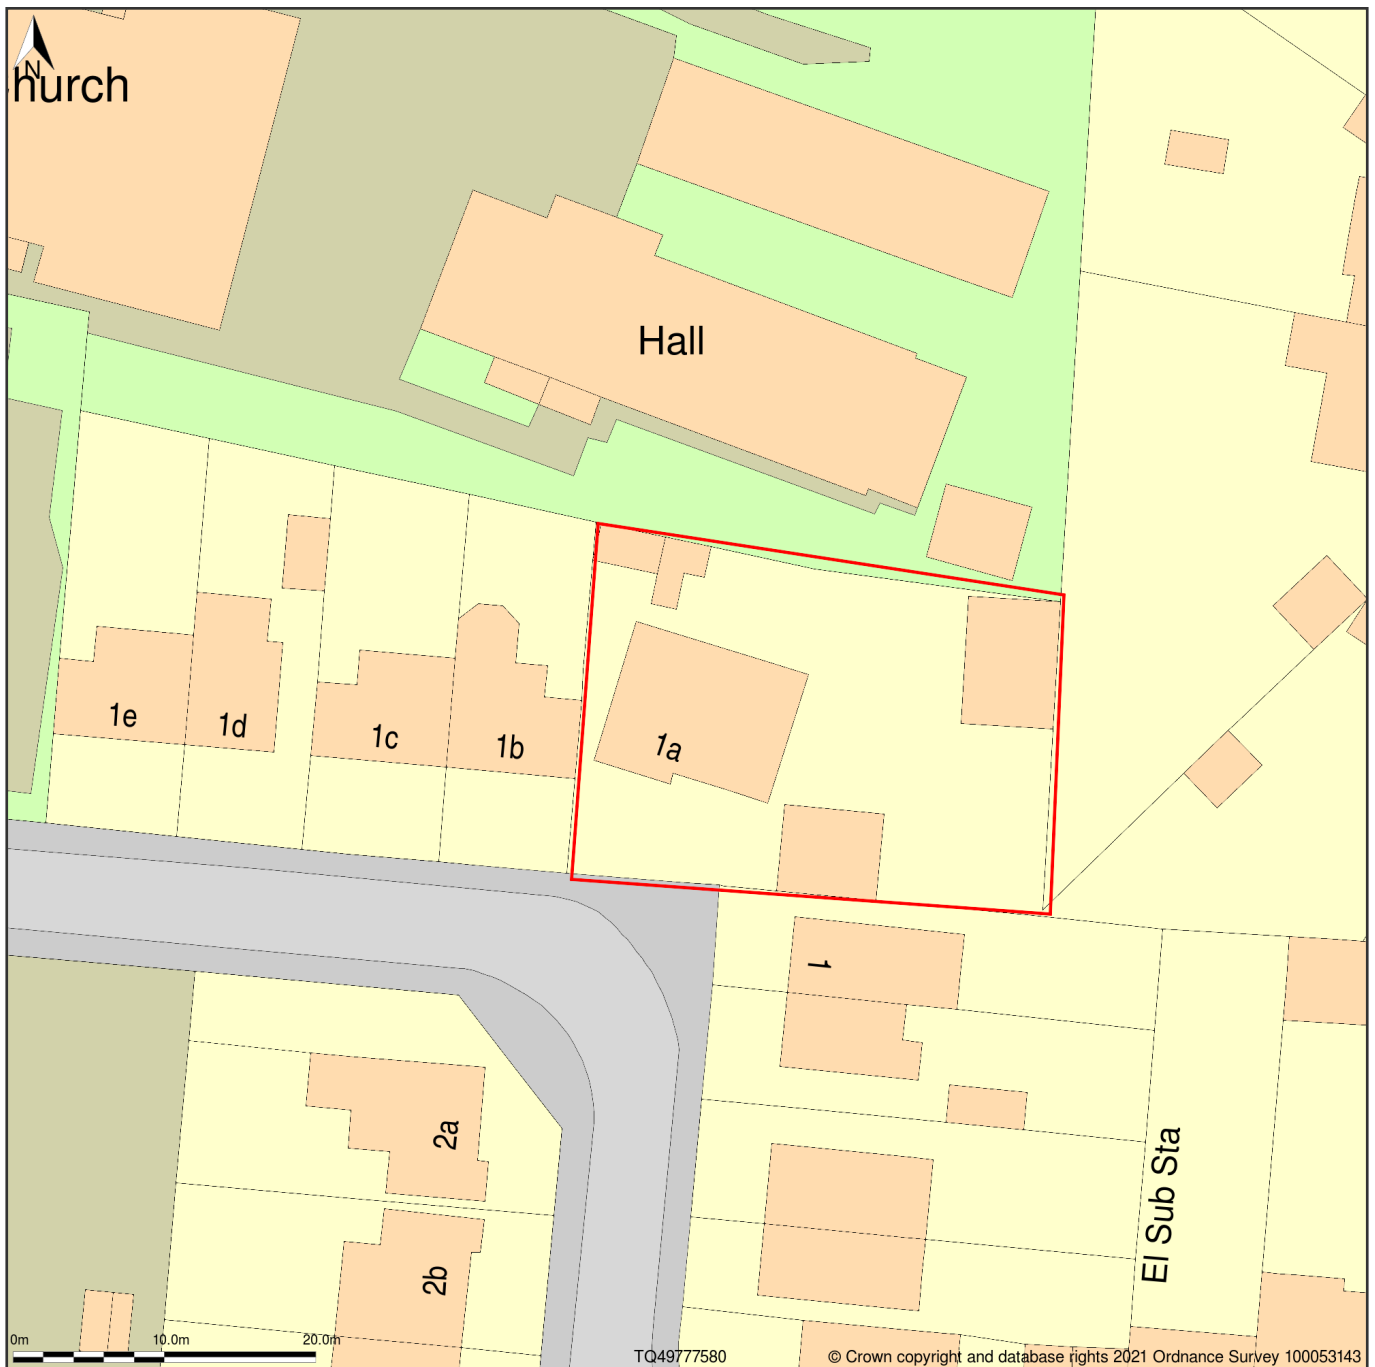

1a, Rudland Road, Bexleyheath, Bexley, DA7 6DB

Block Plan shows area bounded by: 549727.03, 175759.98 549817.03, 175849.98 (at a scale of 1:500), OSGridRef: TQ49777580. The representation of a road, track or path is no evidence of a right of way. The representation of features as lines is no evidence of a property boundary.

Produced on 17th Oct 2021 from the Ordnance Survey National Geographic Database and incorporating surveyed revision available at this date. Reproduction in whole or part is prohibited without the prior permission of Ordnance Survey. © Crown copyright 2021. Supplied by www.buyaplan.co.uk a licensed Ordnance Survey partner (100053143). Unique plan reference: #00676705-98ABC8